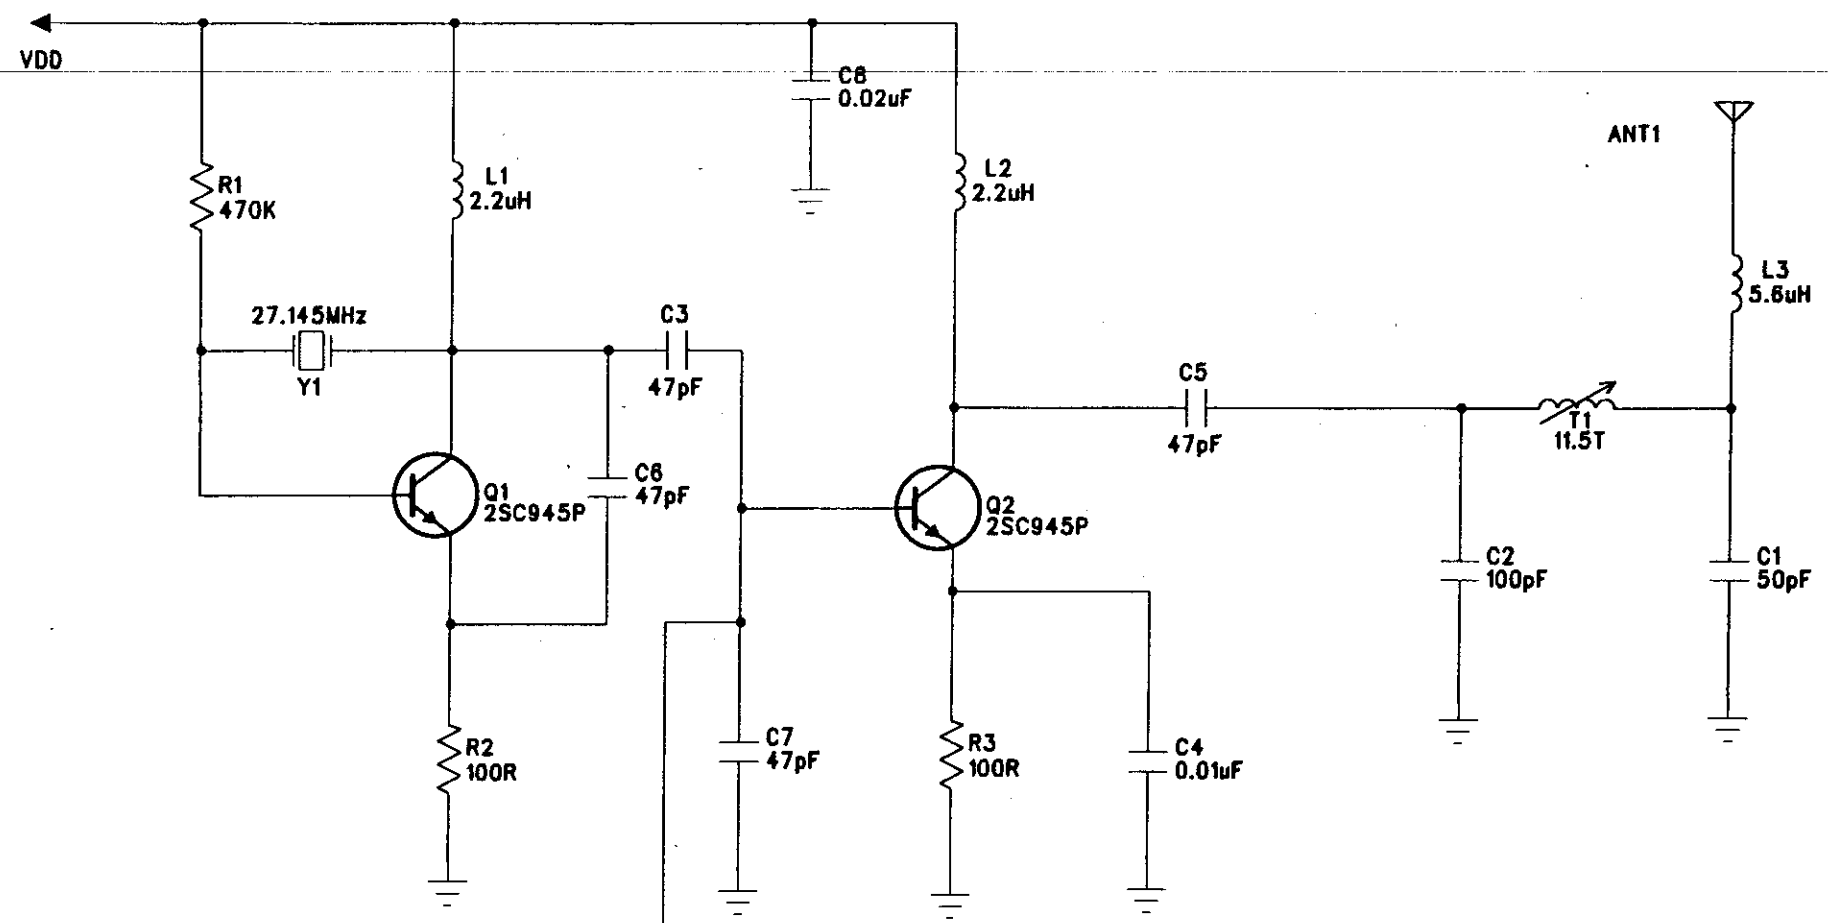

Supertoys Lnd. Co. Ltd.		
PREPARED BY:	TITLE: W03200 TX FCC 27.145MHz	REV: 00
CHECKED BY:	PCB No: SETX024	
APPROVED BY:	DATE: JAN-20-2002	SHEET: 1/1

DATA

Supertoys Lnd. Co. Ltd.		
PREPARED BY:	TITLE: TXRF01-27M FCC	REV: 00
CHECKED BY:	PCB No: S59M-F27-TXRF01(TXRF01)	
APPROVED BY:	DATE: JAN-20-2002	SHEET: 1/1