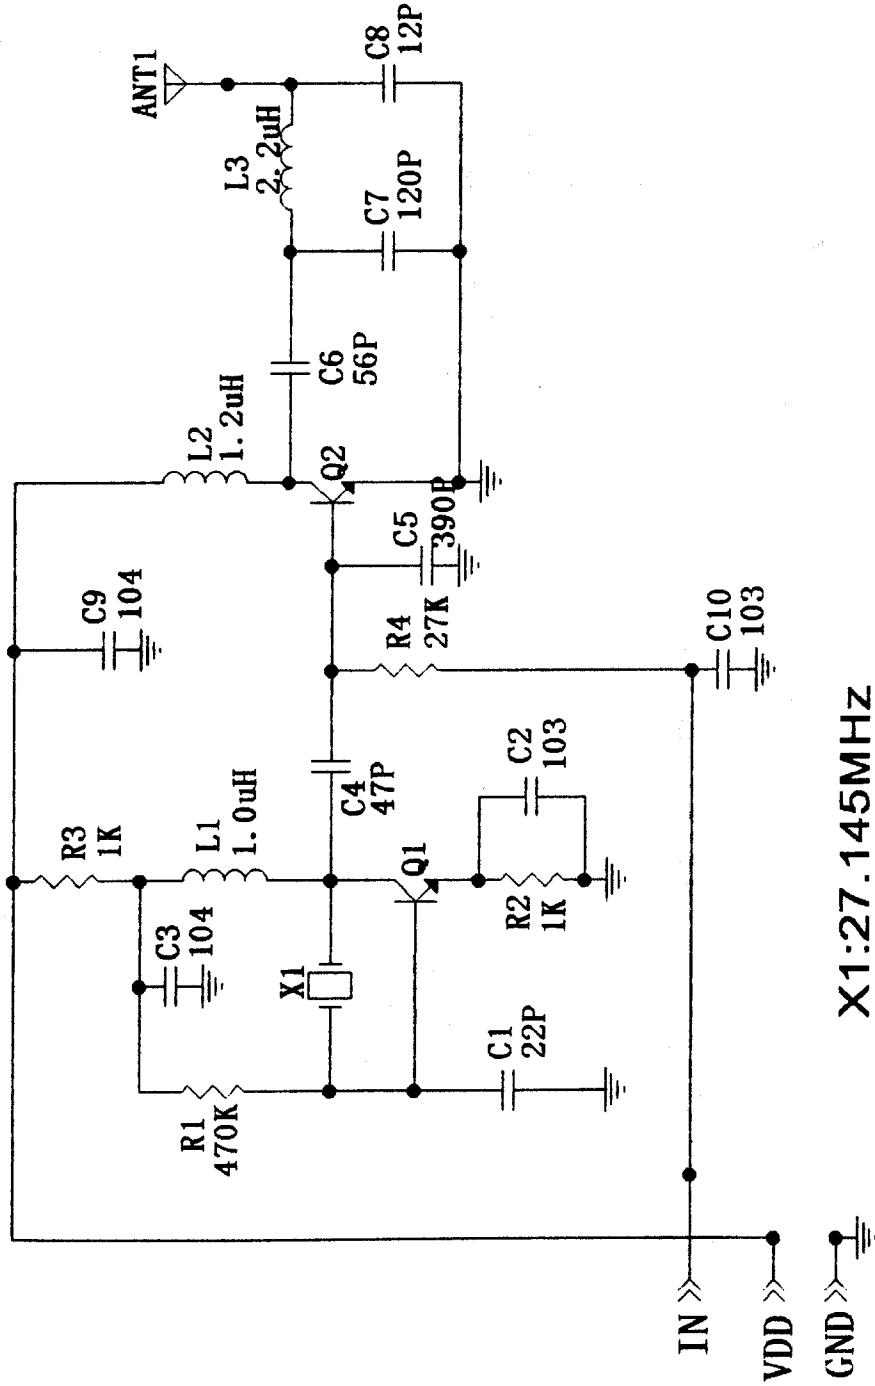

Simple (H.K.) LTD.
滑板發射 (27MHz&49MHz)

| | | | |
|-------|--------------------|-----------------|-----------|
| Title | Simple (H.K.) LTD. | | |
| Size | A | Document Number | 173 |
| Rev | 1 | Date | 2000-3-14 |
| | | Sheet | 1 of 1 |

SSTFK06

Q1:9018H;Q2:2712(QM)

X1:27.145MHZ

Chomp Development Company HK

滑板发射器TF原理图

| | | | |
|-------|------------------------|-------|----|
| Title | | | |
| Size | Document Number | Rev | |
| A | 1/3b | 1 | |
| Date | Monday, March 27, 2000 | Sheet | of |
| | | D | E |