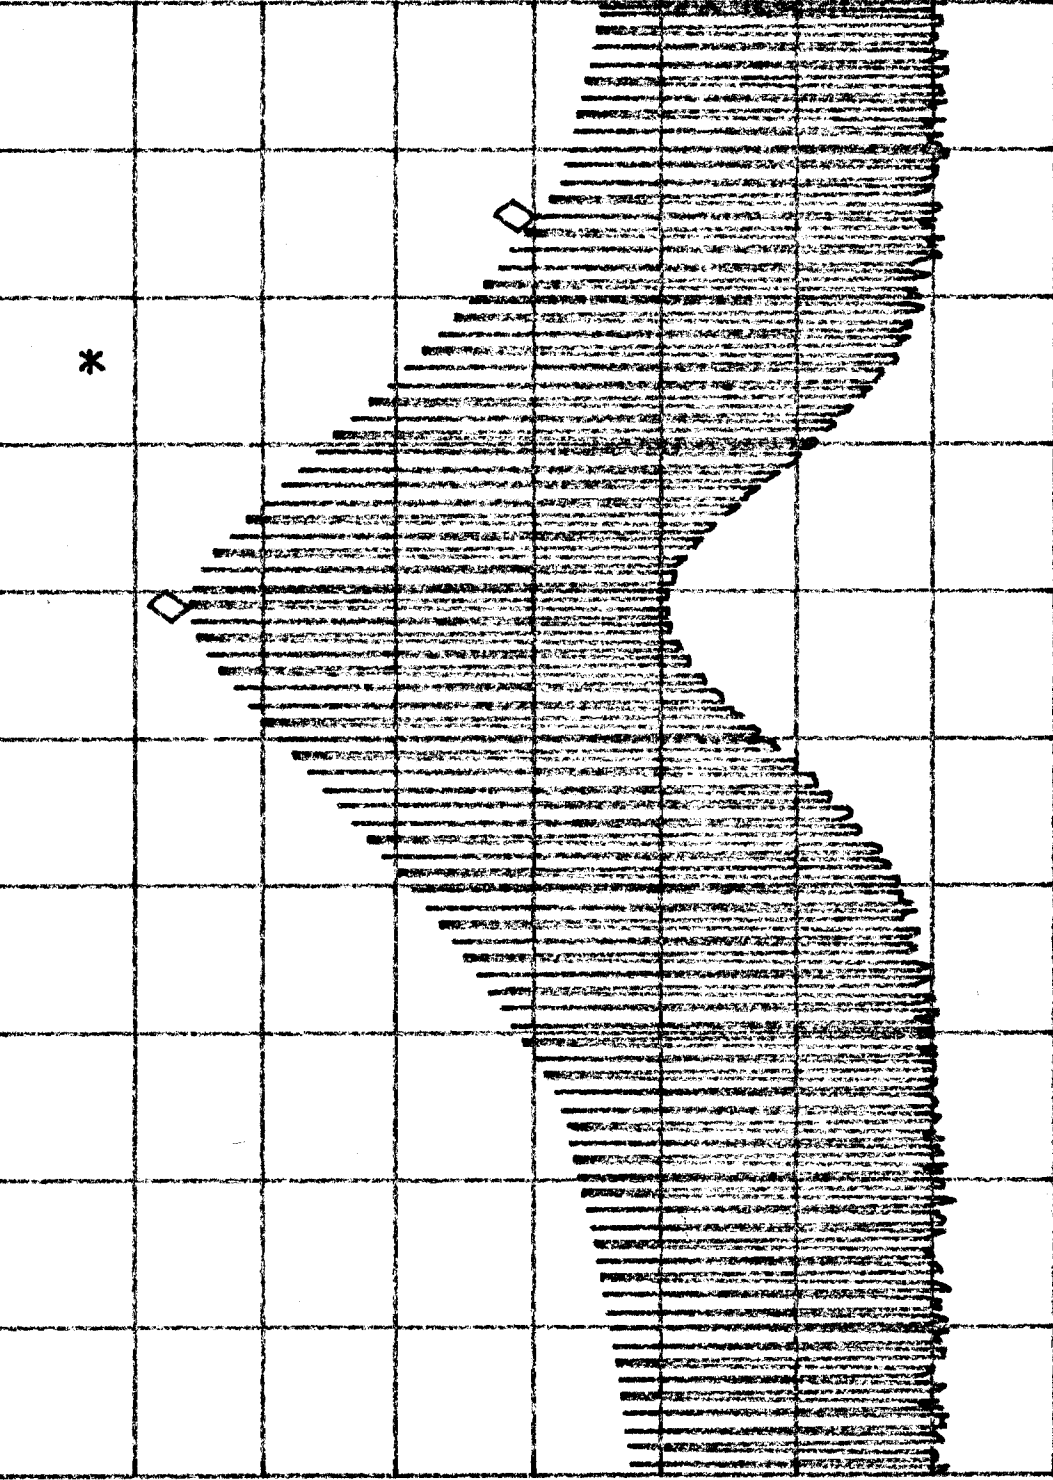

70

MKR 64.8 KHZ
-26.06 dB

REF 97.0 dBμV AT 10 dB

PEAK
LOG
10
dB/

VA SB
SC FC
CORR

STOP 27.2800 MHZ
#SWP 7.50 sec

#VBW 100 KHZ

START 26.9600 MHZ
#RES BW 30 KHZ