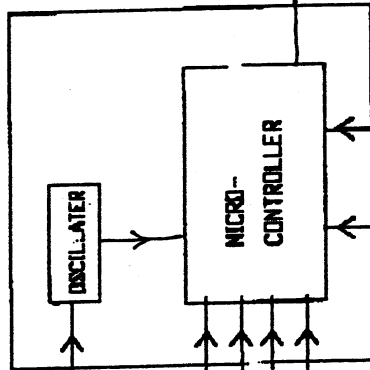

To: I/S
Attn: HENRY LEUNG

49MHz

TX ANT

IC-1 TX2
(U1)

OSC

FORWARD

BACKWARD

LEFT