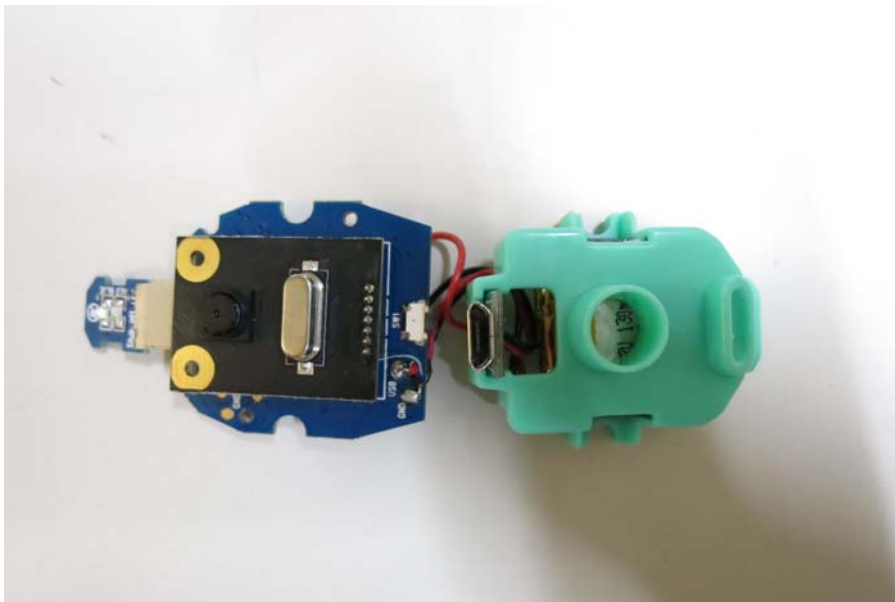

INTERTEK TESTING SERVICE

Report No.: 14121090HKG-001

Equipment Photographs

Model : 1400

(Internal)

FCC ID: OKP1400

IC: 7091A-1400

INTERTEK TESTING SERVICE

Report No.: 14121090HKG-001

Equipment Photographs

Model : 1400

(Internal)

FCC ID: OKP1400

IC: 7091A-1400

INTERTEK TESTING SERVICE

Report No.: 14121090HKG-001

Equipment Photographs

Model :1400

(Internal)

INTERTEK TESTING SERVICE

Report No.: 14121090HKG-001

Equipment Photographs

Model :1400

(Internal)

INTERTEK TESTING SERVICE

Report No.: 14121090HKG-001

Equipment Photographs

Model :1400

(Internal)

FCC ID: OKP1400

IC: 7091A-1400

INTERTEK TESTING SERVICE