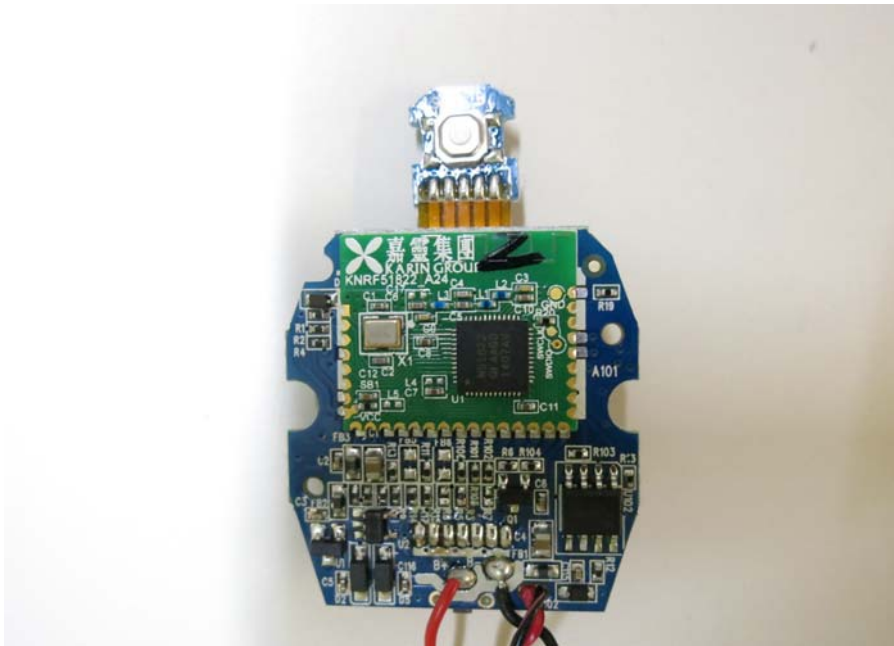

INTERTEK TESTING SERVICE

Report No.: 14121090HKG-001

Equipment Photographs

Model : 1400

(Internal)

FCC ID: OKP1400

IC: 7091A-1400

INTERTEK TESTING SERVICE

Report No.: 14121090HKG-001

Equipment Photographs

Model : 1400

(Internal)

FCC ID: OKP1400

IC: 7091A-1400

INTERTEK TESTING SERVICE

Report No.: 14121090HKG-001