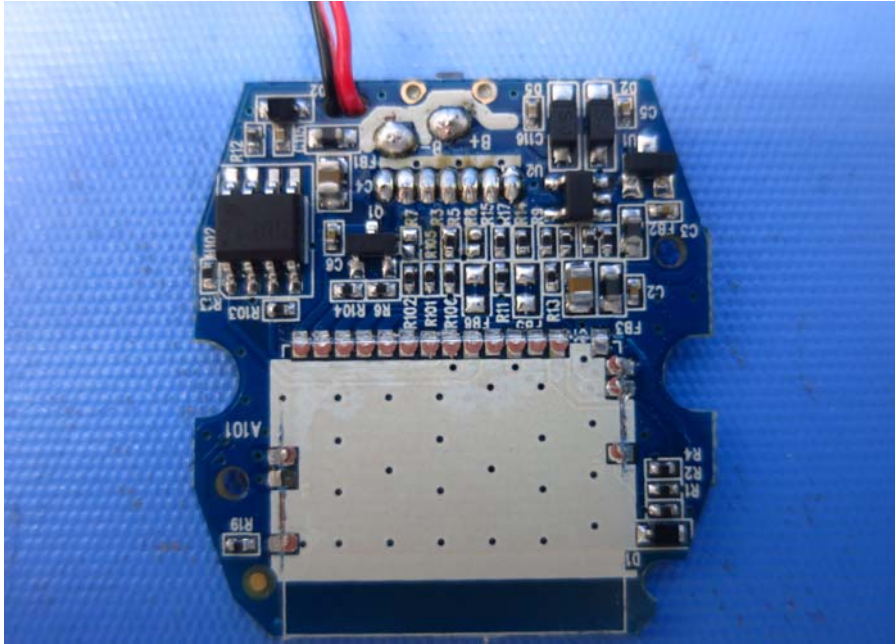

INTERTEK TESTING SERVICE

Report No.: 14121090HKG-001

Equipment Photographs

Model : 1400

(Internal)

FCC ID: OKP1400

IC: 7091A-1400

INTERTEK TESTING SERVICE

Report No.: 14121090HKG-001

Equipment Photographs

Model : 1400

(Internal)

FCC ID: OKP1400

IC: 7091A-1400

INTERTEK TESTING SERVICE

Report No.: 14121090HKG-001

Equipment Photographs

Model :1400

(Internal)

INTERTEK TESTING SERVICE

Report No.: 14121090HKG-001

Equipment Photographs

Model :1400

(Internal)

INTERTEK TESTING SERVICE

Report No.: 14121090HKG-001

Equipment Photographs

Model :1400

(Internal)

FCC ID: OKP1400

IC: 7091A-1400

INTERTEK TESTING SERVICE