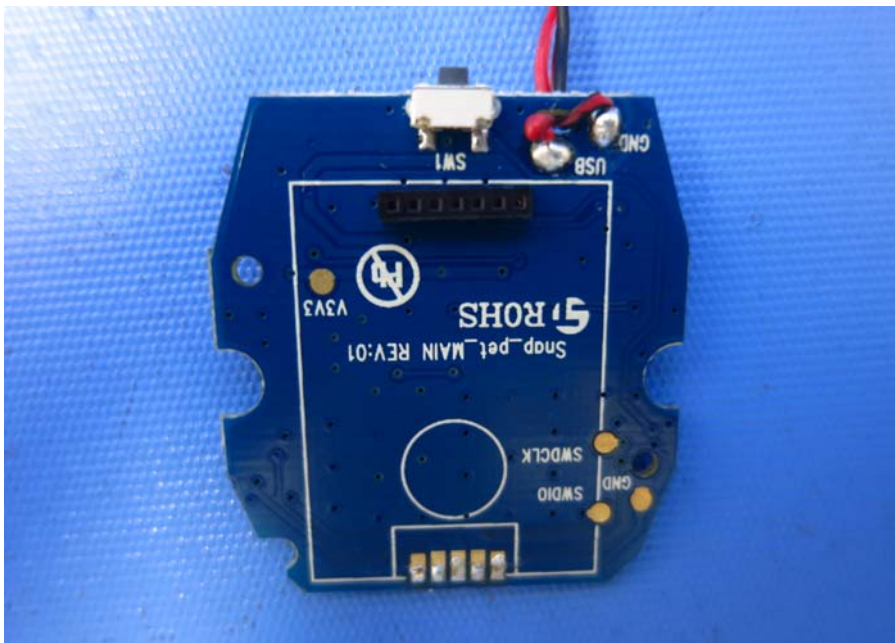

INTERTEK TESTING SERVICE

Report No.: 14121090HKG-001

Equipment Photographs

Model : 1400

(Internal)

FCC ID: OKP1400

IC: 7091A-1400

INTERTEK TESTING SERVICE

Report No.: 14121090HKG-001

Equipment Photographs

Model : 1400

(Internal)

FCC ID: OKP1400

IC: 7091A-1400

INTERTEK TESTING SERVICE

Report No.: 14121090HKG-001

Equipment Photographs

Model :1400

(Internal)

INTERTEK TESTING SERVICE

Report No.: 14121090HKG-001

Equipment Photographs

Model :1400

(Internal)

INTERTEK TESTING SERVICE

Report No.: 14121090HKG-001

Equipment Photographs

Model :1400

(Internal)

FCC ID: OKP1400

IC: 7091A-1400

INTERTEK TESTING SERVICE