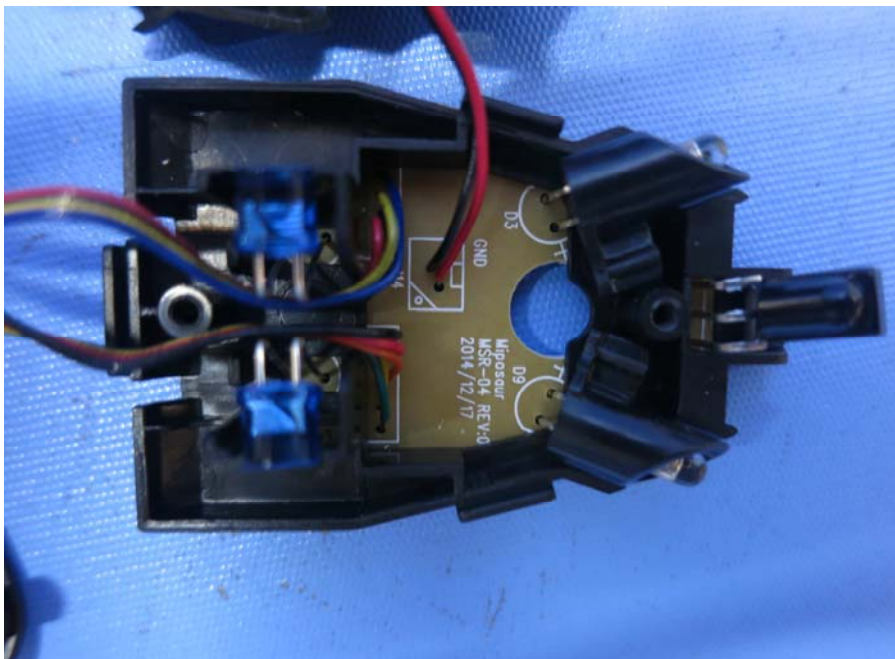

INTERTEK TESTING SERVICE

Report No.: 15030169HKG-001

Equipment Photographs

Model: 0890

(Internal)

FCC ID: OKP0890
IC: 7091A-0890

INTERTEK TESTING SERVICE

Report No.: 15030169HKG-001

Equipment Photographs

Model: 0890

(Internal)

FCC ID: OKP0890
IC: 7091A-0890

INTERTEK TESTING SERVICE

Report No.: 15030169HKG-001

Equipment Photographs

Model: 0890

(Internal)

INTERTEK TESTING SERVICE

Report No.: 15030169HKG-001

Equipment Photographs

Model: 0890

(Internal)

FCC ID: OKP0890
IC: 7091A-0890

INTERTEK TESTING SERVICE

Report No.: 15030169HKG-001

Equipment Photographs

Model: 0890

(Internal)

INTERTEK TESTING SERVICE

Report No.: 15030169HKG-001

Equipment Photographs

Model: 0890