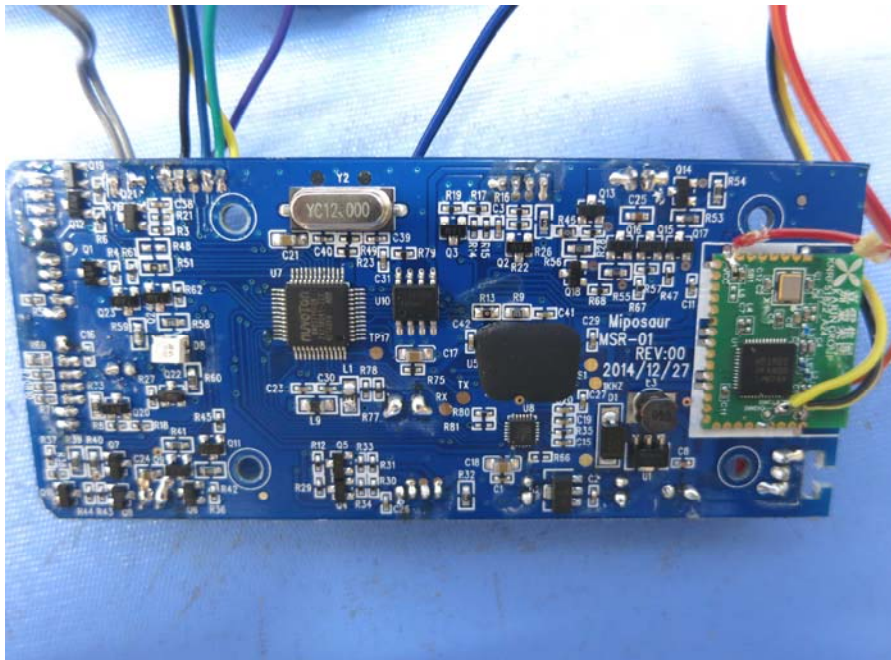

INTERTEK TESTING SERVICE

Report No.: 15030169HKG-001

Equipment Photographs

Model: 0890

(Internal)

FCC ID: OKP0890
IC: 7091A-0890

INTERTEK TESTING SERVICE

Report No.: 15030169HKG-001

Equipment Photographs

Model: 0890

(Internal)

FCC ID: OKP0890
IC: 7091A-0890

INTERTEK TESTING SERVICE

Report No.: 15030169HKG-001

Equipment Photographs

Model: 0890

(Internal)

INTERTEK TESTING SERVICE

Report No.: 15030169HKG-001

Equipment Photographs

Model: 0890

(Internal)

FCC ID: OKP0890
IC: 7091A-0890

INTERTEK TESTING SERVICE