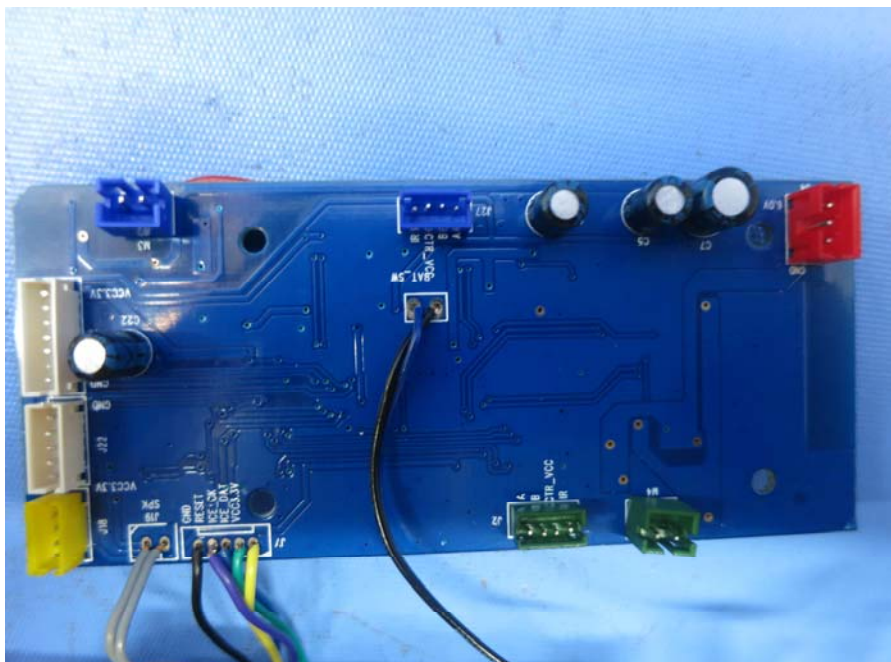

INTERTEK TESTING SERVICE

Report No.: 15030169HKG-001

Equipment Photographs

Model: 0890

(Internal)

FCC ID: OKP0890
IC: 7091A-0890

INTERTEK TESTING SERVICE

Report No.: 15030169HKG-001

Equipment Photographs

Model: 0890

(Internal)

FCC ID: OKP0890
IC: 7091A-0890

INTERTEK TESTING SERVICE

Report No.: 15030169HKG-001

Equipment Photographs

Model: 0890

(Internal)

INTERTEK TESTING SERVICE

Report No.: 15030169HKG-001

Equipment Photographs

Model: 0890

(Internal)

FCC ID: OKP0890
IC: 7091A-0890

INTERTEK TESTING SERVICE