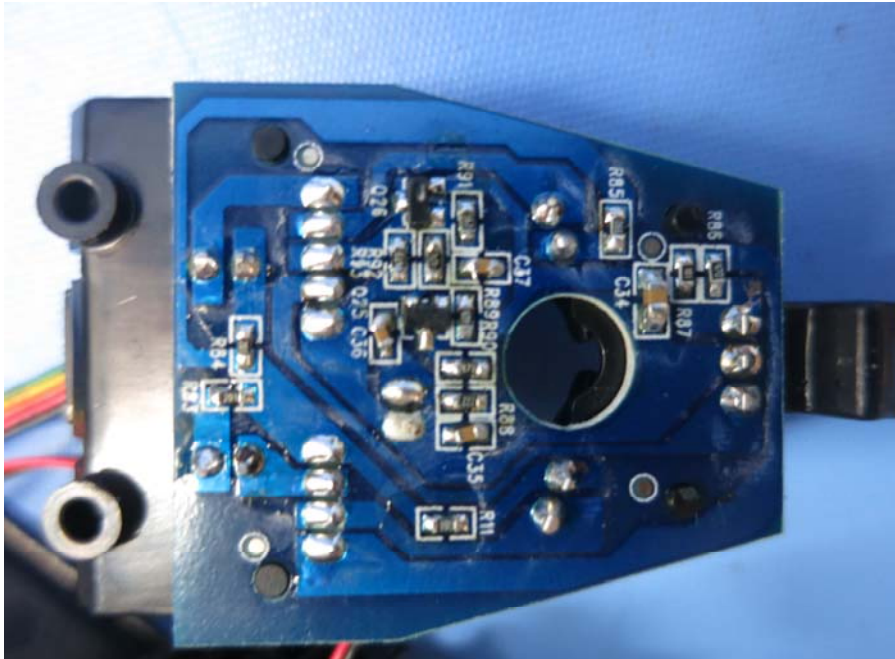

INTERTEK TESTING SERVICE

Report No.: 15030169HKG-001

Equipment Photographs

Model: 0890

(Internal)