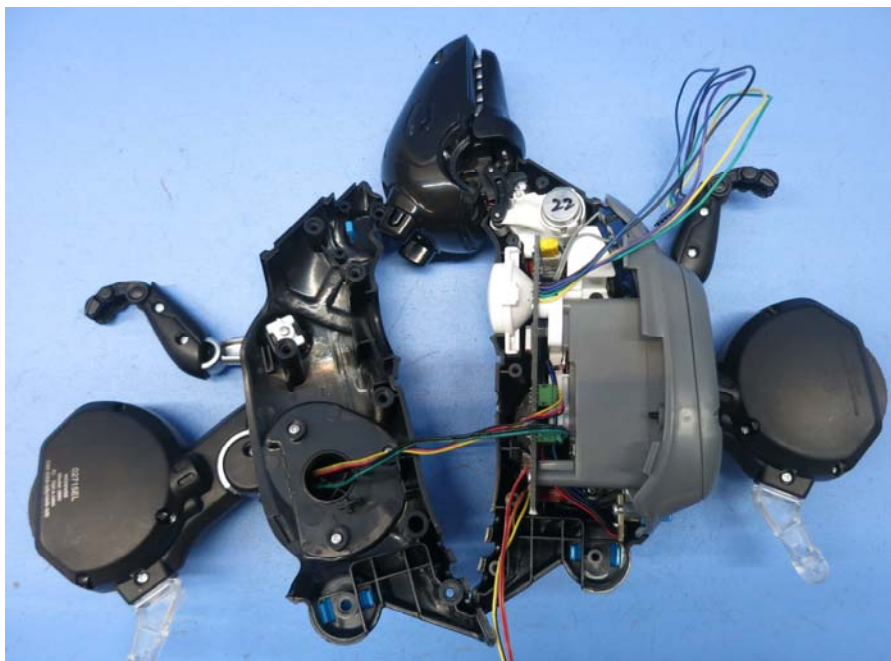

INTERTEK TESTING SERVICE

Report No.: 15030169HKG-001

Equipment Photographs

Model: 0890

(Internal)

FCC ID: OKP0890
IC: 7091A-0890

INTERTEK TESTING SERVICE

Report No.: 15030169HKG-001

Equipment Photographs

Model: 0890

(Internal)

FCC ID: OKP0890
IC: 7091A-0890

INTERTEK TESTING SERVICE

Report No.: 15030169HKG-001

Equipment Photographs

Model: 0890

(Internal)

INTERTEK TESTING SERVICE

Report No.: 15030169HKG-001

Equipment Photographs

Model: 0890

(Internal)

FCC ID: OKP0890
IC: 7091A-0890

INTERTEK TESTING SERVICE

Report No.: 15030169HKG-001

Equipment Photographs

Model: 0890

(Internal)

INTERTEK TESTING SERVICE

Report No.: 15030169HKG-001

Equipment Photographs

Model: 0890