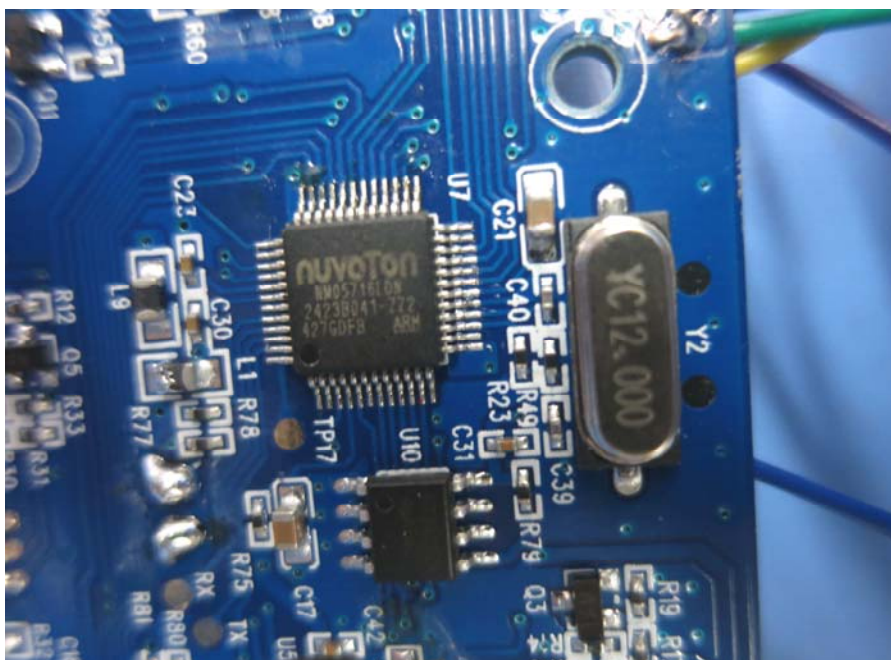

INTERTEK TESTING SERVICE

Report No.: 15030169HKG-001

Equipment Photographs

Model: 0890

(Internal)

FCC ID: OKP0890
IC: 7091A-0890

INTERTEK TESTING SERVICE

Report No.: 15030169HKG-001

Equipment Photographs

Model: 0890

(Internal)

FCC ID: OKP0890
IC: 7091A-0890

INTERTEK TESTING SERVICE

Report No.: 15030169HKG-001

Equipment Photographs

Model: 0890

(Internal)

INTERTEK TESTING SERVICE

Report No.: 15030169HKG-001

Equipment Photographs

Model: 0890

(Internal)

FCC ID: OKP0890
IC: 7091A-0890

INTERTEK TESTING SERVICE