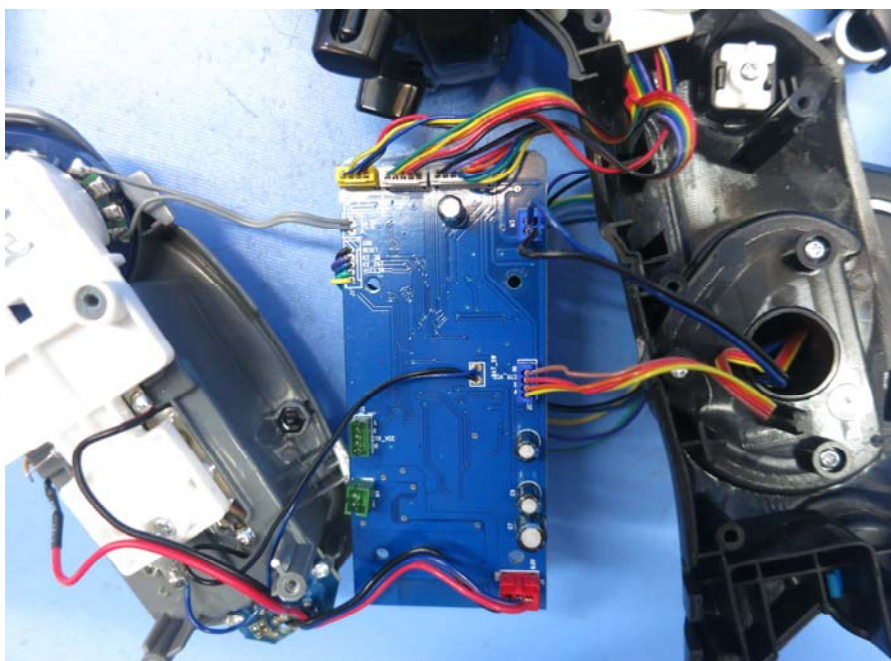

INTERTEK TESTING SERVICE

Report No.: 15030169HKG-001

Equipment Photographs

Model: 0890

(Internal)

FCC ID: OKP0890
IC: 7091A-0890

INTERTEK TESTING SERVICE

Report No.: 15030169HKG-001

Equipment Photographs

Model: 0890

(Internal)

FCC ID: OKP0890
IC: 7091A-0890

INTERTEK TESTING SERVICE

Report No.: 15030169HKG-001

Equipment Photographs

Model: 0890

(Internal)

INTERTEK TESTING SERVICE

Report No.: 15030169HKG-001

Equipment Photographs

Model: 0890

(Internal)

FCC ID: OKP0890
IC: 7091A-0890

INTERTEK TESTING SERVICE

Report No.: 15030169HKG-001

Equipment Photographs

Model: 0890

(Internal)

INTERTEK TESTING SERVICE

Report No.: 15030169HKG-001

Equipment Photographs

Model: 0890