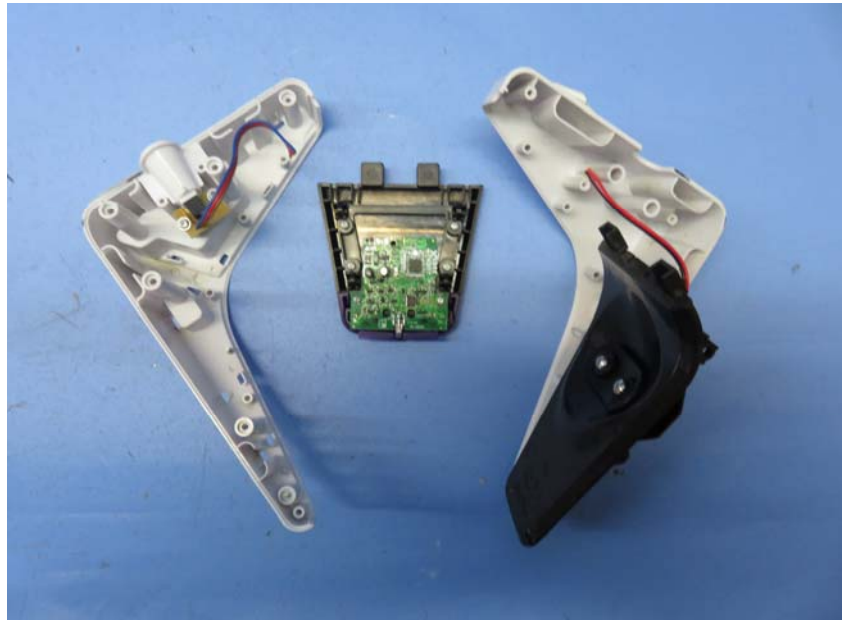

INTERTEK TESTING SERVICE

Report No.: 16050394HKG-001

Equipment Photographs

Model : 0805

(Internal)

INTERTEK TESTING SERVICE

Report No.: 16050394HKG-001

Equipment Photographs

Model : 0805

(Internal)

Equipment Photographs

Model : 0805

(Internal)

INTERTEK TESTING SERVICE

Report No.: 16050394HKG-001

Equipment Photographs

Model : 0805

(Internal)