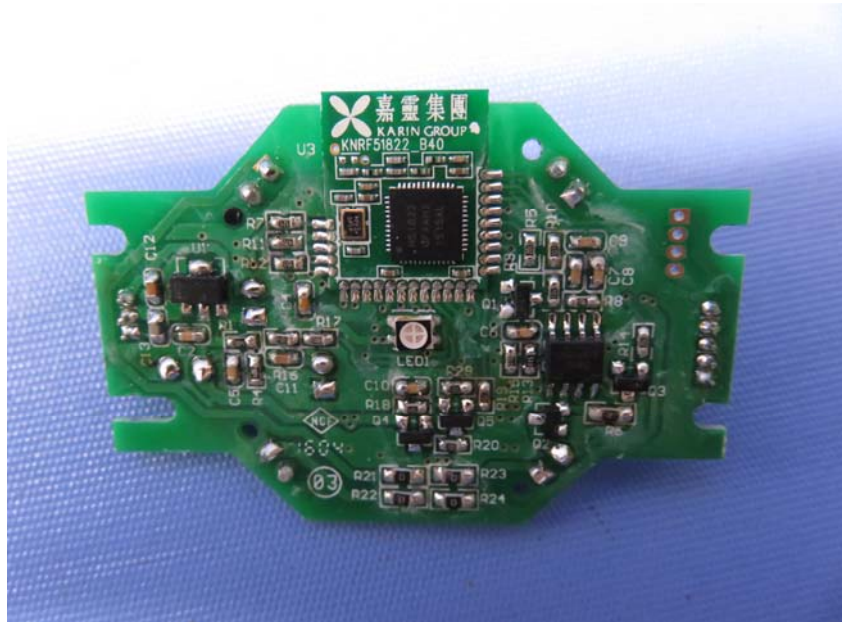

INTERTEK TESTING SERVICE

Report No.: 16050396HKG-001

Equipment Photographs

Model : 0805

(Internal)

INTERTEK TESTING SERVICE

Report No.: 16050396HKG-001

Equipment Photographs

Model : 0805

(Internal)

INTERTEK TESTING SERVICE

Report No.: 16050396HKG-001

Equipment Photographs

Model : 0805

(Internal)

INTERTEK TESTING SERVICE

Report No.: 16050396HKG-001

Equipment Photographs

Model : 0805

(Internal)

INTERTEK TESTING SERVICE

Report No.: 16050396HKG-001

Equipment Photographs

Model : 0805