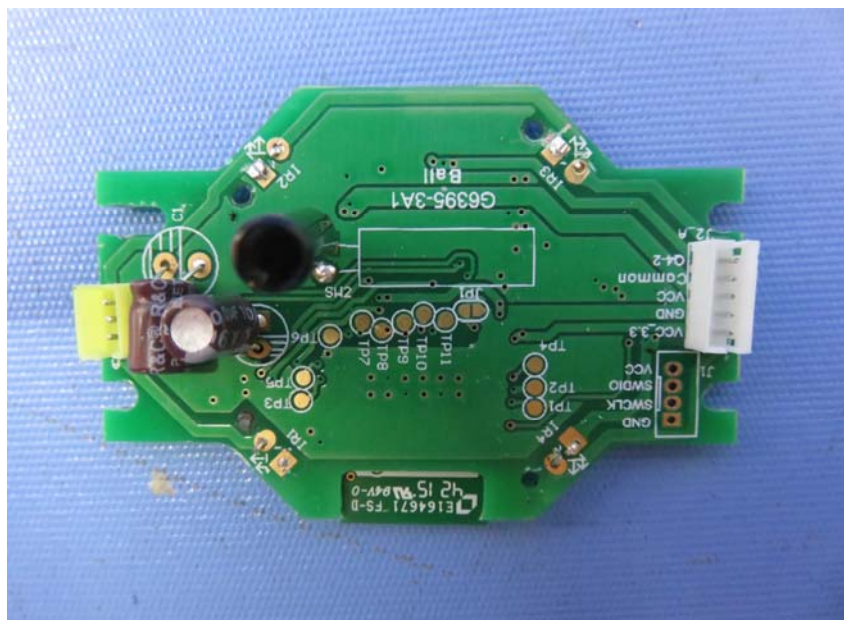

INTERTEK TESTING SERVICE

Report No.: 16050396HKG-001

Equipment Photographs

Model : 0805

(Internal)

INTERTEK TESTING SERVICE

Report No.: 16050396HKG-001

Equipment Photographs

Model : 0805

(Internal)

INTERTEK TESTING SERVICE

Report No.: 16050396HKG-001

Equipment Photographs

Model : 0805

(Internal)

INTERTEK TESTING SERVICE

Report No.: 16050396HKG-001

Equipment Photographs

Model : 0805

(Internal)

INTERTEK TESTING SERVICE

Report No.: 16050396HKG-001

Equipment Photographs

Model : 0805