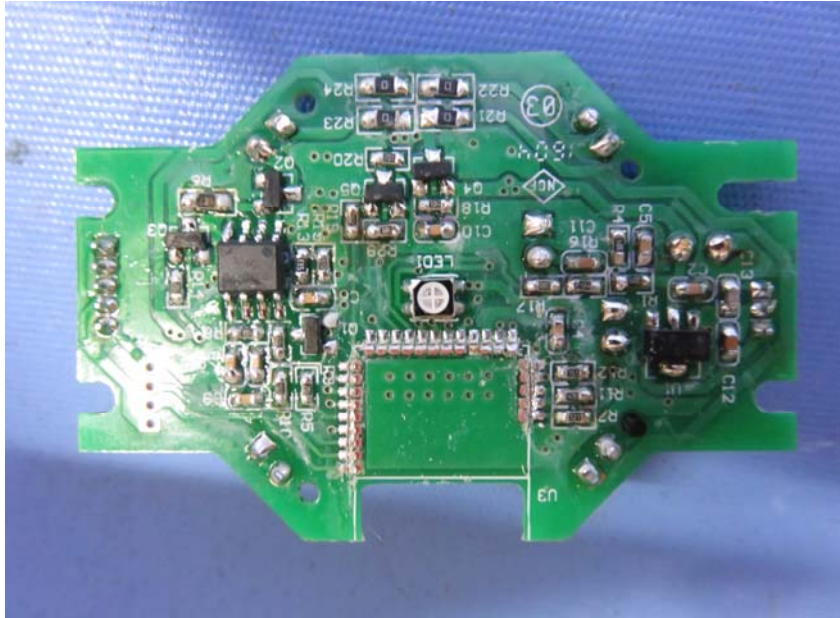

INTERTEK TESTING SERVICE

Report No.: 16050396HKG-001

Equipment Photographs

Model : 0805

(Internal)