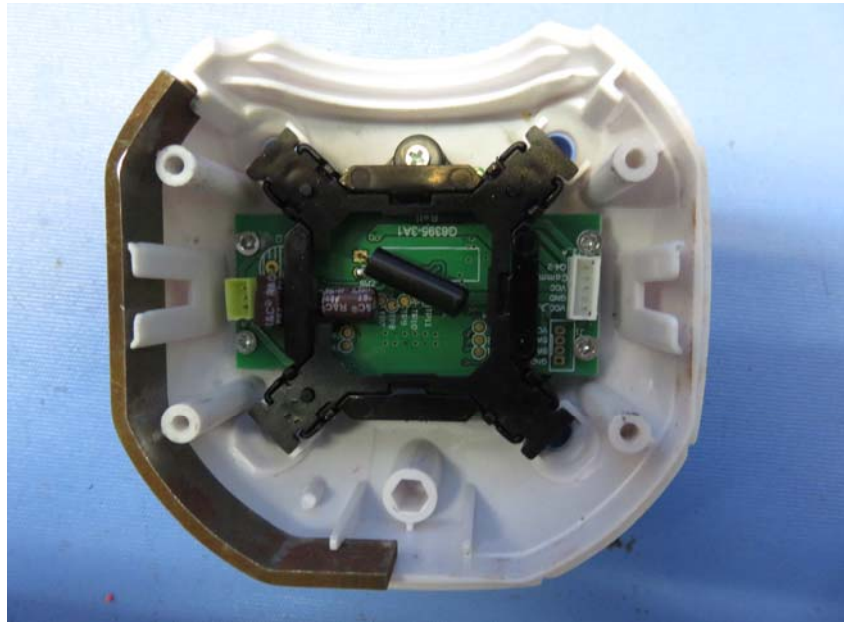

INTERTEK TESTING SERVICE

Report No.: 16050396HKG-001

Equipment Photographs

Model : 0805

(Internal)

INTERTEK TESTING SERVICE

Report No.: 16050396HKG-001

Equipment Photographs

Model : 0805

(Internal)

INTERTEK TESTING SERVICE

Report No.: 16050396HKG-001

Equipment Photographs

Model : 0805

(Internal)

INTERTEK TESTING SERVICE

Report No.: 16050396HKG-001

Equipment Photographs

Model : 0805

(Internal)

INTERTEK TESTING SERVICE

Report No.: 16050396HKG-001

Equipment Photographs

Model : 0805