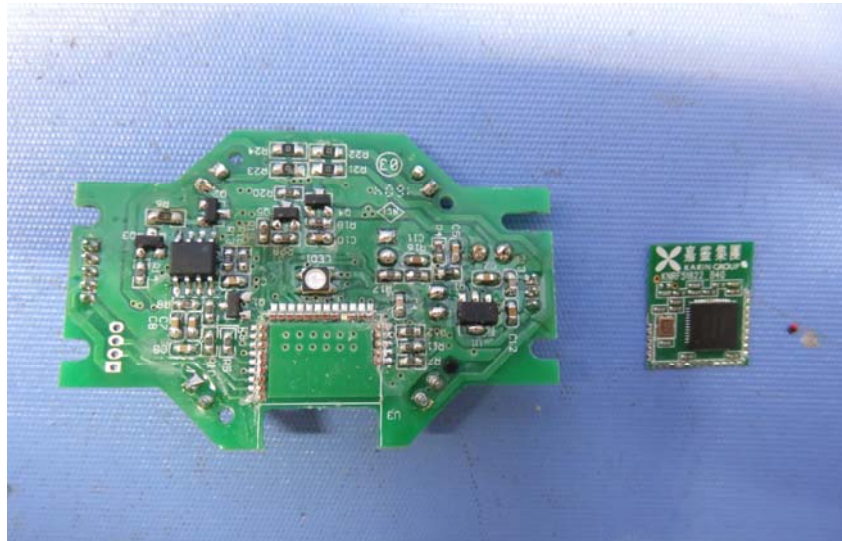

INTERTEK TESTING SERVICE

Report No.: 16050396HKG-001

Equipment Photographs

Model : 0805

(Internal)

INTERTEK TESTING SERVICE

Report No.: 16050396HKG-001

Equipment Photographs

Model : 0805

(Internal)

INTERTEK TESTING SERVICE

Report No.: 16050396HKG-001

Equipment Photographs

Model : 0805

(Internal)

INTERTEK TESTING SERVICE

Report No.: 16050396HKG-001

Equipment Photographs

Model : 0805

(Internal)

INTERTEK TESTING SERVICE

Report No.: 16050396HKG-001

Equipment Photographs

Model : 0805