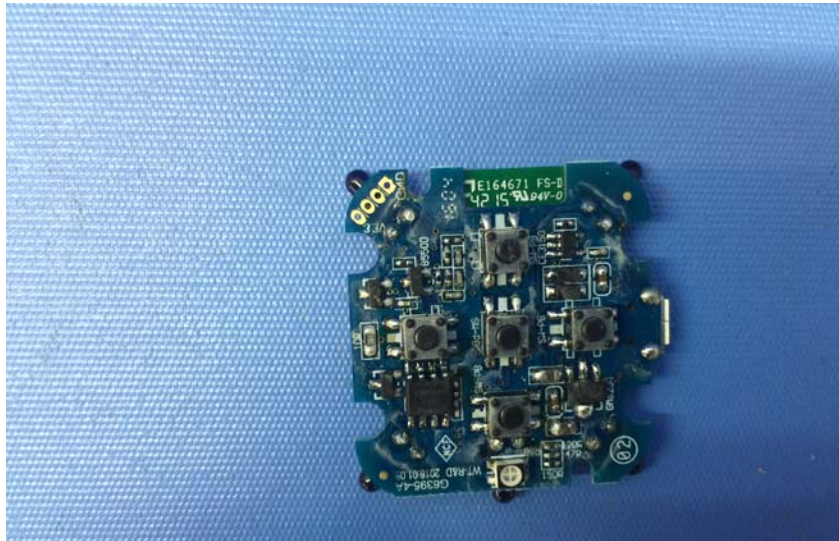

INTERTEK TESTING SERVICE

Report No.: 16050395HKG-001

Equipment Photographs

Model : 0805

(Internal)

INTERTEK TESTING SERVICE

Report No.: 16050395HKG-001

Equipment Photographs

Model : 0805

(Internal)

INTERTEK TESTING SERVICE

Report No.: 16050395HKG-001

Equipment Photographs

Model : 0805

(Internal)

INTERTEK TESTING SERVICE

Report No.: 16050395HKG-001

Equipment Photographs

Model : 0805

(Internal)

INTERTEK TESTING SERVICE

Report No.: 16050395HKG-001

Equipment Photographs

Model : 0805