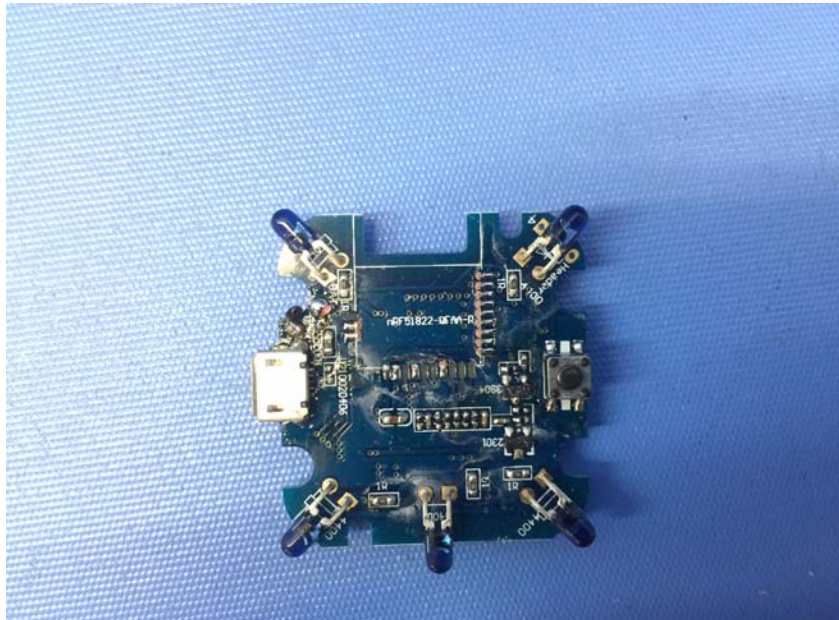

INTERTEK TESTING SERVICE

Report No.: 16050395HKG-001

Equipment Photographs

Model : 0805

(Internal)

INTERTEK TESTING SERVICE

Report No.: 16050395HKG-001

Equipment Photographs

Model : 0805

(Internal)

INTERTEK TESTING SERVICE

Report No.: 16050395HKG-001

Equipment Photographs

Model : 0805

(Internal)

INTERTEK TESTING SERVICE

Report No.: 16050395HKG-001

Equipment Photographs

Model : 0805

(Internal)

INTERTEK TESTING SERVICE

Report No.: 16050395HKG-001

Equipment Photographs

Model : 0805