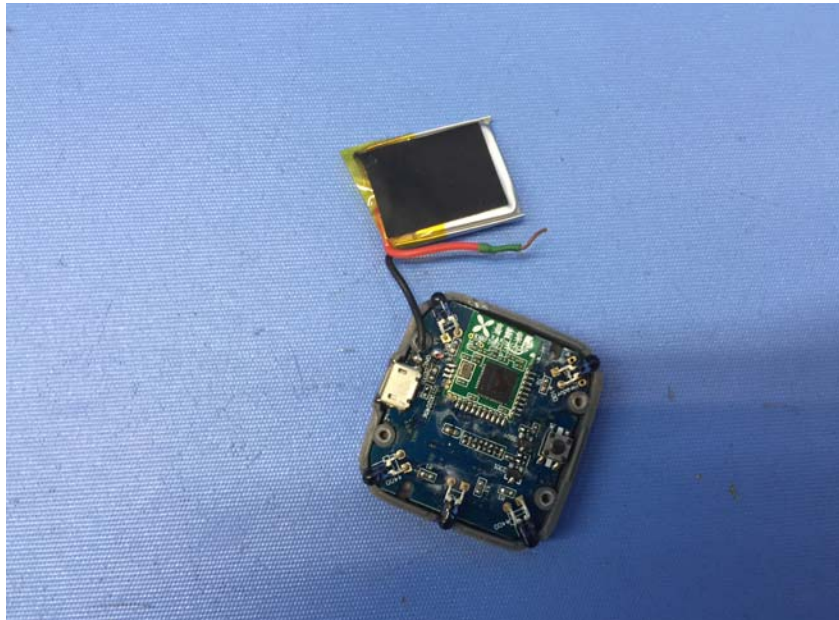

INTERTEK TESTING SERVICE

Report No.: 16050395HKG-001

Equipment Photographs

Model : 0805

(Internal)

INTERTEK TESTING SERVICE

Report No.: 16050395HKG-001

Equipment Photographs

Model : 0805

(Internal)

INTERTEK TESTING SERVICE

Report No.: 16050395HKG-001

Equipment Photographs

Model : 0805

(Internal)

INTERTEK TESTING SERVICE

Report No.: 16050395HKG-001

Equipment Photographs

Model : 0805

(Internal)

INTERTEK TESTING SERVICE

Report No.: 16050395HKG-001

Equipment Photographs

Model : 0805