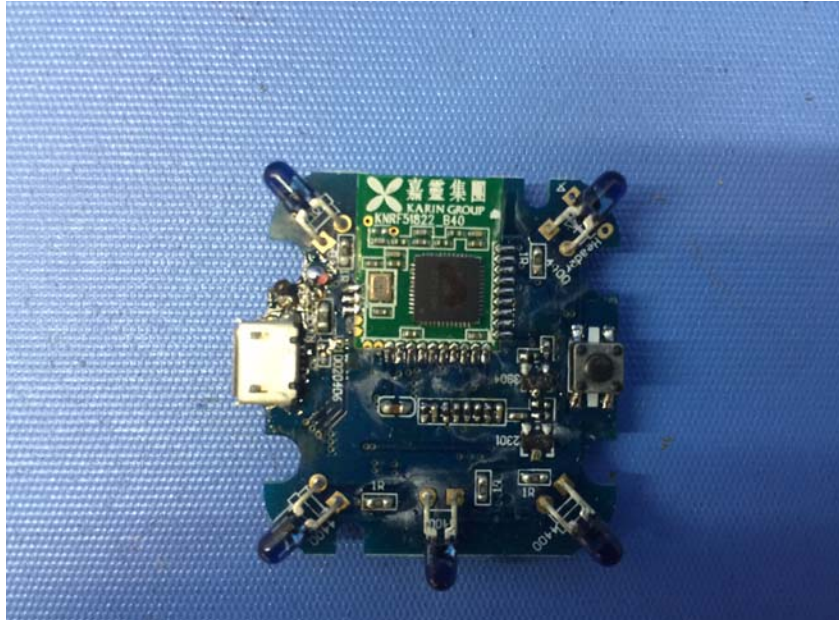

INTERTEK TESTING SERVICE

Report No.: 16050395HKG-001

Equipment Photographs

Model : 0805

(Internal)

INTERTEK TESTING SERVICE

Report No.: 16050395HKG-001

Equipment Photographs

Model : 0805

(Internal)

INTERTEK TESTING SERVICE

Report No.: 16050395HKG-001

Equipment Photographs

Model : 0805

(Internal)

INTERTEK TESTING SERVICE

Report No.: 16050395HKG-001

Equipment Photographs

Model : 0805

(Internal)

INTERTEK TESTING SERVICE

Report No.: 16050395HKG-001

Equipment Photographs

Model : 0805