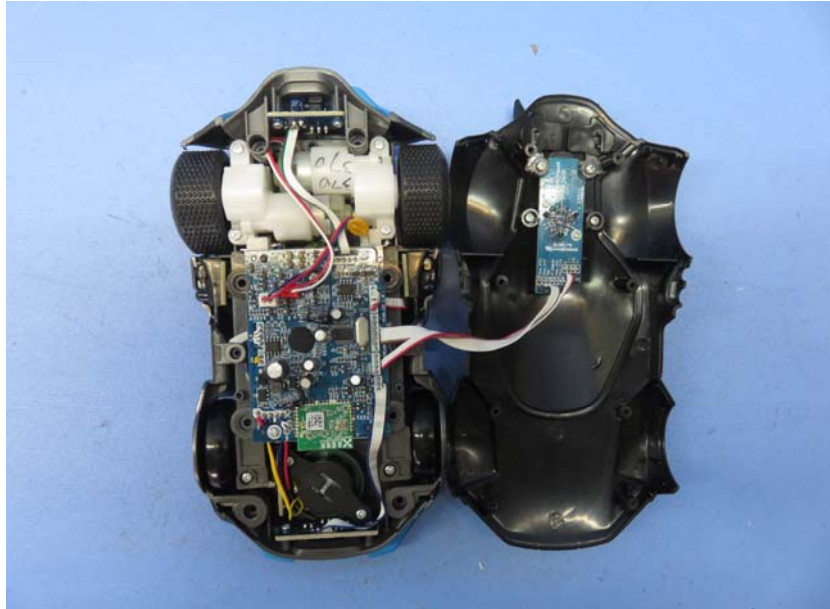

INTERTEK TESTING SERVICE

Report No.: 16070293HKG-003 (FCC)
16070293HKG-004 (IC)

Equipment Photographs

Model : 0442

(Internal)

FCC ID: OKP0442
IC: 7091A-0442

INTERTEK TESTING SERVICE

Report No.: 16070293HKG-003 (FCC)
16070293HKG-004 (IC)

Equipment Photographs

Model : 0442

(Internal)

FCC ID: OKP0442
IC: 7091A-0442

INTERTEK TESTING SERVICE

Report No.: 16070293HKG-003 (FCC)
16070293HKG-004 (IC)

Equipment Photographs

Model : 0442

(Internal)

FCC ID: OKP0442
IC: 7091A-0442

INTERTEK TESTING SERVICE

Report No.: 16070293HKG-003 (FCC)
16070293HKG-004 (IC)

Equipment Photographs

Model : 0442

(Internal)

FCC ID: OKP0442
IC: 7091A-0442