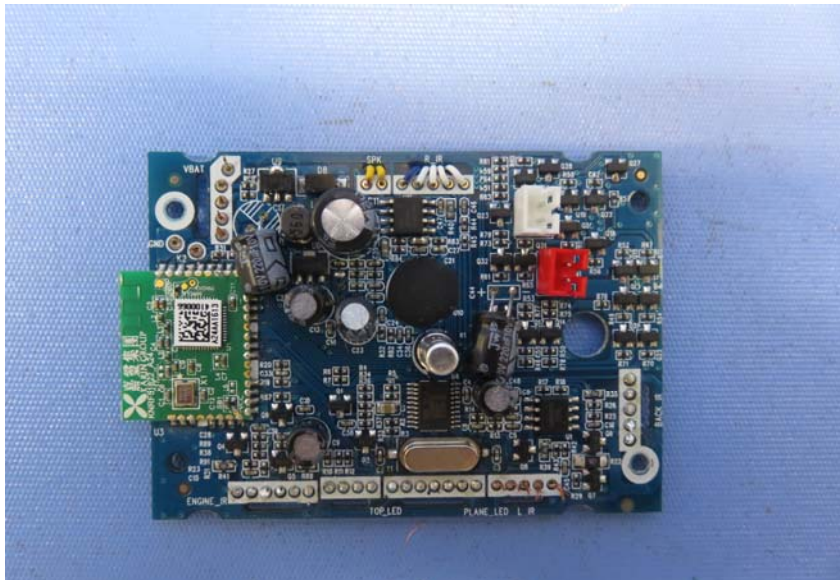

INTERTEK TESTING SERVICE

Report No.: 16070293HKG-003 (FCC)
16070293HKG-004 (IC)

Equipment Photographs

Model : 0442

(Internal)

FCC ID: OKP0442
IC: 7091A-0442

INTERTEK TESTING SERVICE

Report No.: 16070293HKG-003 (FCC)
16070293HKG-004 (IC)

Equipment Photographs

Model : 0442

(Internal)

FCC ID: OKP0442
IC: 7091A-0442

INTERTEK TESTING SERVICE

Report No.: 16070293HKG-003 (FCC)
16070293HKG-004 (IC)

Equipment Photographs

Model : 0442

(Internal)

FCC ID: OKP0442
IC: 7091A-0442

INTERTEK TESTING SERVICE

Report No.: 16070293HKG-003 (FCC)
16070293HKG-004 (IC)

Equipment Photographs

Model : 0442

(Internal)

FCC ID: OKP0442
IC: 7091A-0442