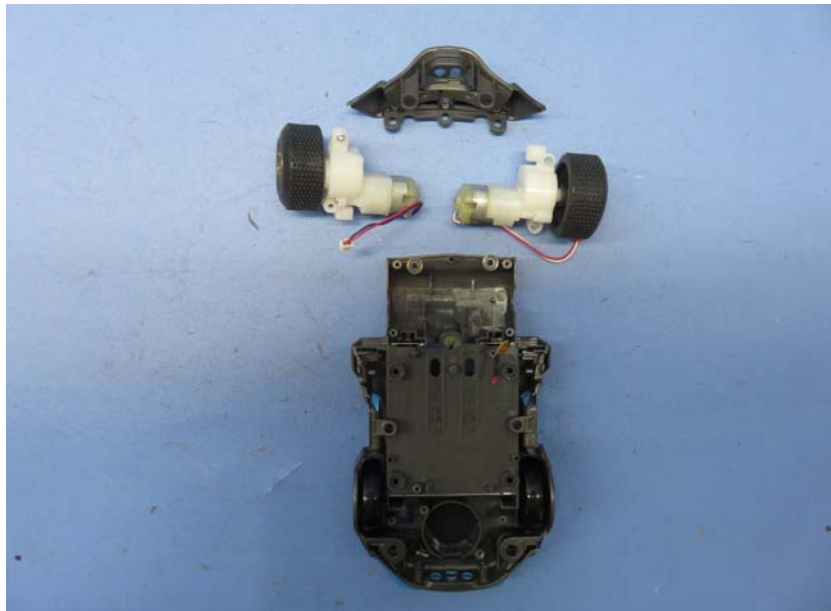

INTERTEK TESTING SERVICE

Report No.: 16070293HKG-003 (FCC)
16070293HKG-004 (IC)

Equipment Photographs

Model : 0442

(Internal)

FCC ID: OKP0442
IC: 7091A-0442

INTERTEK TESTING SERVICE

Report No.: 16070293HKG-003 (FCC)
16070293HKG-004 (IC)

Equipment Photographs

Model : 0442

(Internal)

FCC ID: OKP0442
IC: 7091A-0442

INTERTEK TESTING SERVICE

Report No.: 16070293HKG-003 (FCC)
16070293HKG-004 (IC)

Equipment Photographs

Model : 0442

(Internal)

FCC ID: OKP0442
IC: 7091A-0442

INTERTEK TESTING SERVICE

Report No.: 16070293HKG-003 (FCC)
16070293HKG-004 (IC)

Equipment Photographs

Model : 0442

(Internal)

FCC ID: OKP0442
IC: 7091A-0442