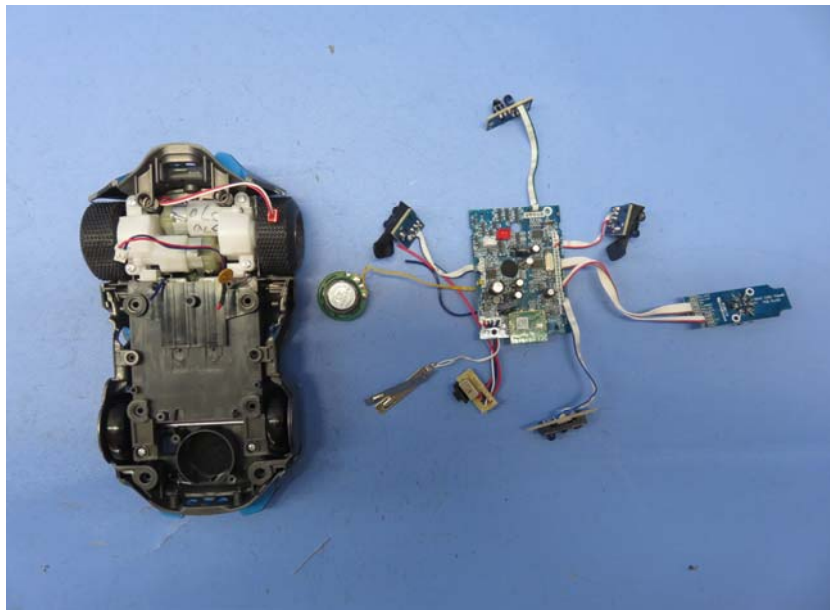

INTERTEK TESTING SERVICE

Report No.: 16070293HKG-003 (FCC)
16070293HKG-004 (IC)

Equipment Photographs

Model : 0442

(Internal)

FCC ID: OKP0442
IC: 7091A-0442

INTERTEK TESTING SERVICE

Report No.: 16070293HKG-003 (FCC)
16070293HKG-004 (IC)

Equipment Photographs

Model : 0442

(Internal)

FCC ID: OKP0442
IC: 7091A-0442

INTERTEK TESTING SERVICE

Report No.: 16070293HKG-003 (FCC)
16070293HKG-004 (IC)

Equipment Photographs

Model : 0442

(Internal)

FCC ID: OKP0442
IC: 7091A-0442

INTERTEK TESTING SERVICE

Report No.: 16070293HKG-003 (FCC)
16070293HKG-004 (IC)

Equipment Photographs

Model : 0442

(Internal)

FCC ID: OKP0442
IC: 7091A-0442