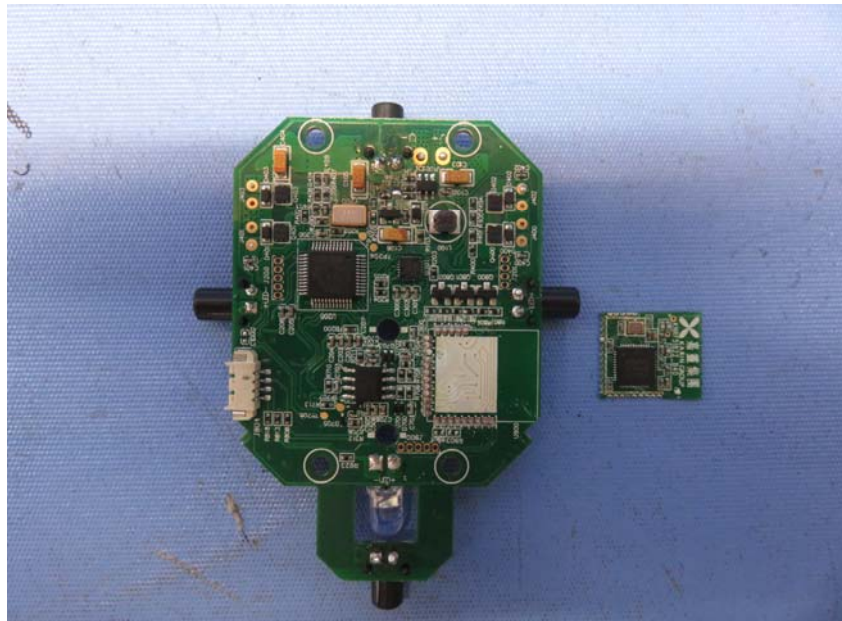

### Equipment Photographs

Model : 0442/0409

(Internal)

---

FCC ID: OKP0442-0449  
IC: 7091A-04420449

---

## INTERTEK TESTING SERVICE

---

Report No.: 16070293HKG-001 (FCC)  
16070293HKG-002 (IC)