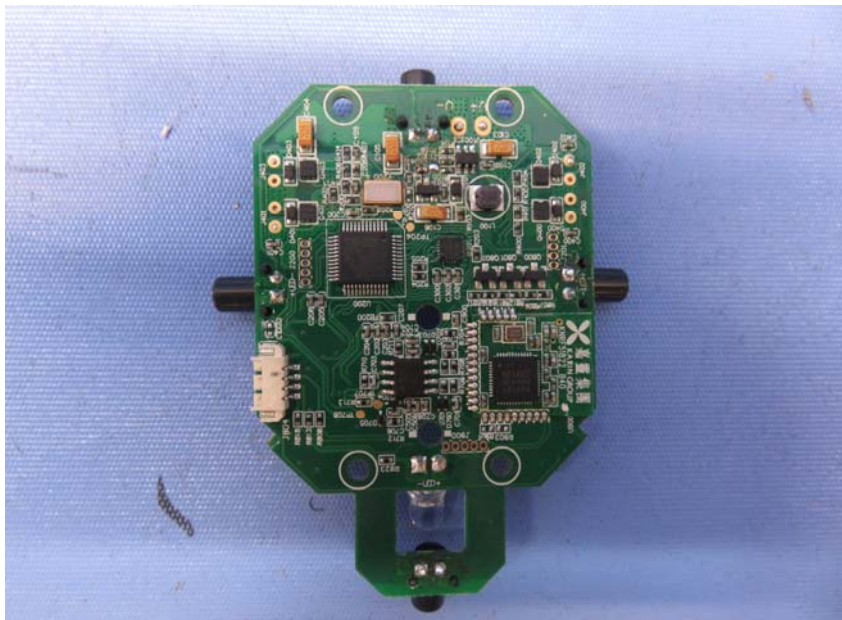

### Equipment Photographs

Model : 0442/0409

(Internal)

---

FCC ID: OKP0442-0449  
IC: 7091A-04420449

---

## INTERTEK TESTING SERVICE

---

Report No.: 16070293HKG-001 (FCC)  
16070293HKG-002 (IC)