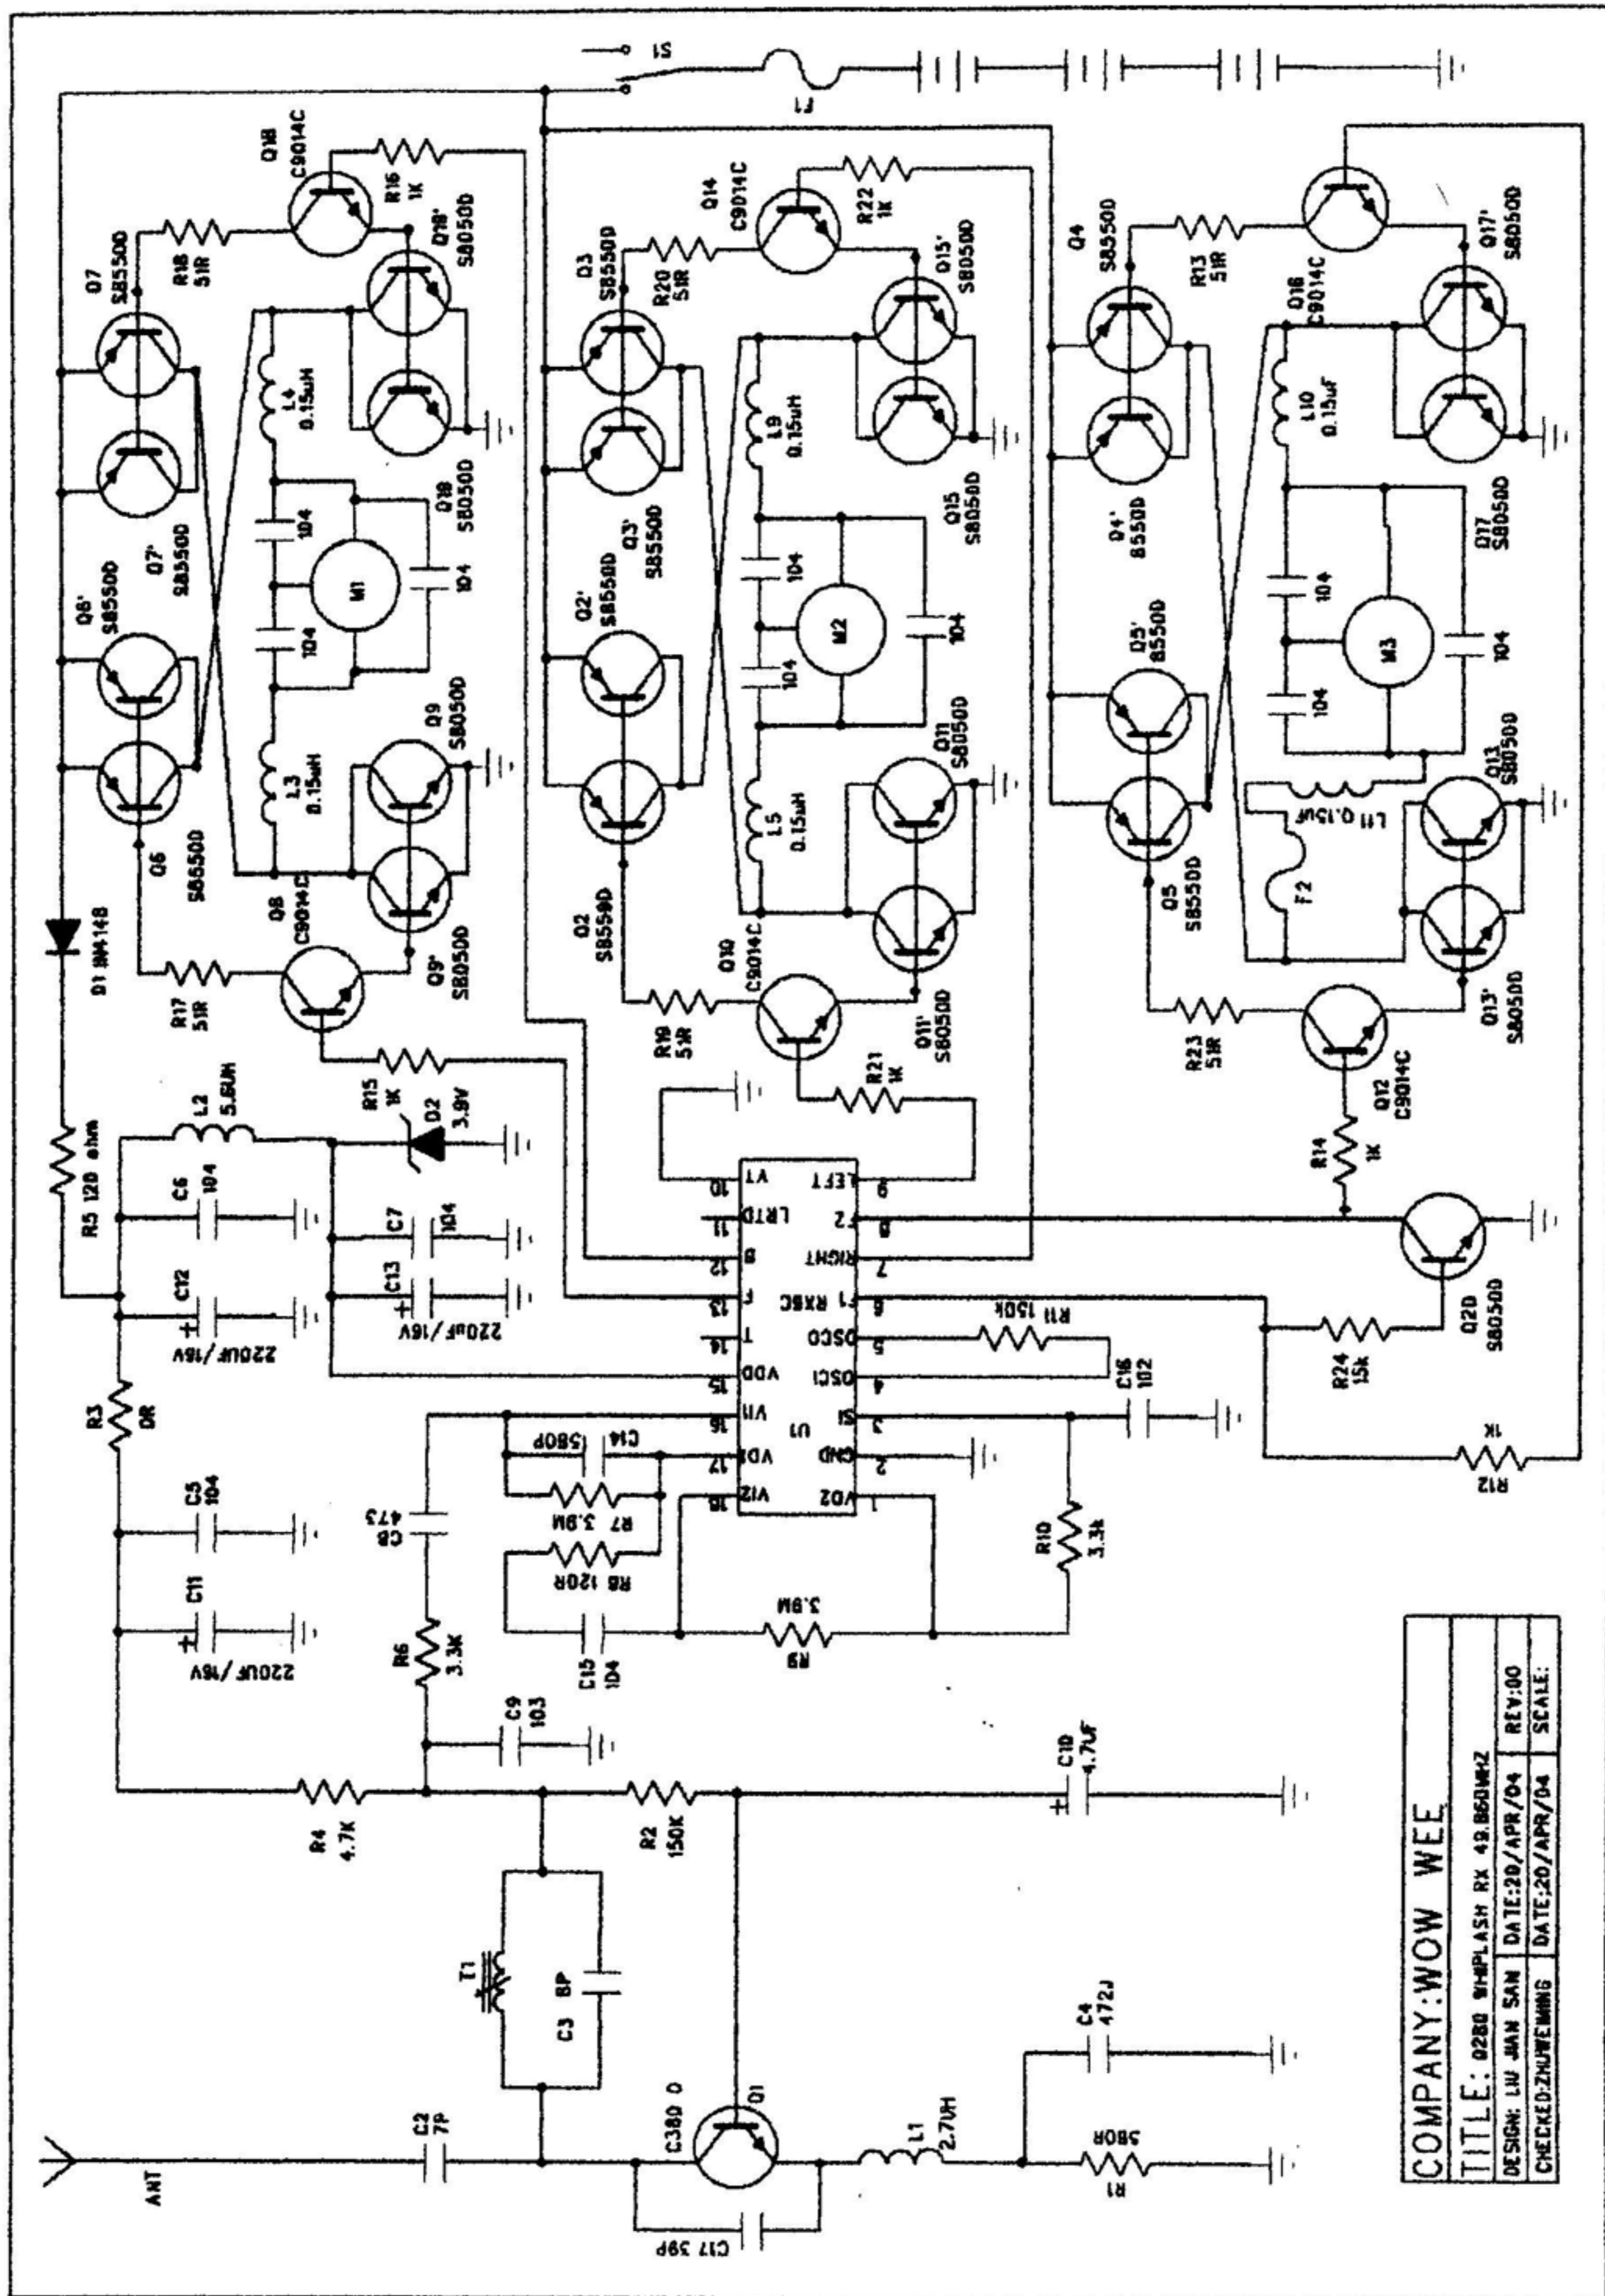

# SCHEMATIC

MODEL NUMBER: #0280 WHIPLASH 49.860MHZ -RX.SCH

COMPANY: WOW WEE			
TITLE: 0280 WHIPLASH RX 49.860MHZ			
DESIGN: LW JAN SAN	DATE: 20/APR/04	REV: 00	SCALE:
CHECKED: ZHURUMING	DATE: 20/APR/04		