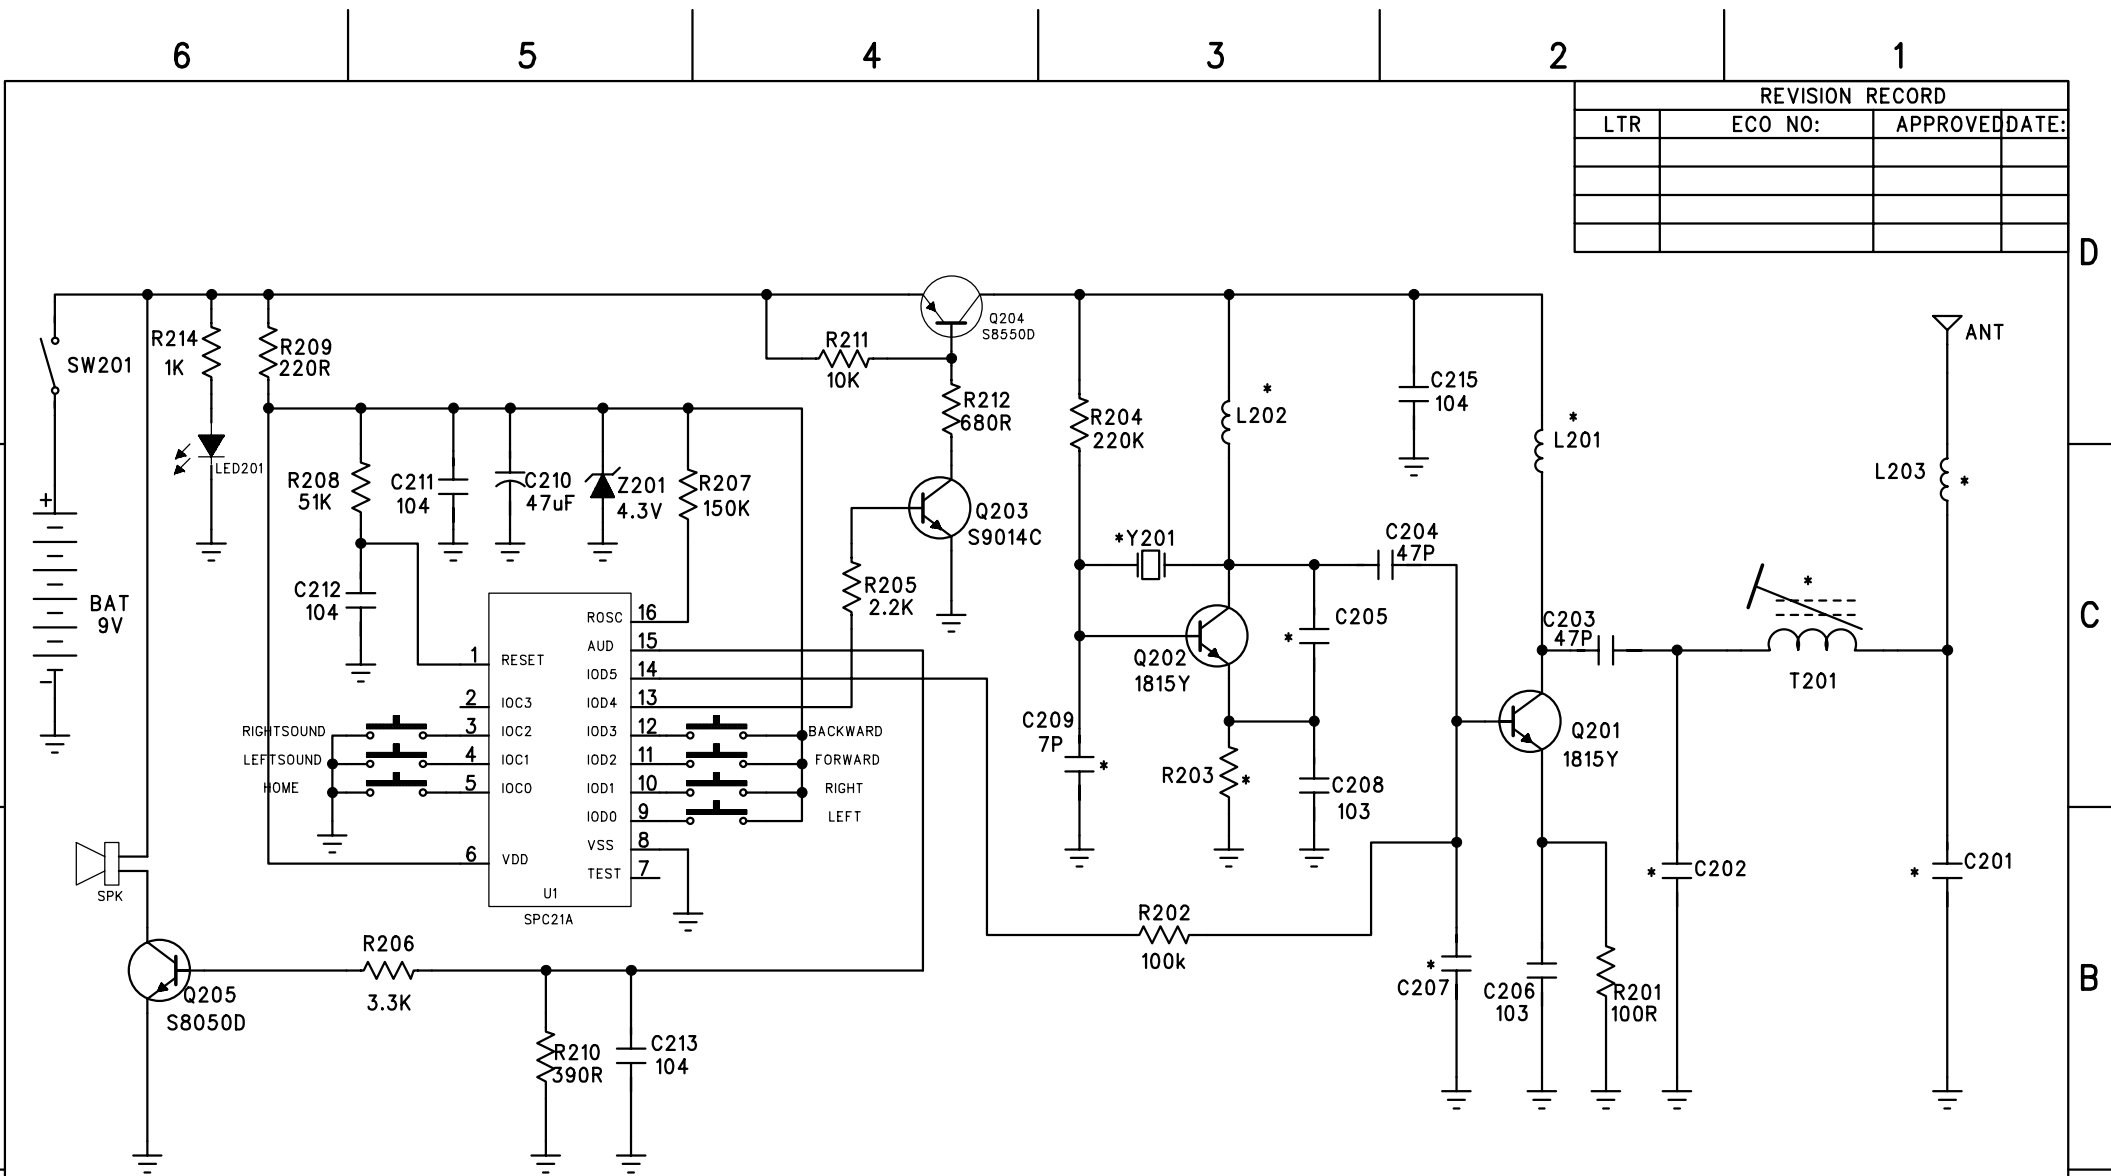

REVISION RECORD			
LTR	ECO NO:	APPROVED	DATE:

NOTE: "\*" SHOW USED NPO CER. CAP.

COMPANY: EARLY LIGHT INDUSTRIAL Co., Ltd.

TITLE: #0271&0272&0273---TX  
27M, 40M & 49MHz

		Y201	T201	C201	C202	C205	C207	C209	L201	L202	L203	R203
27MHZ	U.S	27.145M	13T	20PF	100PF	100PF	200PF	/	2.2UH	1.5UH	5.6UH	220R
27MHZ	EU	27.145M	13T	20PF	100PF	100PF	200PF	7PF	2.2UH	1.5UH	5.6UH	220R
40MHZ	EU	40.685M	9T	22PF	100PF	82PF	100PF	/	1UH	1UH	2.2UH	220R
49MHZ	U.S	49.860M	9T	10PF	47PF	22PF	200PF	/	1UH	1UH	1.5UH	100R

DRAWN By : Wang Dewu	DATED: May-15-04
Checked By:	DATED:
Approved By:	DATED:
RELEASED:	DATED:

Model No : 0271&0272&0273	SIZE: A4	DRAWING NO: EL-0271-001	REV: 00
SCALE:		SHEET: 1 OF 1	

D  
C  
B  
A

D  
C  
B  
A