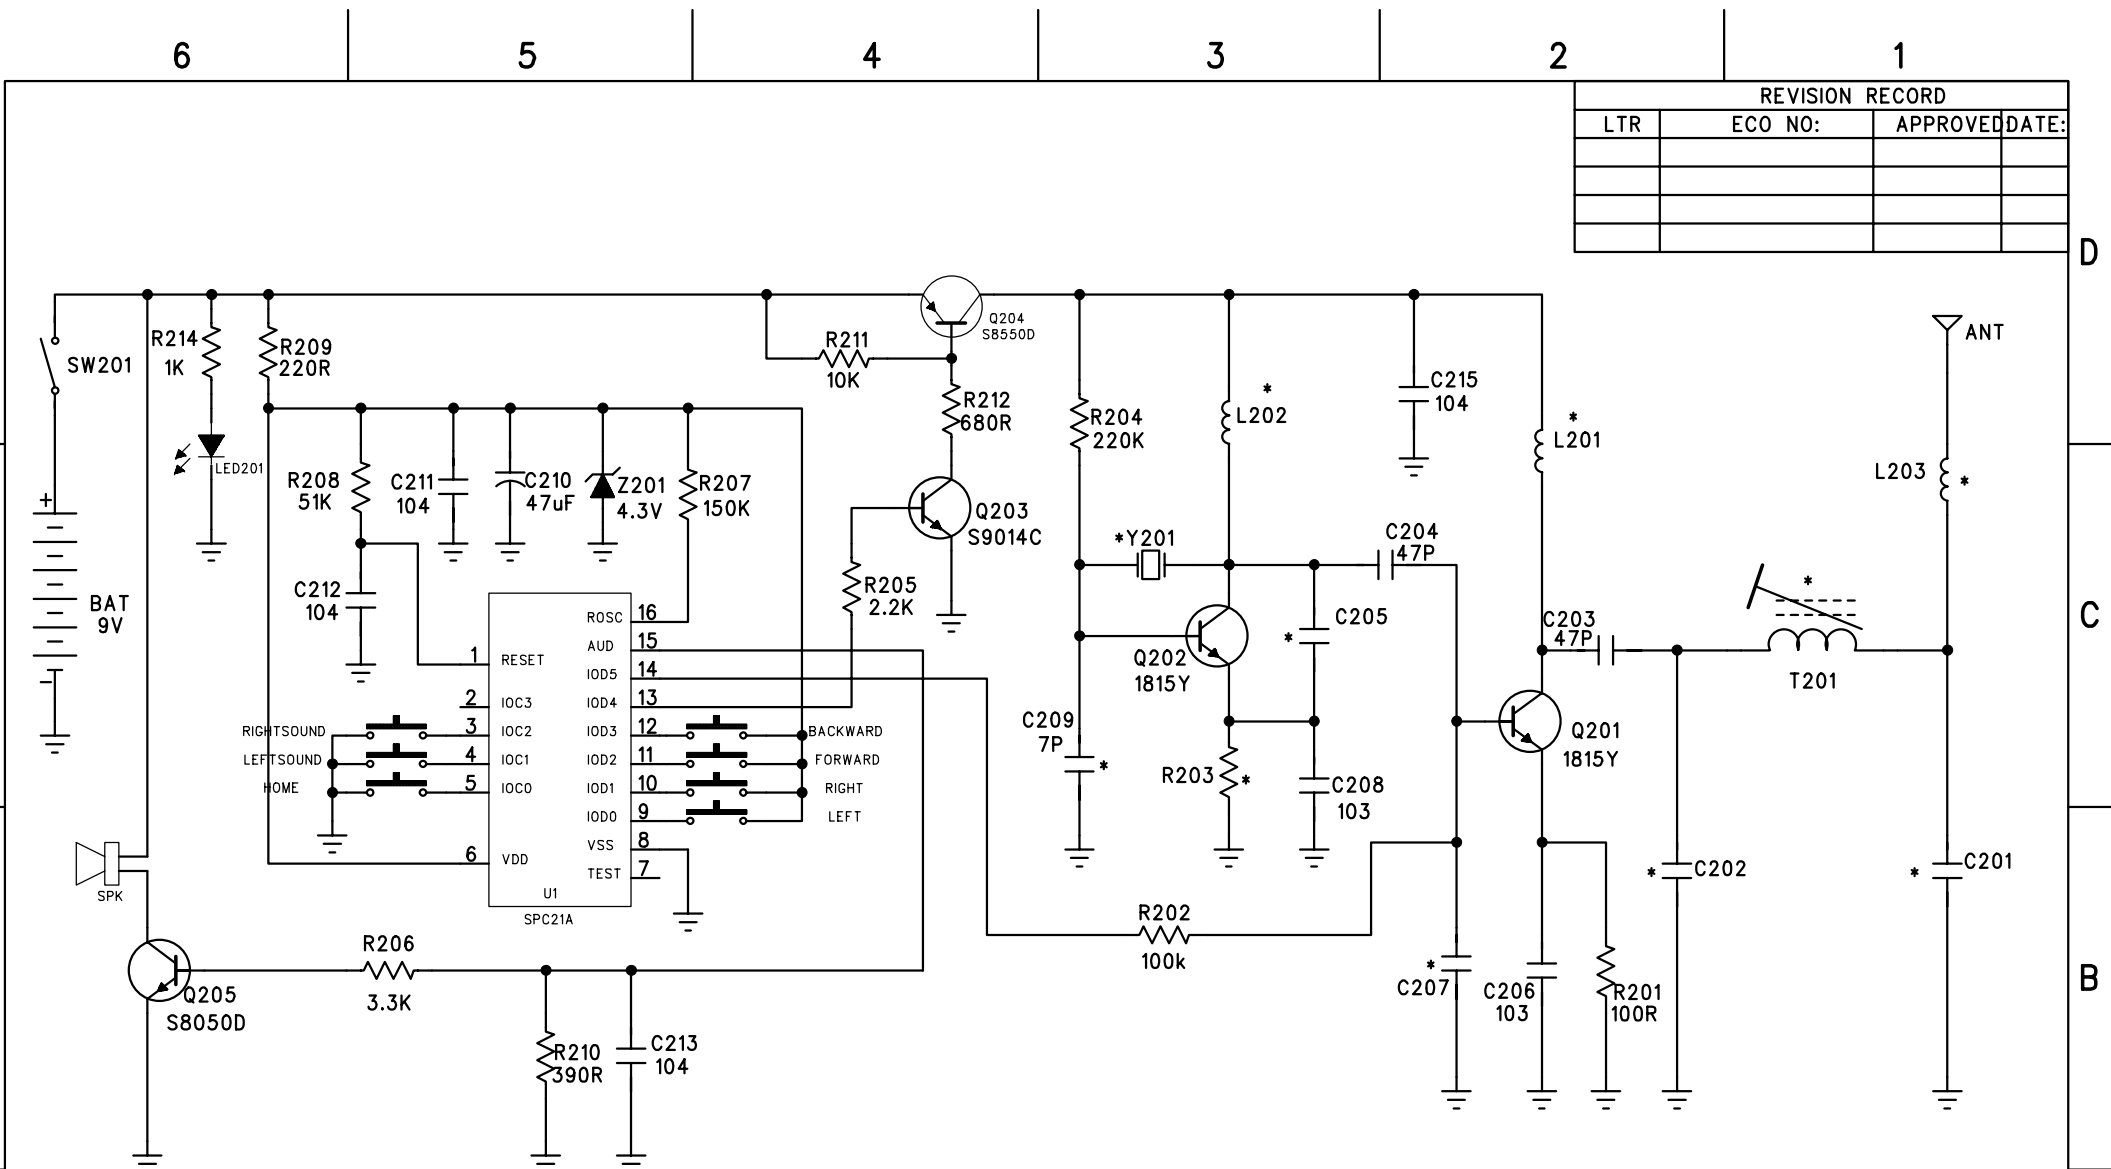

REVISION RECORD			
LTR	ECO NO:	APPROVED	DATE:

NOTE: "\*" SHOW USED NPO CER. CAP.

COMPANY: EARLY LIGHT INDUSTRIAL Co., Ltd.

TITLE: #0271&0272&0273---TX  
27M, 40M & 49MHz

		Y201	T201	C201	C202	C205	C207	C209	L201	L202	L203	R203
27MHZ	U.S	27.145M	13T	20PF	100PF	100PF	200PF	/	2.2UH	1.5UH	5.6UH	220R
27MHZ	EU	27.145M	13T	20PF	100PF	100PF	200PF	7PF	2.2UH	1.5UH	5.6UH	220R
40MHZ	EU	40.685M	9T	22PF	100PF	82PF	100PF	/	1UH	1UH	2.2UH	220R
49MHZ	U.S	49.860M	9T	10PF	47PF	22PF	200PF	/	1UH	1UH	1.5UH	100R

DRAWN By : Wang Dewu	DATED: May-15-04
Checked By:	DATED:
Approved By:	DATED:
RELEASED:	DATED:

Model No : 0271&0272&0273	SIZE: A4	DRAWING NO: EL-0271-001	REV: 00
SCALE:		SHEET: 1 OF 1	

D  
C  
B  
A

D  
C  
B  
A