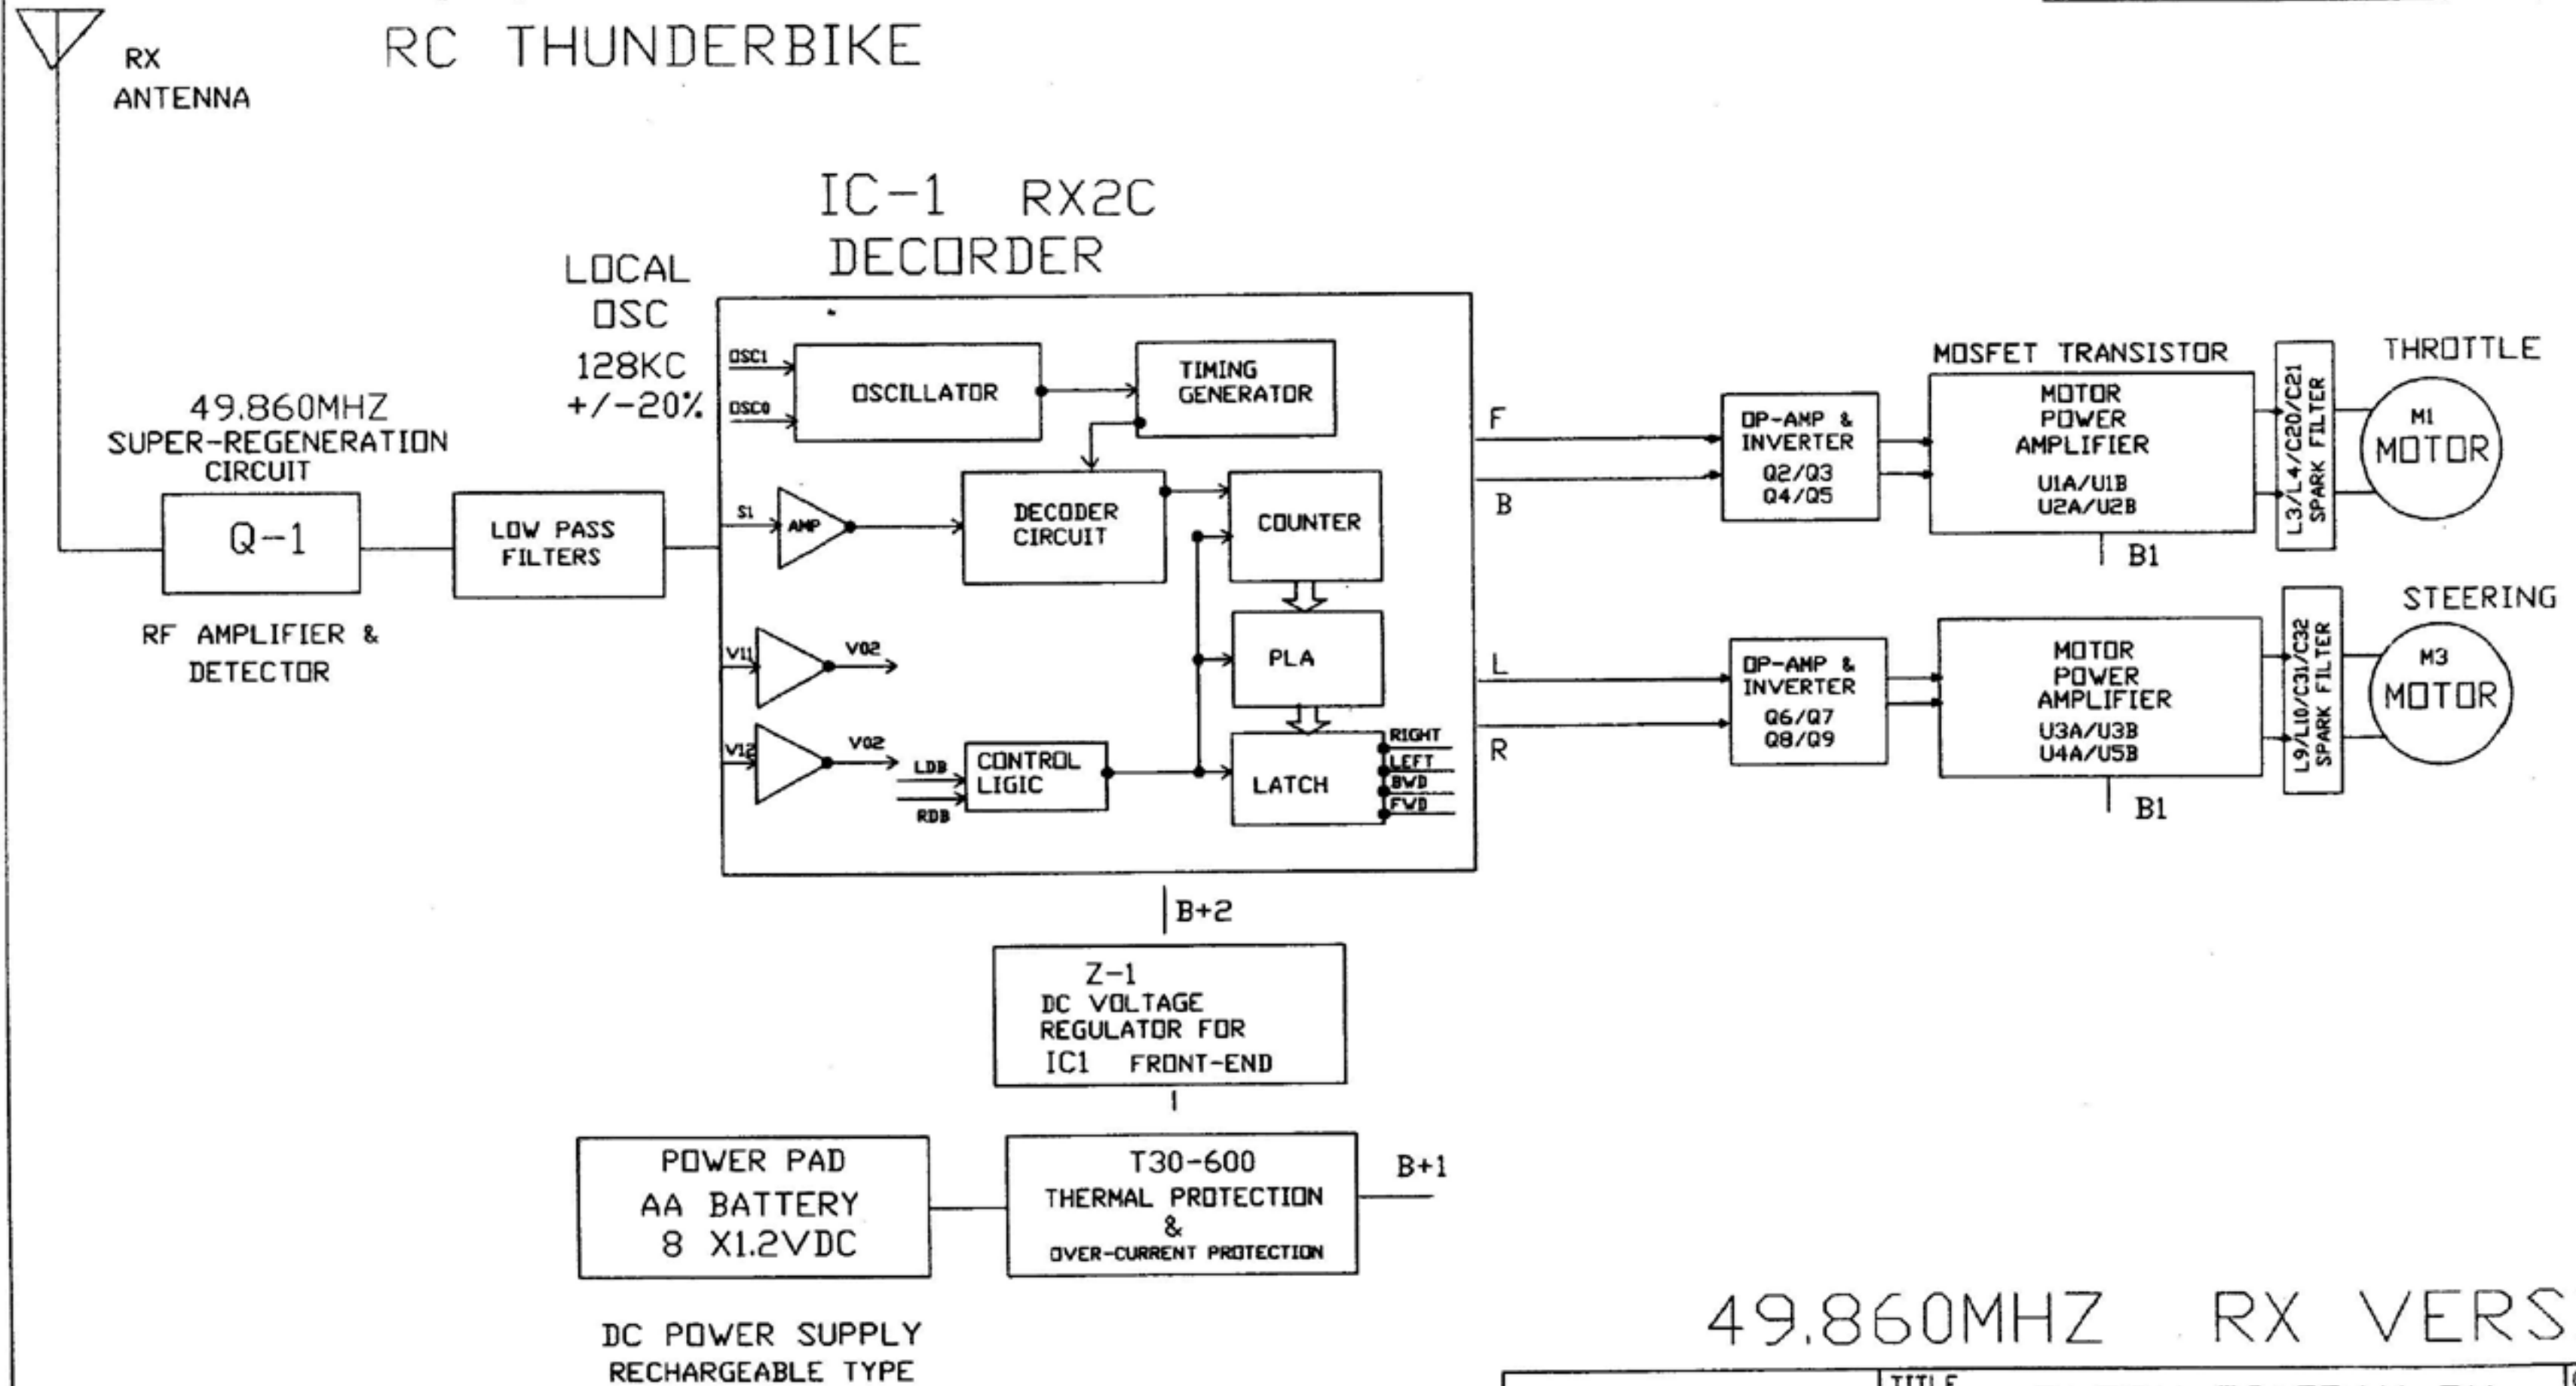

ISSUE	CHANGE DETAIL	DATE	CHECKED	APP.

49.860MHZ RX VERSION RC THUNDERBIKE

49.860MHZ RX VERSION

DO NOT SCALE DRAWING	TITLE BLOCK DIAGRAM-RX		QTY	UNIT
UNLESS OTHERWISE SPECIFIC DEC ±0.1 ANGLE ±1°	MATERIAL	VERSION-- 49.860MHZ (RX)	FINISH	SCALE
GENERAL DRAFT	MODEL RC THUNDER BIKE	ITEM NO 0260	PART NO. 421-380BR49-8601	
UNLESS OTHERWISE SPECIFIC WALL THICKNESS	DRAWN B.LEE 8/3/2004	CHECKED	APPROVED LEE. 8/3/2004	SIZE A4