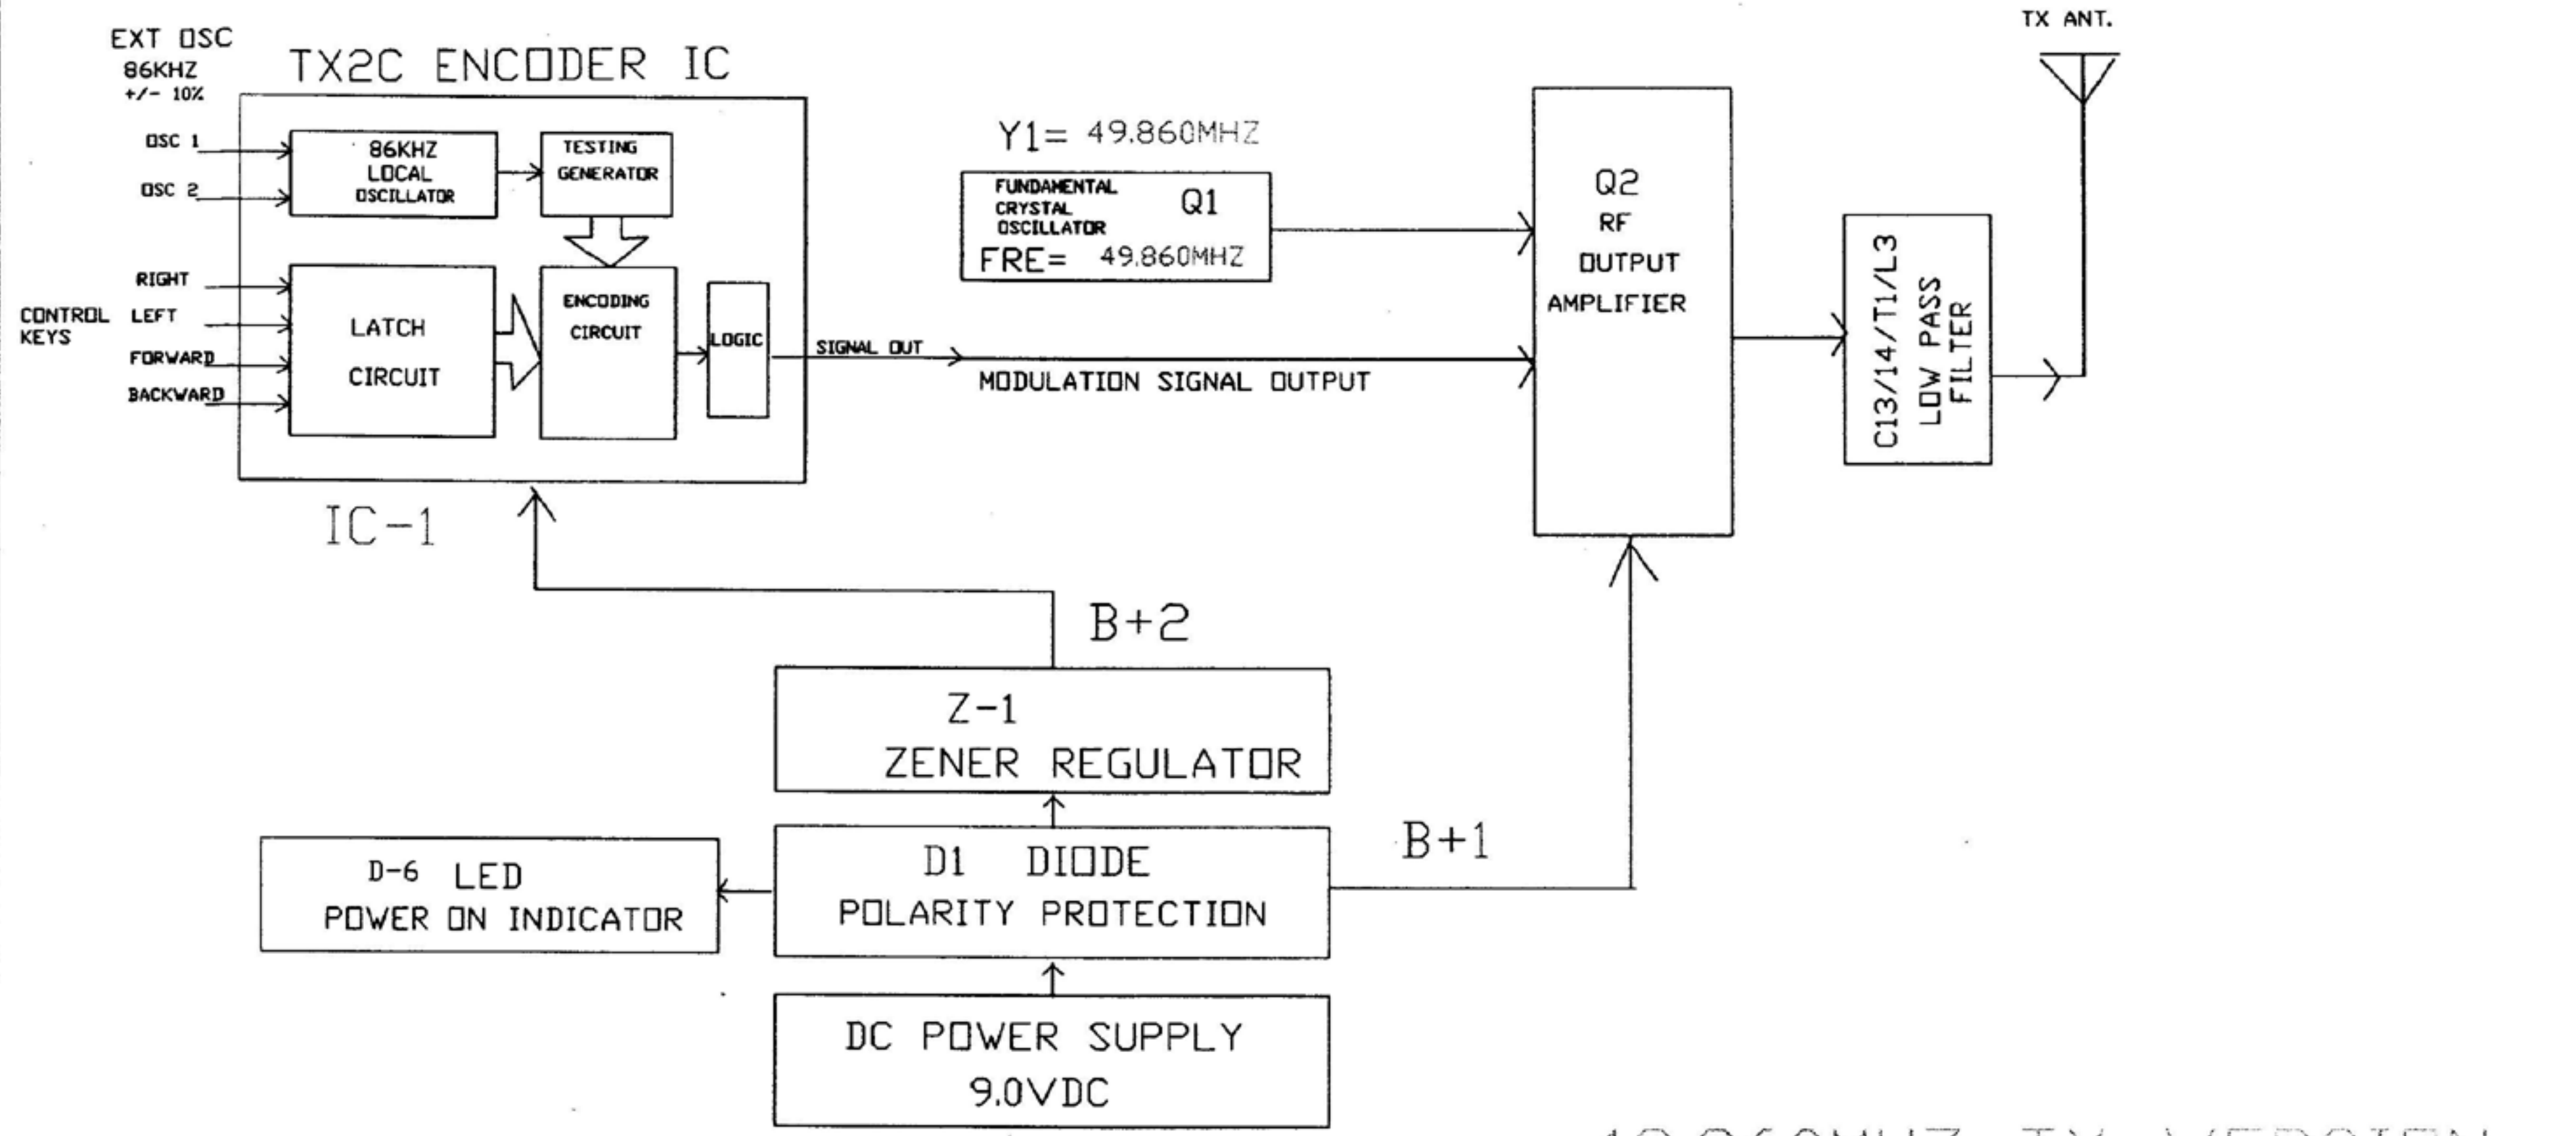

# 49.860MHZ TX VERSION RCTHUNDER BIKE

| ISSUE | CHANGE DETAIL | DATE | CHECKED | APP. |
|-------|---------------|------|---------|------|
|       |               |      |         |      |

## 49.860MHZ TX VERSION

|  |                            |              |                           |         |
|--|----------------------------|--------------|---------------------------|---------|
| DO NOT SCALE DRAWING                         | TITLE BLOCK DIAGRAM-TX     |              | Q'TY                      | UNIT    |
| UNLESS OTHERWISE SPECIFIC DEC ±0.1 ANGLE ±1° | MATERIAL 49.860MHZ TX SIDE | FINISH       | SCALE                     |         |
| GENERAL DRAFT                                | MODEL RC THUNDERBIKE       | ITEM NO 0260 | PART NO. 412-380TB49-8601 | SIZE A4 |
| UNLESS OTHERWISE SPECIFIC WALL THICKNESS     | DRAWN BLEE 8/3/2004        | CHECKED      | APPROVED BILLY 8/3/2004   | SIZE A4 |