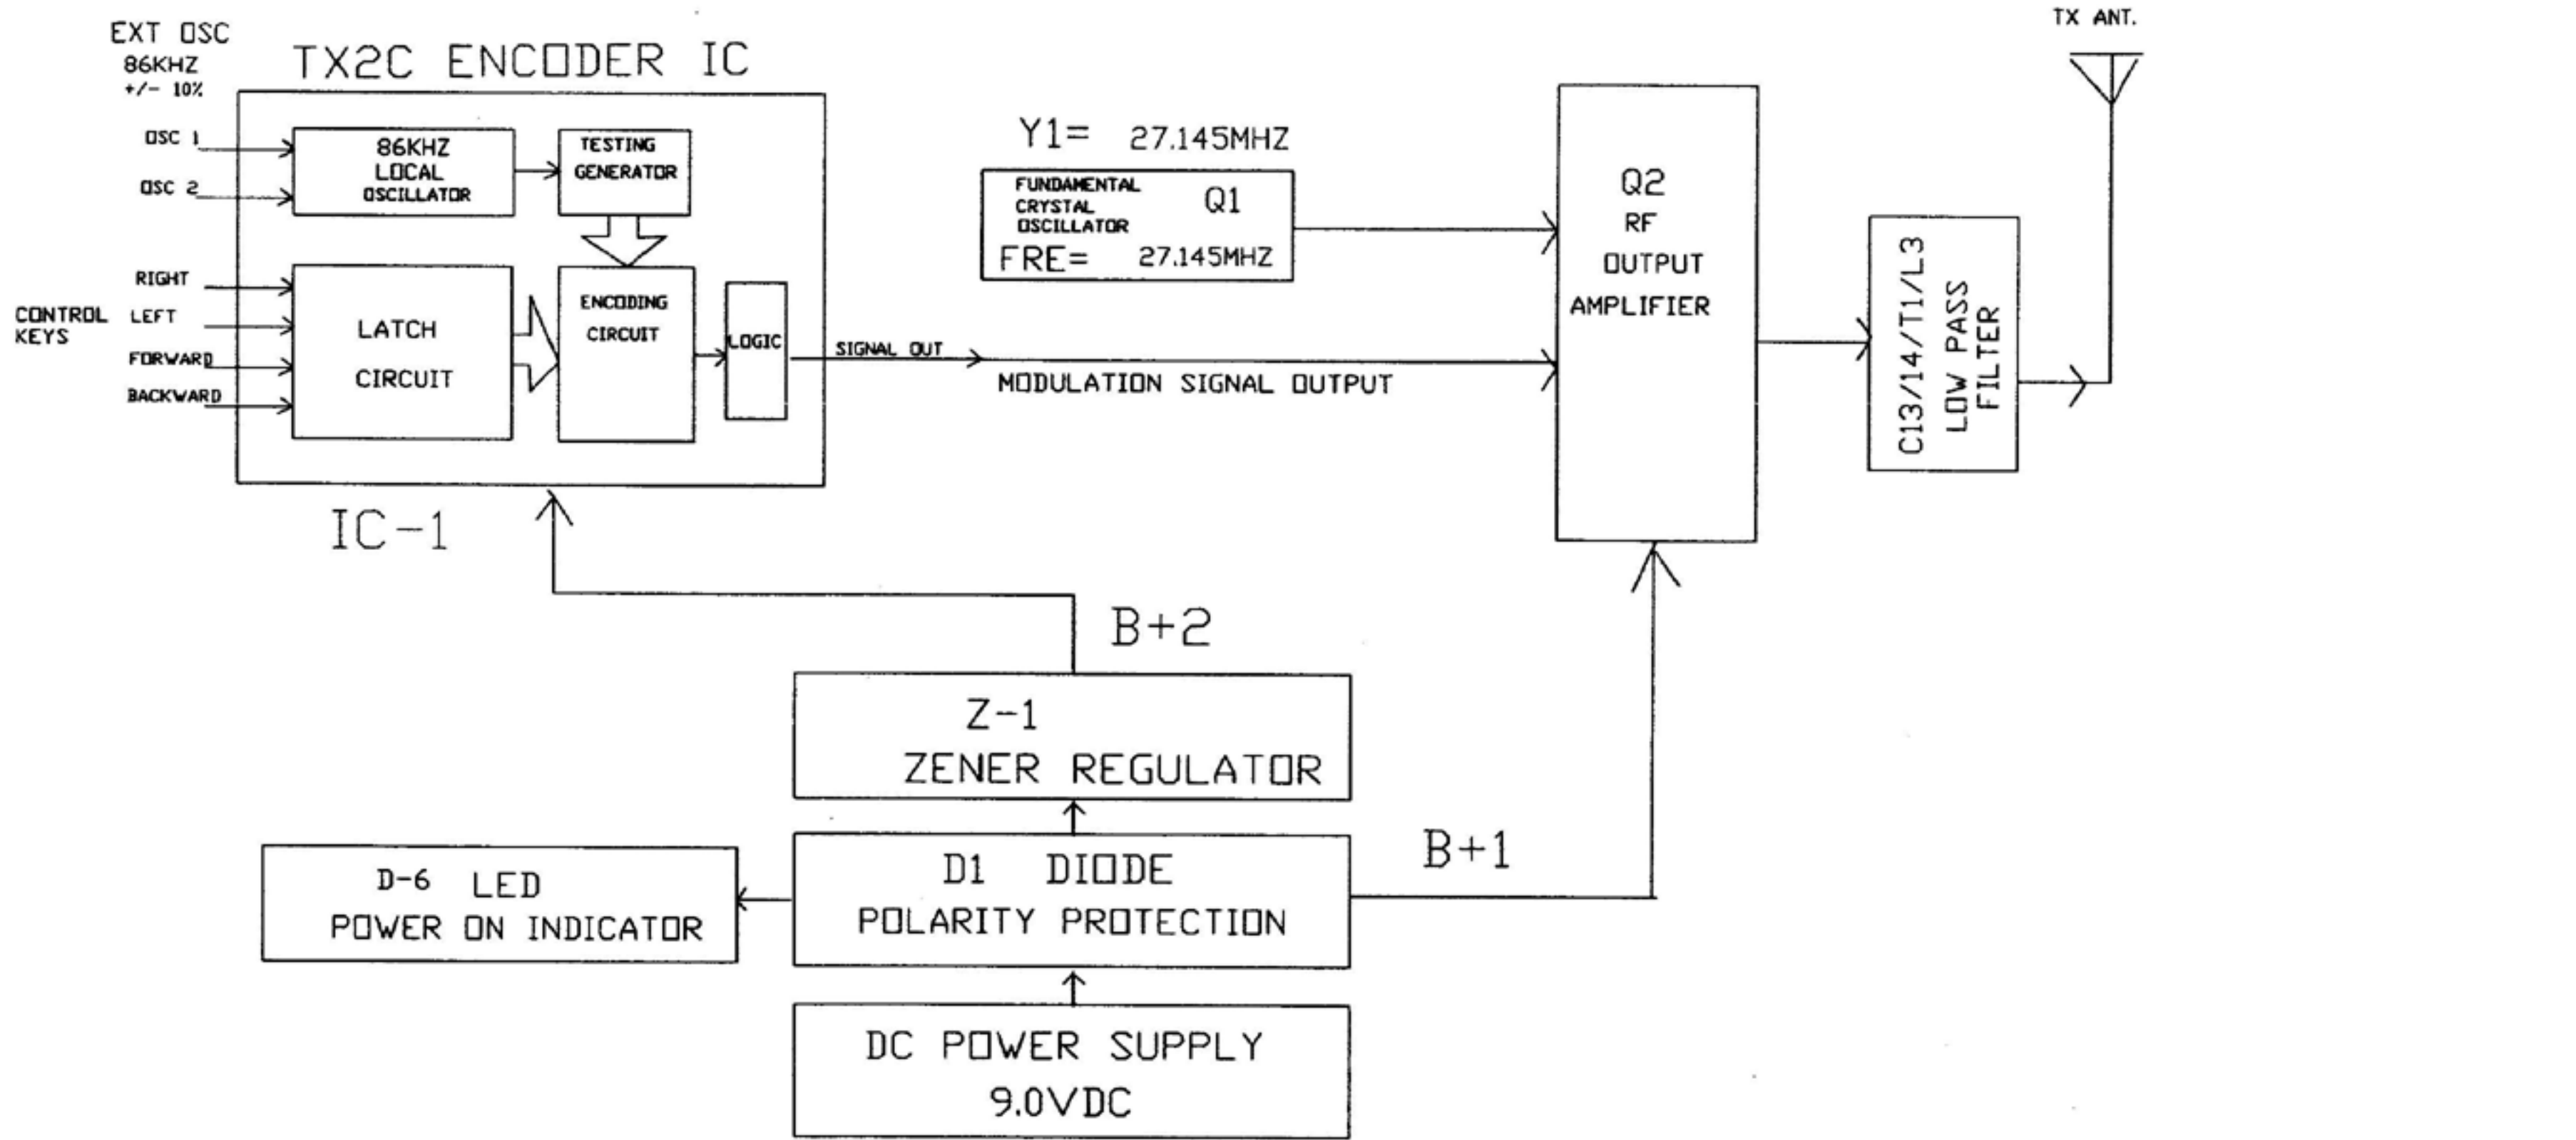

27.145MHZ TX VERSION RCTHUNDER BIKE

ISSUE	CHANGE DETAIL	DATE	CHECKED	APP.

27.145MHZ TX VERSION

DO NOT SCALE DRAWING	TITLE BLOCK DIAGRAM-TX		Q'TY	UNIT
UNLESS OTHERWISE SPECIFIC DEC ±0.1 ANGLE ±1°	MATERIAL	TX SIDE	FINISH	SCALE
GENERAL DRAFT	MODEL RC THUNDERBIKE	ITEM NO 0260	PART NO. 412-380TB27-1401	⊕
UNLESS OTHERWISE SPECIFIC WALL THICKNESS	DRAWN BLEE 8/3/2004	CHECKED	APPROVED BILLY 8/3/2004	SIZE A4