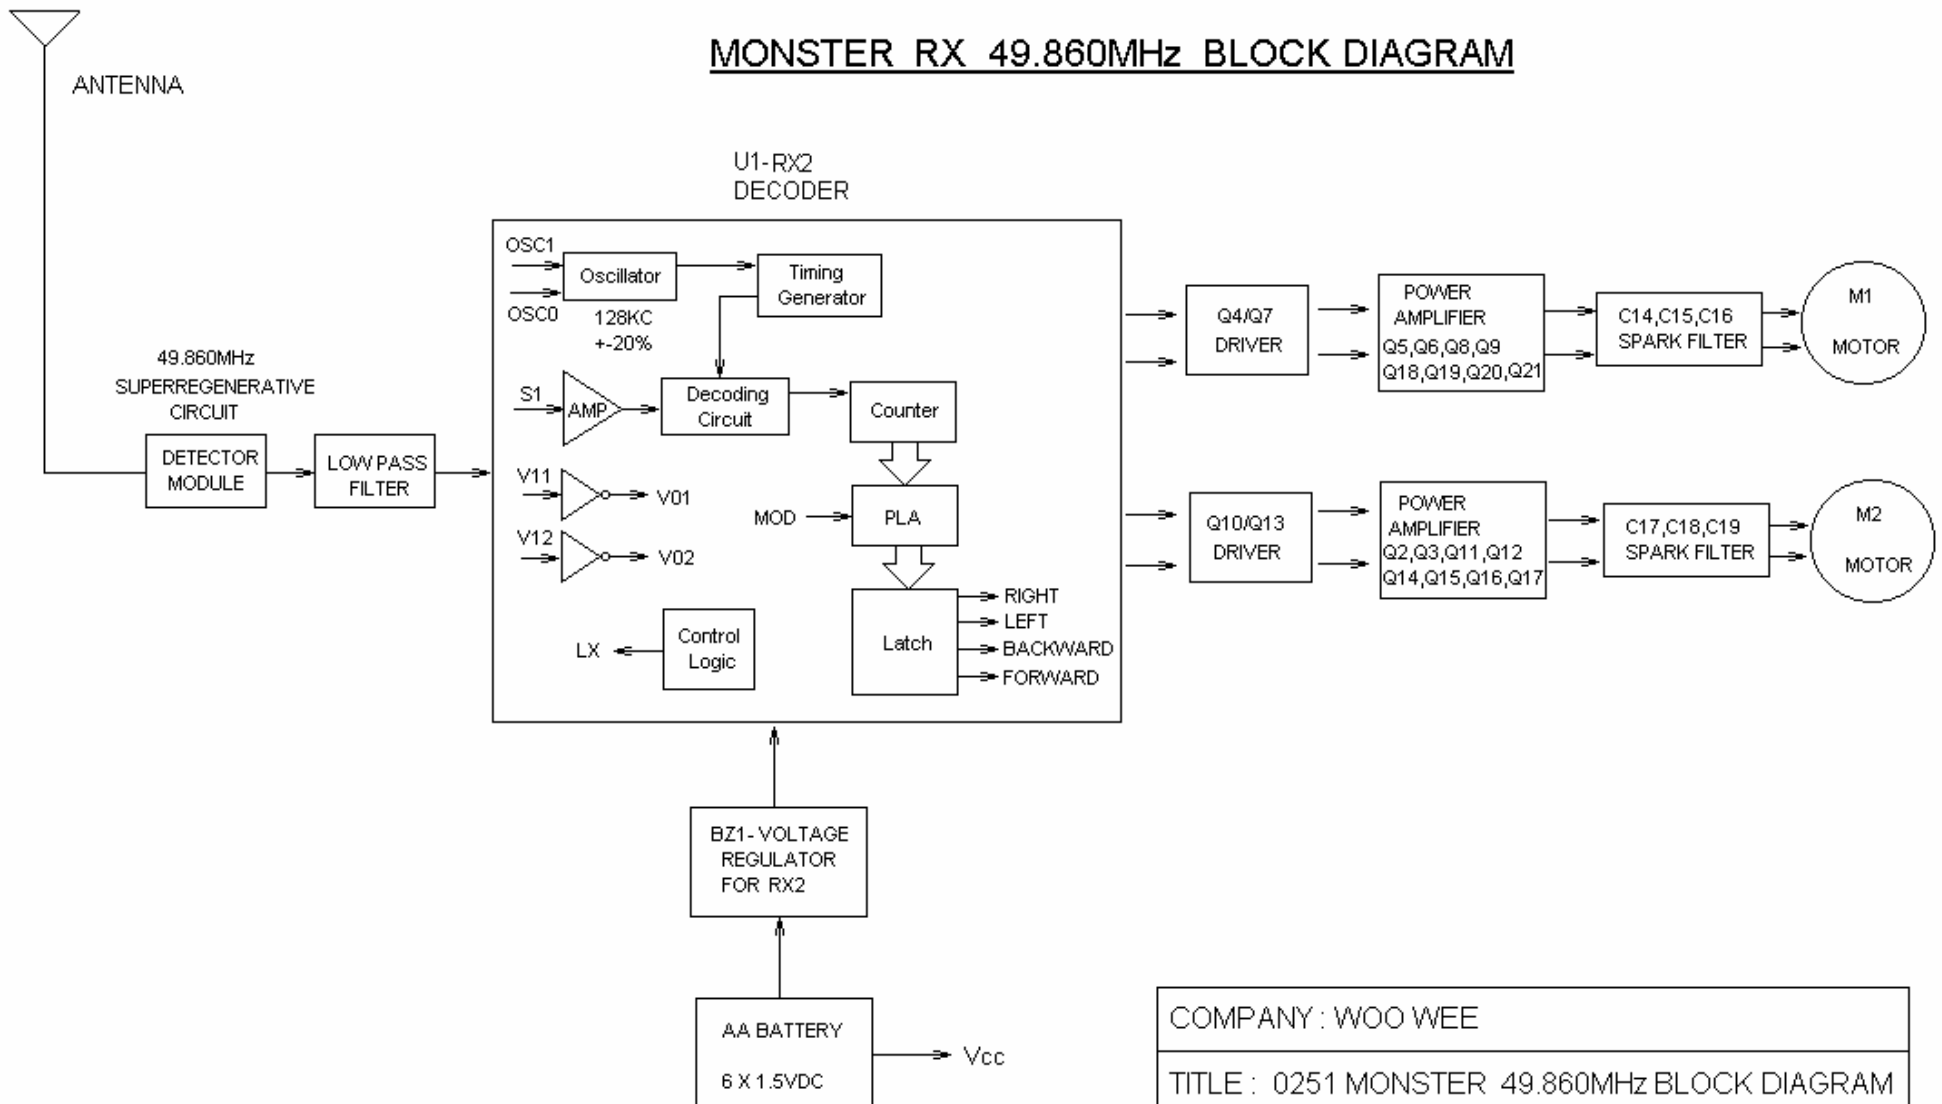

MONSTER RX 49.860MHz BLOCK DIAGRAM

COMPANY : WOO WEE		
TITLE : 0251 MONSTER 49.860MHz BLOCK DIAGRAM		
DESIGN: LIU JIAN SAN	DATE: 30/3/2004	REV: 00
CHECKED: THOMAS	DATE: 30/3/2004	SCALE: