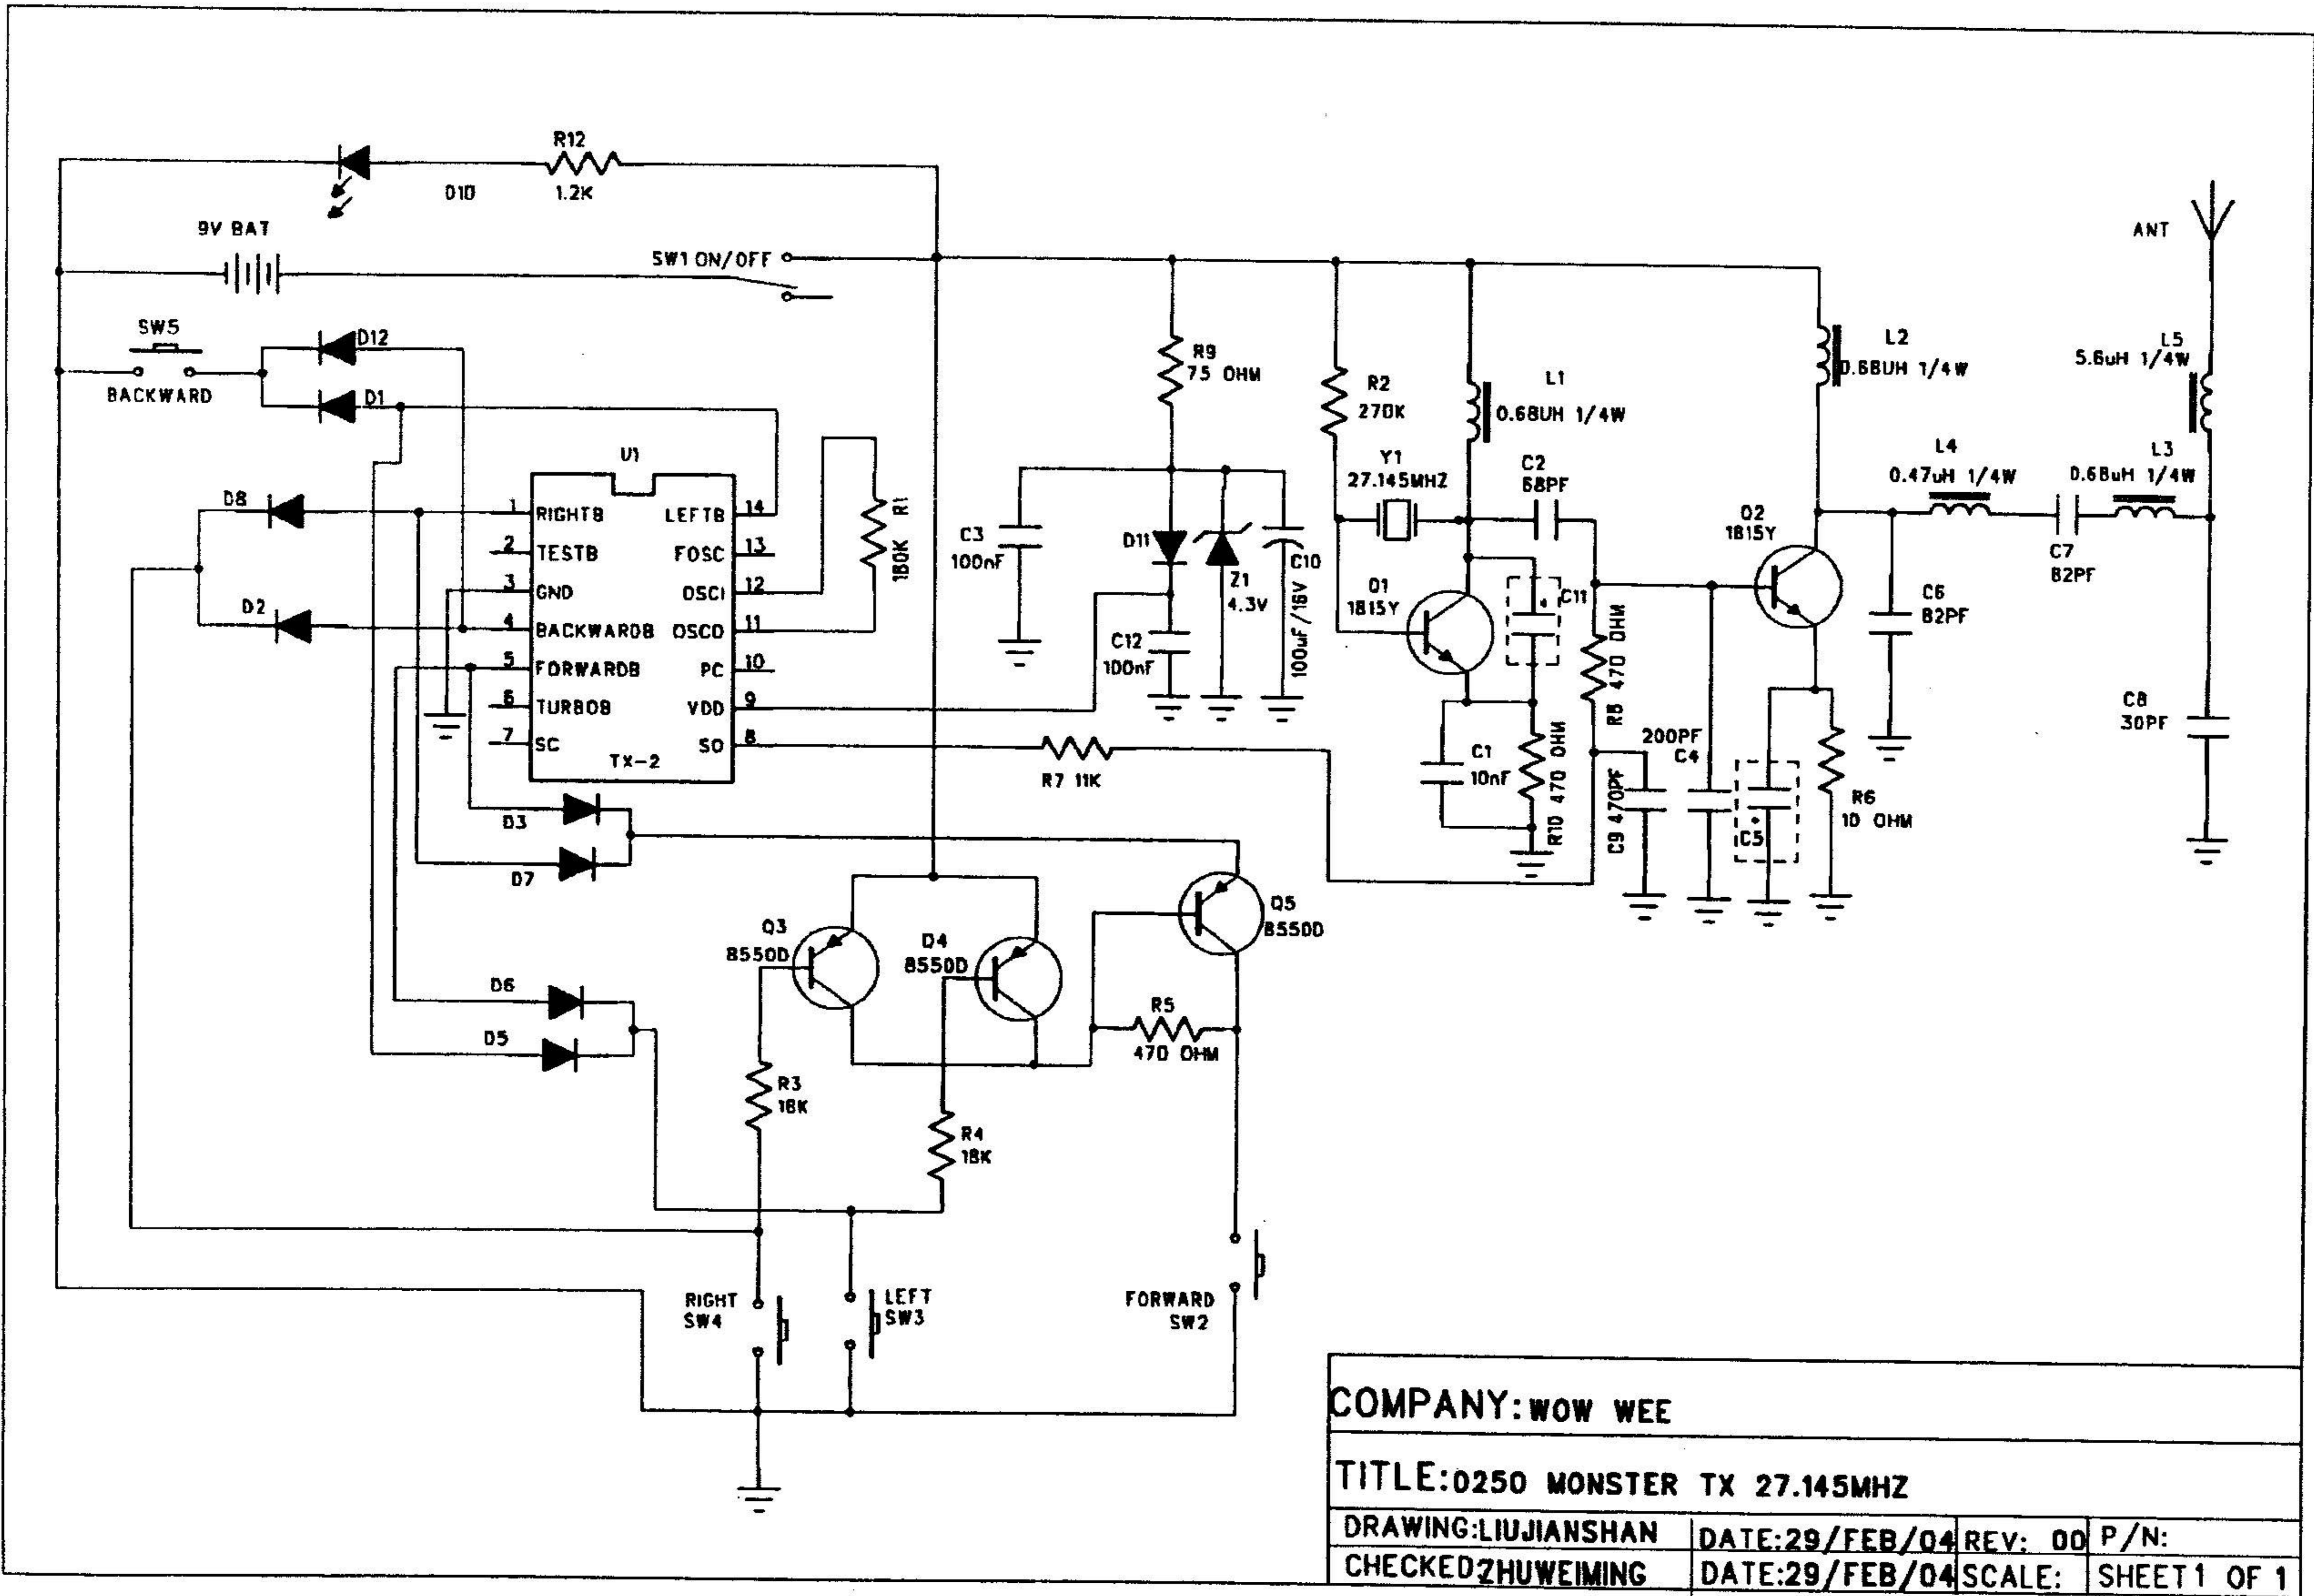

SCHEMATIC

MODEL NUMBER:

#0250(#0251 #0252 #0253) MONSTER 27.145MHZ -TX.SCH

COMPANY: WOW WEE			
TITLE: 0250 MONSTER TX 27.145MHZ			
DRAWING: LIUJIANSHAN	DATE: 29/FEB/04	REV: 00	P/N:
CHECKED: ZHUWEIMING	DATE: 29/FEB/04	SCALE:	SHEET 1 OF 1