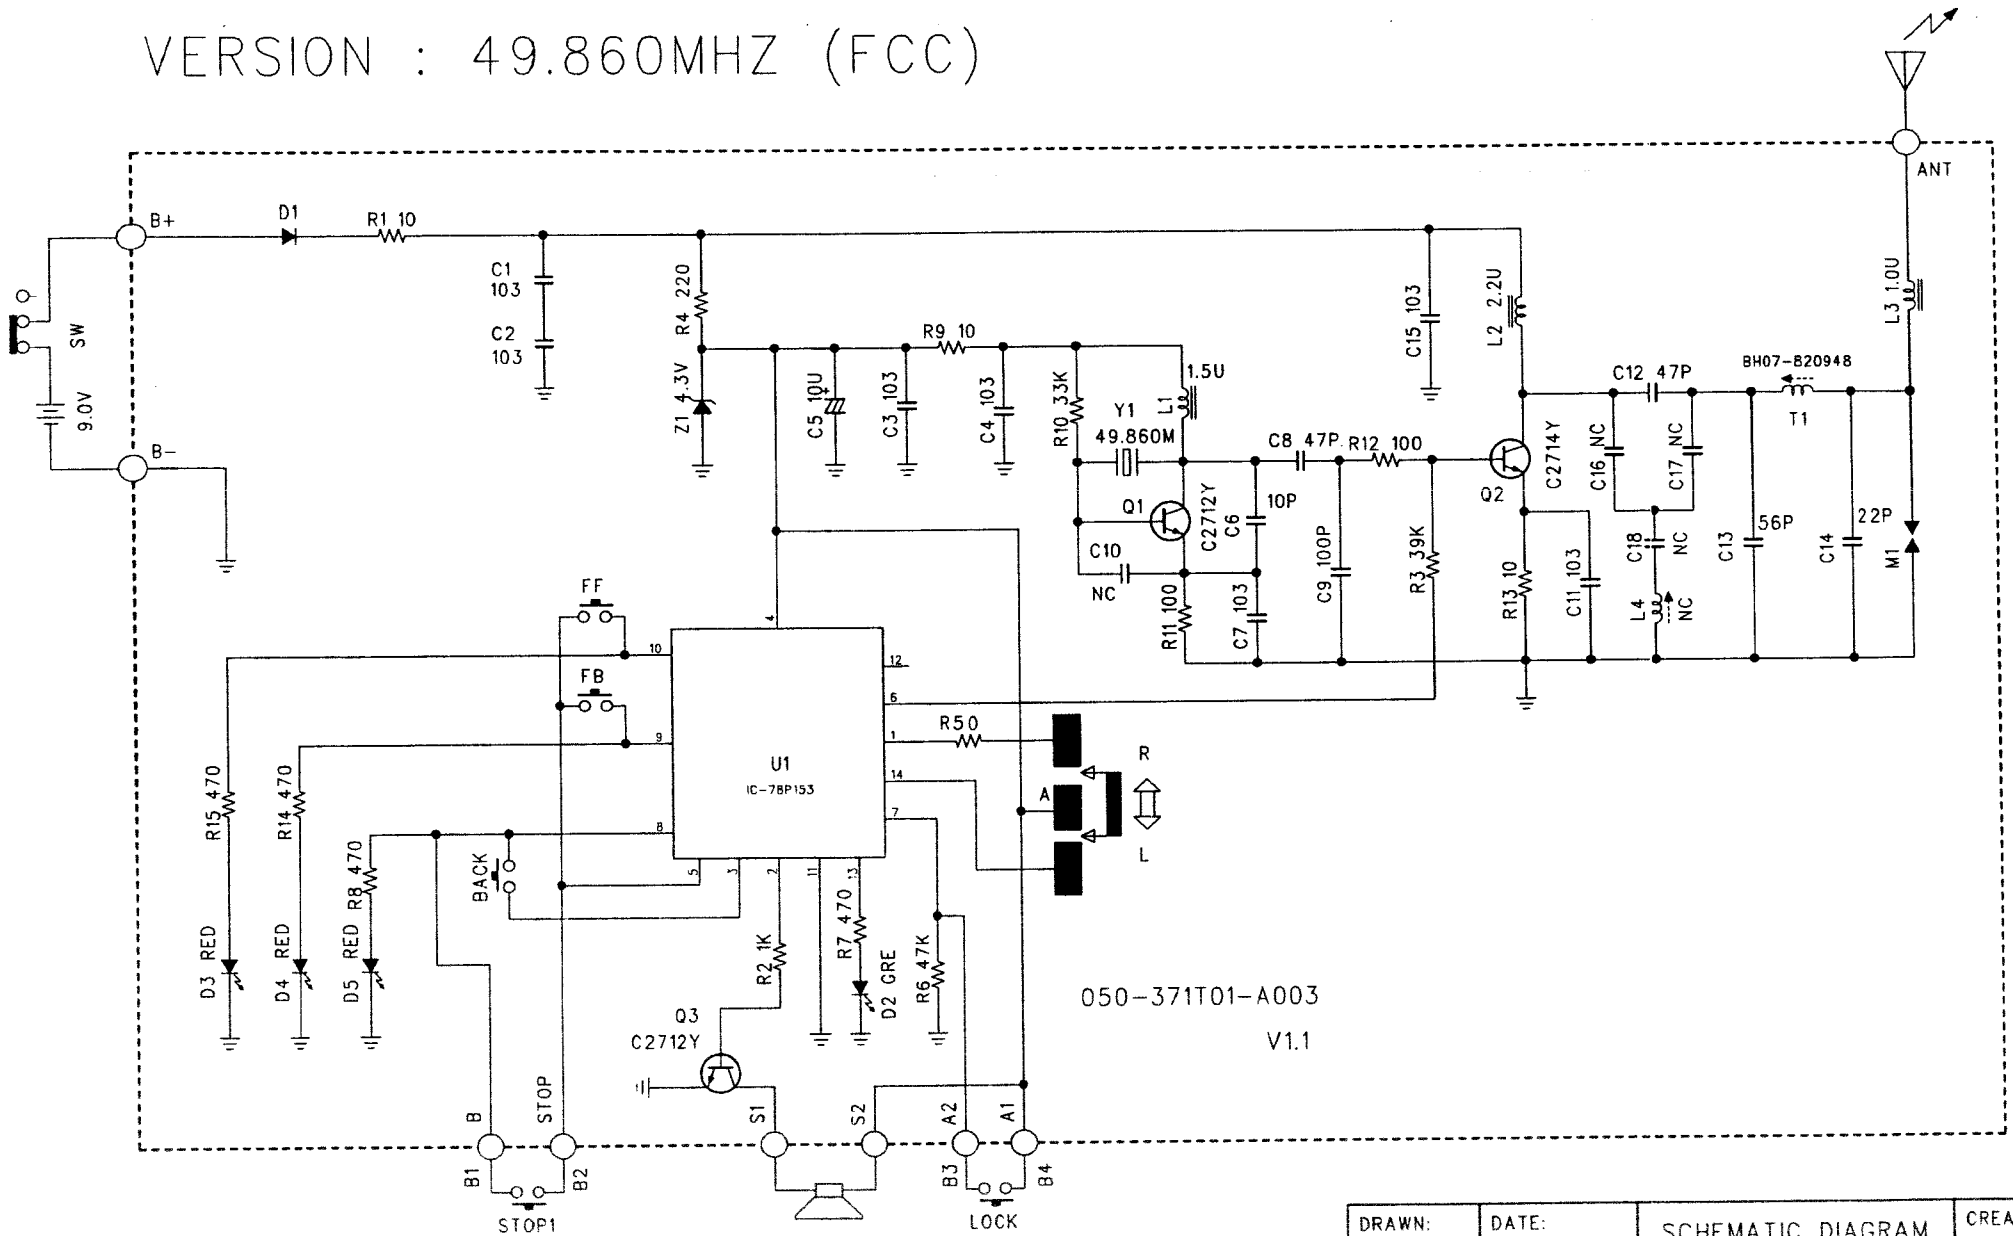

Schematic Diagram

49.82-49.90 MHz

VERSION : 49.860MHZ (FCC)

050-371T01-A003
V1.1

DRAWN: TAM	DATE: 10-07-2004	SCHEMATIC DIAGRAM	CREATE DATE
CHECKED: YKY	DATE: 10-07-2004	MODEL CODE / NAME REAL DRIVER	VER. 1.0
APPROVED: BILLY	DATE: 10-07-2004	PARTS CODE / NAME 050-371R49-A003 V1.0	SHEET 1 OF 1