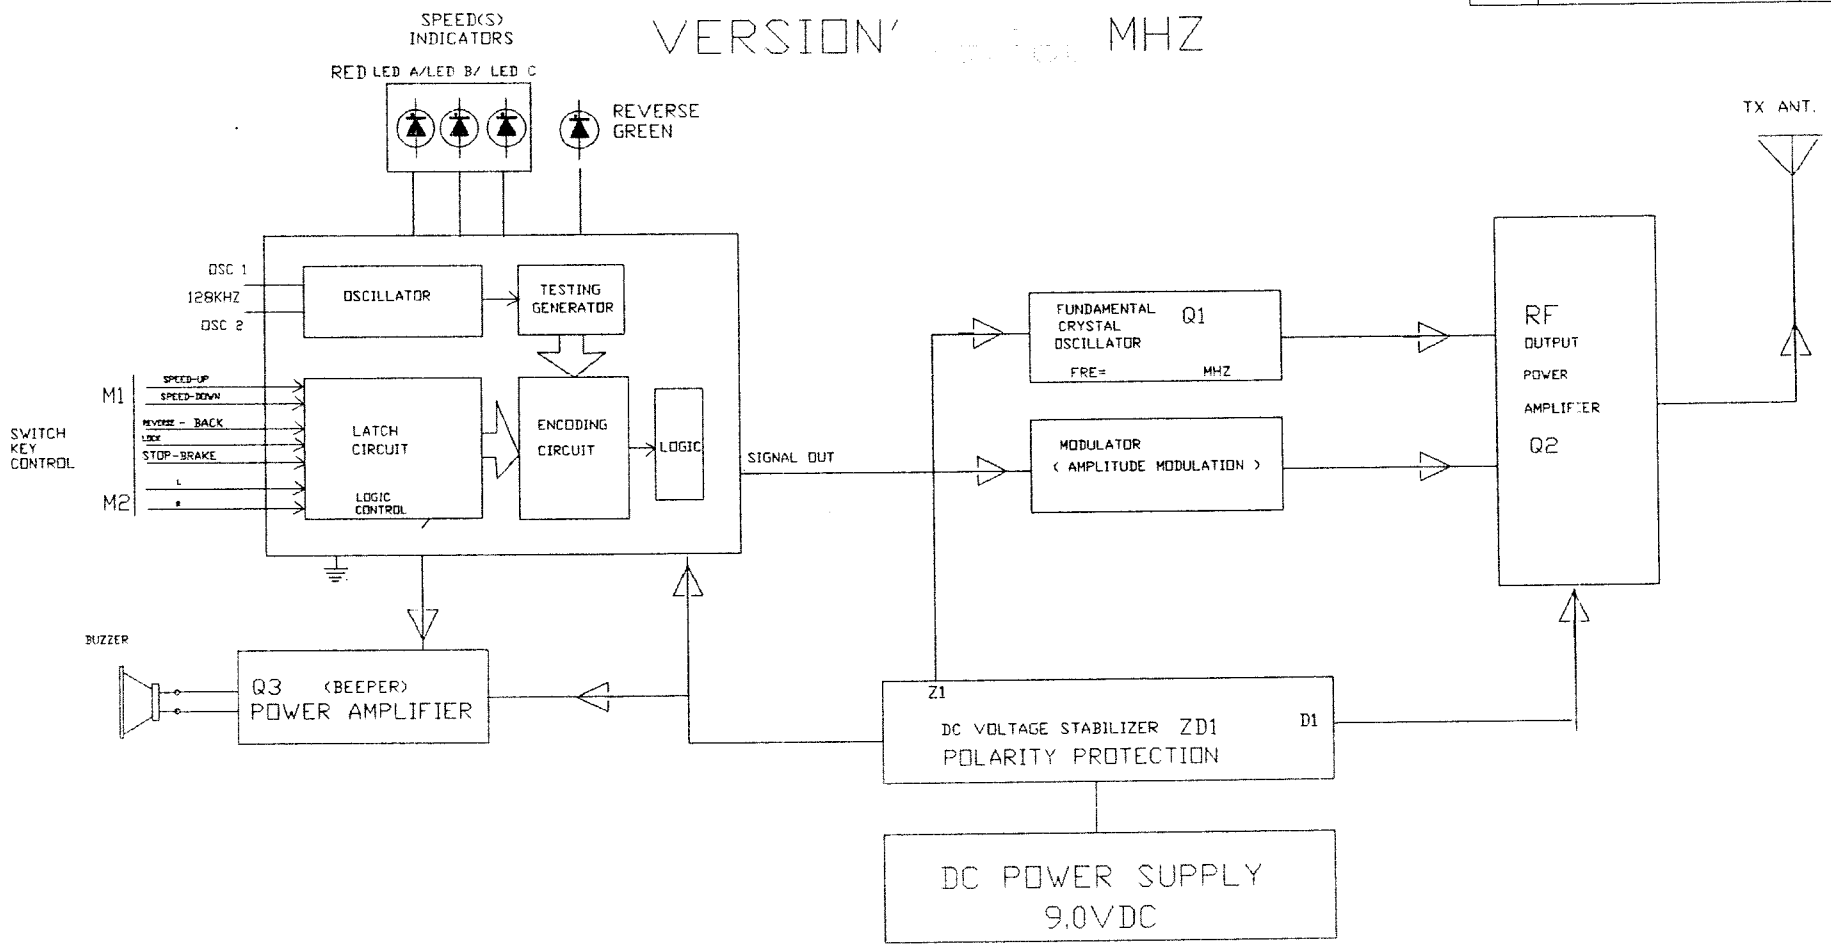

Block Diagram

49.82-49.90 MHz

ISSUE	CHANGE DETAIL	DATE	CHECKED	APP.

VERSION: 0101 MHZ

DO NOT SCALE DRAWING	TITLE BLOCK DIAGRAM (TX SECTION)		QTY	UNIT
UNLESS OTHERWISE SPECIFIC DEC ±0.1 ANGLE ±1°	MATERIAL	FINISH	SCALE	
GENERAL DRAFT	VERSION)	MODEL	PART NO. BK-F1-0273-	
UNLESS OTHERWISE SPECIFIC WALL THICKNESS	DRAWN BLEE	CHECKED YHY 22/3/05	APPROVED BILLY 24/3/05.	SIZE A4