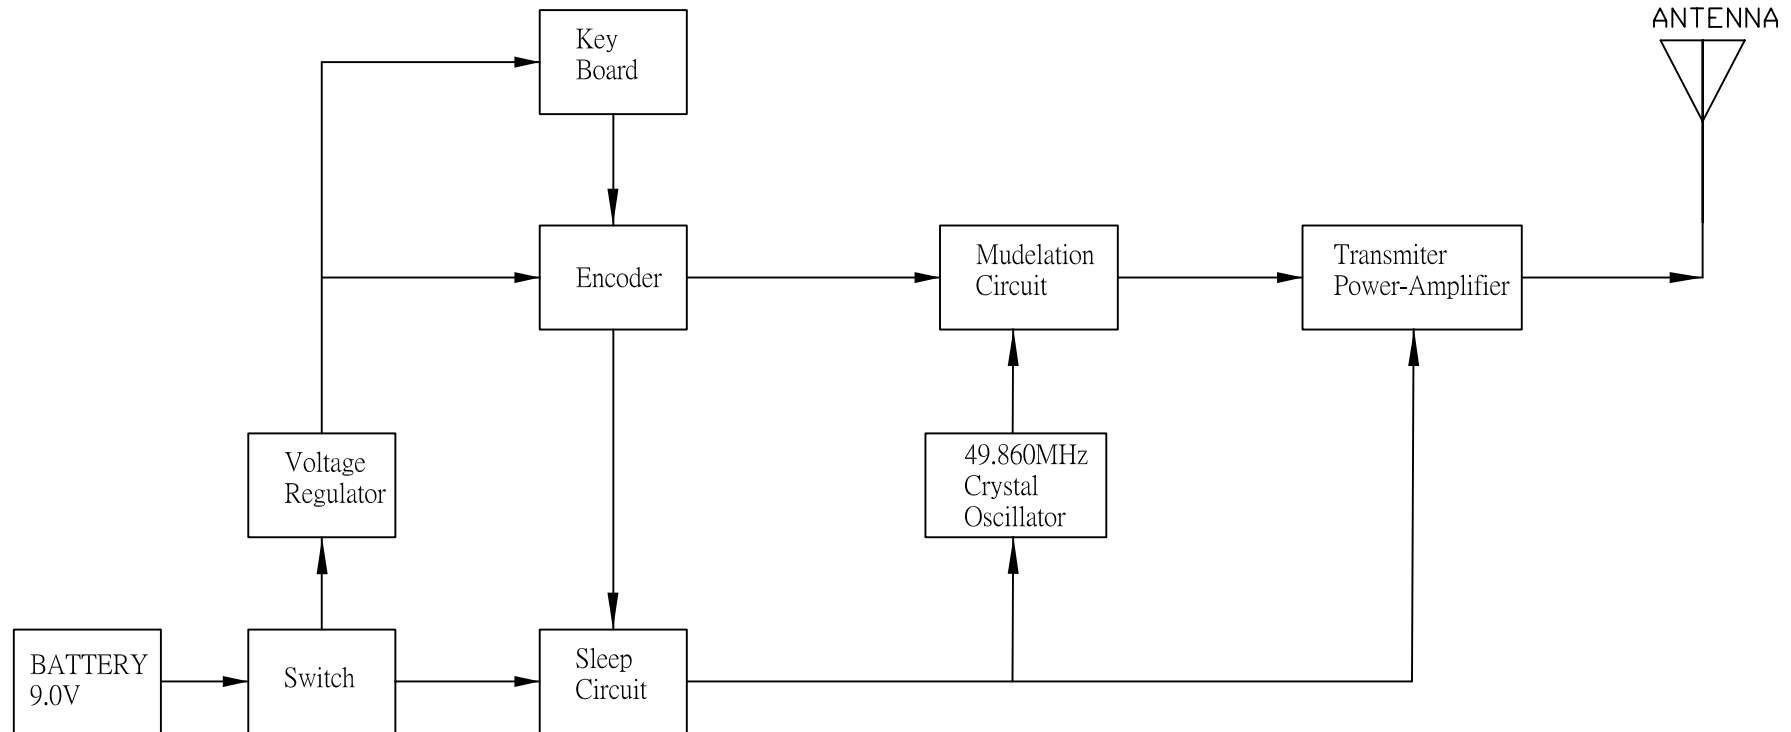

0235 SPY HUNTER CAR 49.860MHz TX BLOCK DIAGRAM

Company : Early Light Industrial Co. Ltd.

Title : Wow Wee project : Spy Hunter Car (49.860MHz TX)

Model No. : #0235

Drawing No. : EL-0235-SC-02

Drawed By : K.K Chan