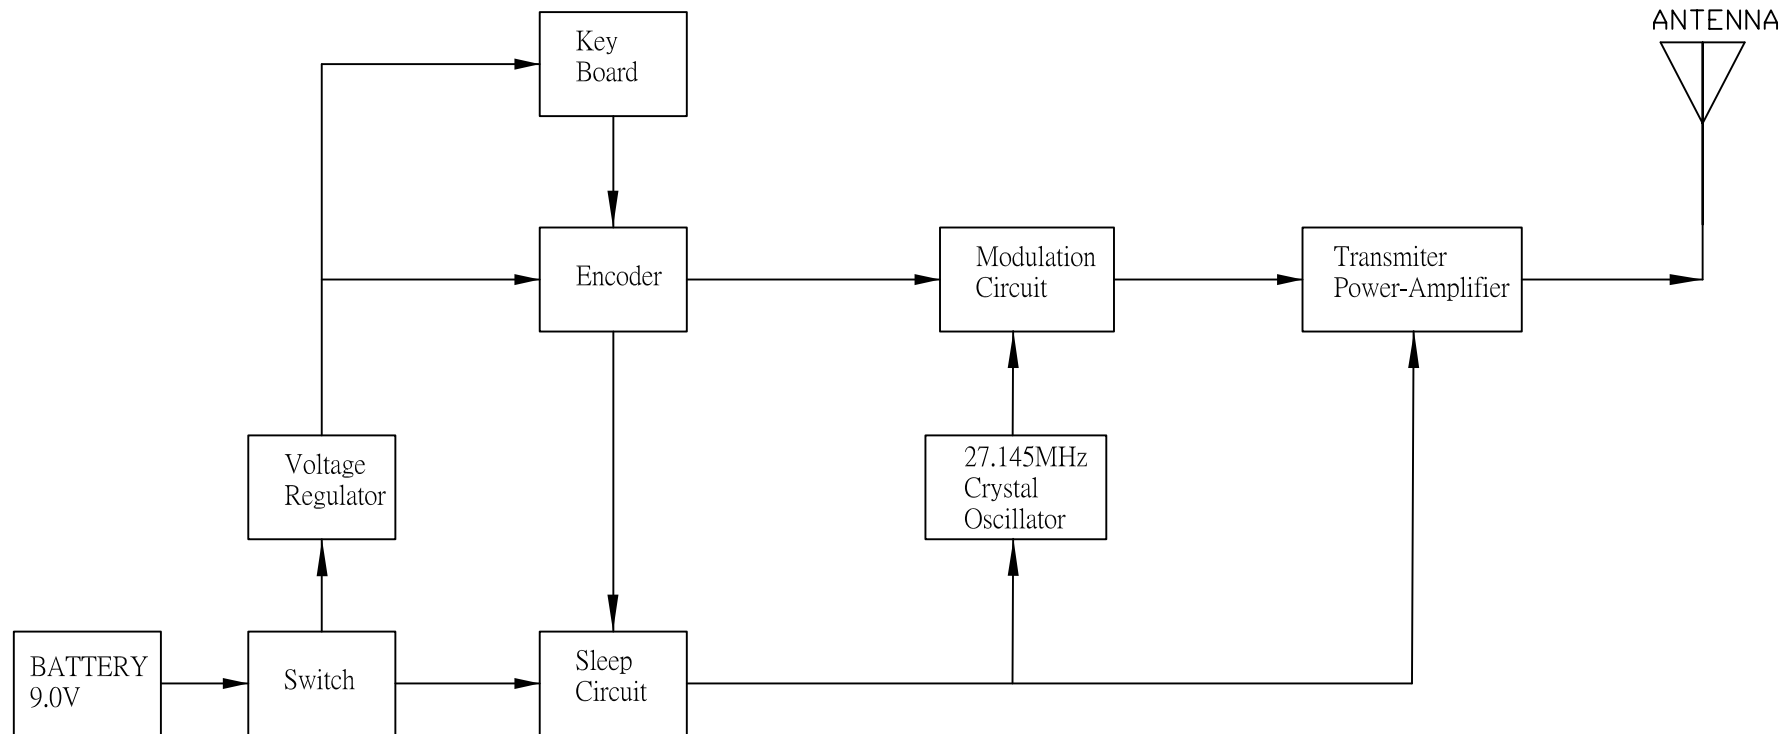

0235 SPY HUNTER CAR 27.145MHz TX BLOCK DIAGRAM

Company : Early Light Industrial Co. Ltd.

Title : Wow Wee project : Spy Hunter Car (27.145MHz TX)

Model No. : #0235

Drawing No. : EL-0235-SC-01

Drawed By : K.K Chan