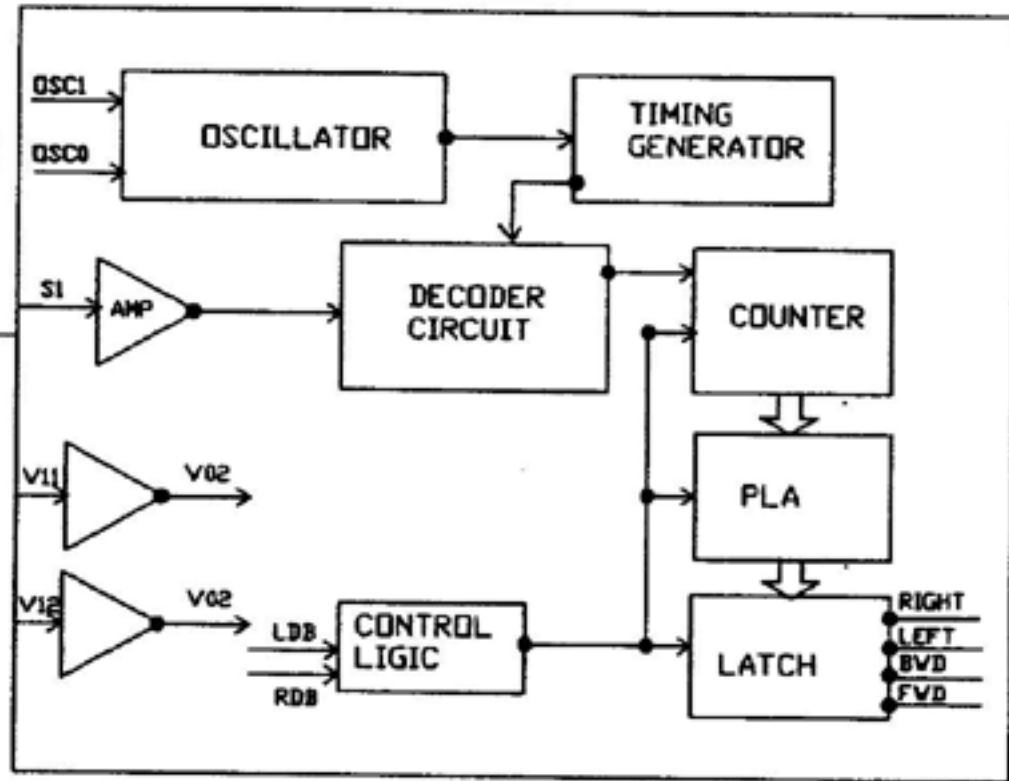

49.860MHZ RX VERSION RC JET CAR

ISSUE	CHANGE DETAIL	DATE	CHECKED	APP.

RX ANTENNA

49.860MHZ SUPER-REGENERATION CIRCUIT
Q-1
RF AMPLIFIER & DETECTOR

LOCAL OSC 128KC +/-20%

IC-1 RX2C DECODER

ZD-1 DC VOLTAGE REGULATOR FOR IC1 FRONT-END

POWER PAD AA BATTERY 8 X1.2VDC
T30-600 THERMAL PROTECTION & OVER-CURRENT PROTECTION

DC POWER SUPPLY RECHARGEABLE TYPE

UNIT-PICKED UP

49.860MHZ RX VERSION

DO NOT SCALE DRAWING	TITLE BLOCK DIAGRAM-RX		Q'TY	UNIT
UNLESS OTHERWISE SPECIFIC DEC ±0.1 ANGLE ±1°	MATERIAL	VERSION-- 49.860MHZ (RX)	FINISH	SCALE
GENERAL DRAFT	MODEL RC JET CAR	ITEM NO 0232	PART NO. 421-366BR49-8601	
UNLESS OTHERWISE SPECIFIC WALL THICKNESS	DRAWN BLEE 22/2/2004	CHECKED	APPROVED LEE. 28/2/2004	SIZE A4