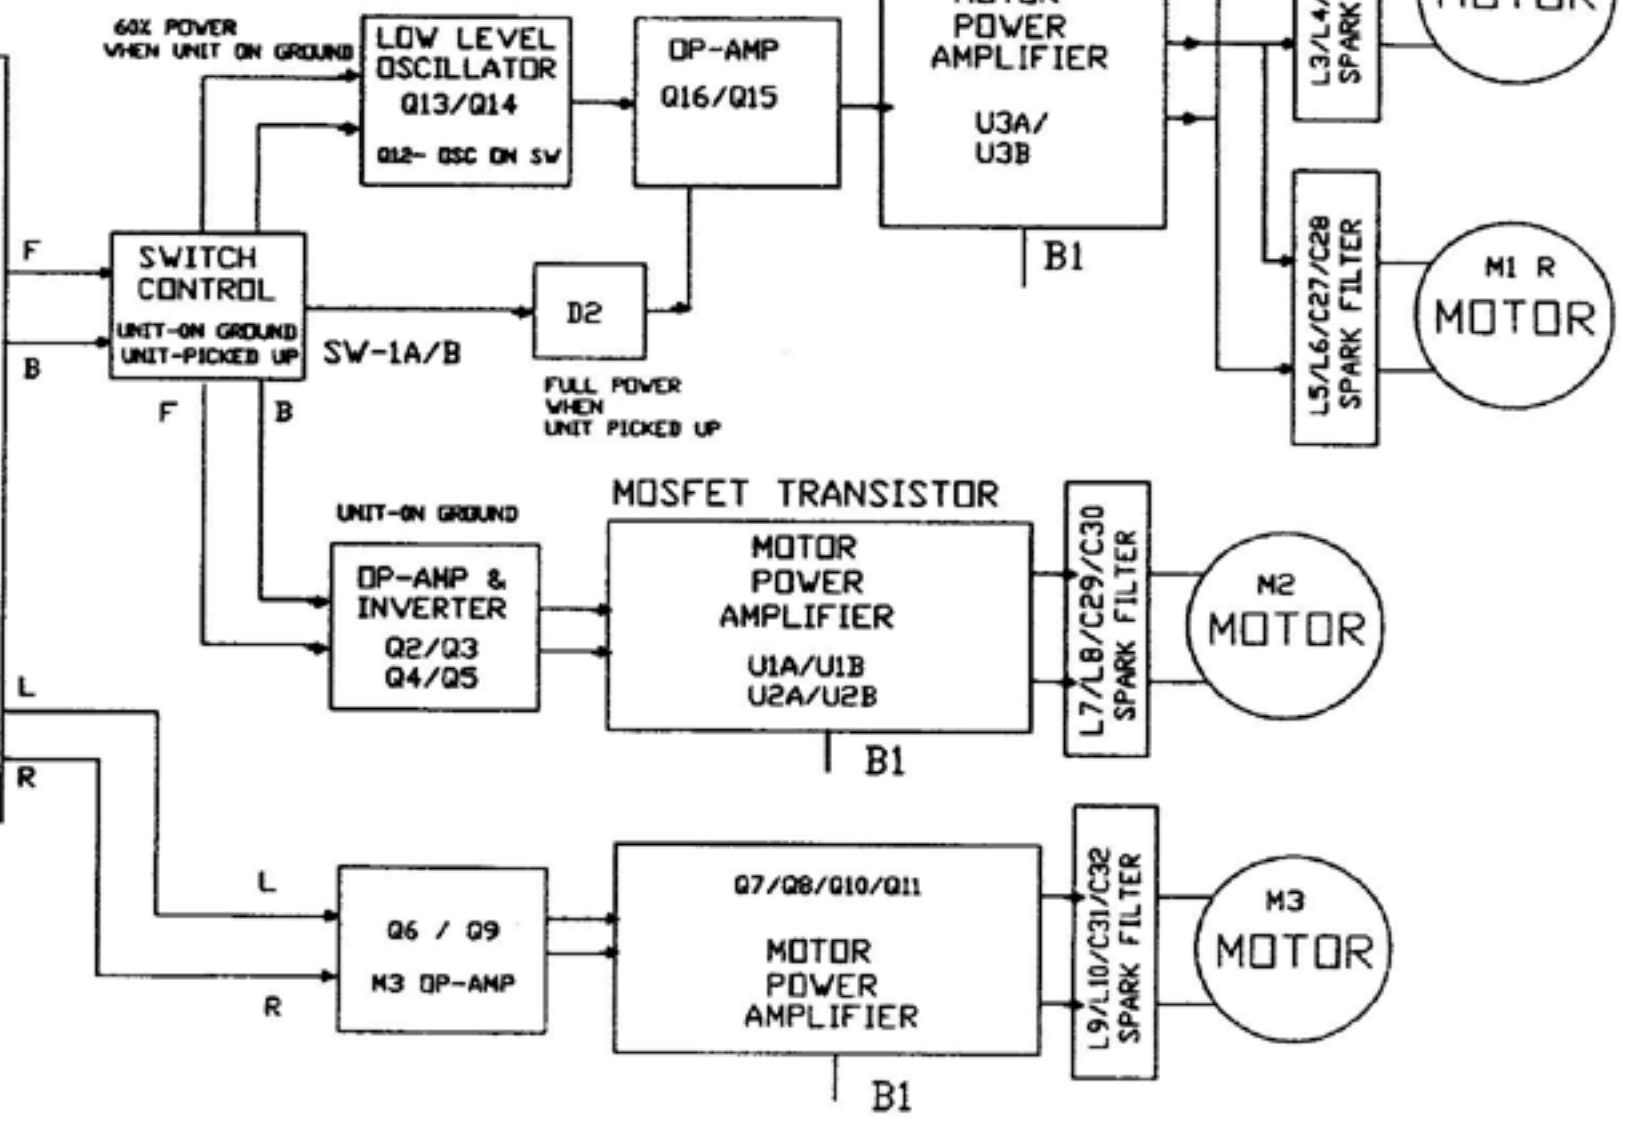

49.860MHZ RX VERSION RC JET CAR

ISSUE	CHANGE DETAIL	DATE	CHECKED	APP.

RX ANTENNA

49.860MHZ SUPER-REGENERATION CIRCUIT
Q-1
RF AMPLIFIER & DETECTOR

LOCAL OSC 128KC +/-20%

IC-1 RX2C DECODER

ZD-1 DC VOLTAGE REGULATOR FOR IC1 FRONT-END

POWER PAD AA BATTERY 8 X1.2VDC
T30-600 THERMAL PROTECTION & OVER-CURRENT PROTECTION

DC POWER SUPPLY RECHARGEABLE TYPE

UNIT-PICKED UP

49.860MHZ RX VERSION

DO NOT SCALE DRAWING	TITLE BLOCK DIAGRAM-RX		Q'TY	UNIT
UNLESS OTHERWISE SPECIFIC DEC ±0.1 ANGLE ±1°	MATERIAL	VERSION-- 49.860MHZ (RX)	FINISH	SCALE
GENERAL DRAFT	MODEL RC JET CAR	ITEM NO 0232	PART NO. 421-366BR49-8601	
UNLESS OTHERWISE SPECIFIC WALL THICKNESS	DRAWN BLEE 22/2/2004	CHECKED	APPROVED LEE. 28/2/2004	SIZE A4