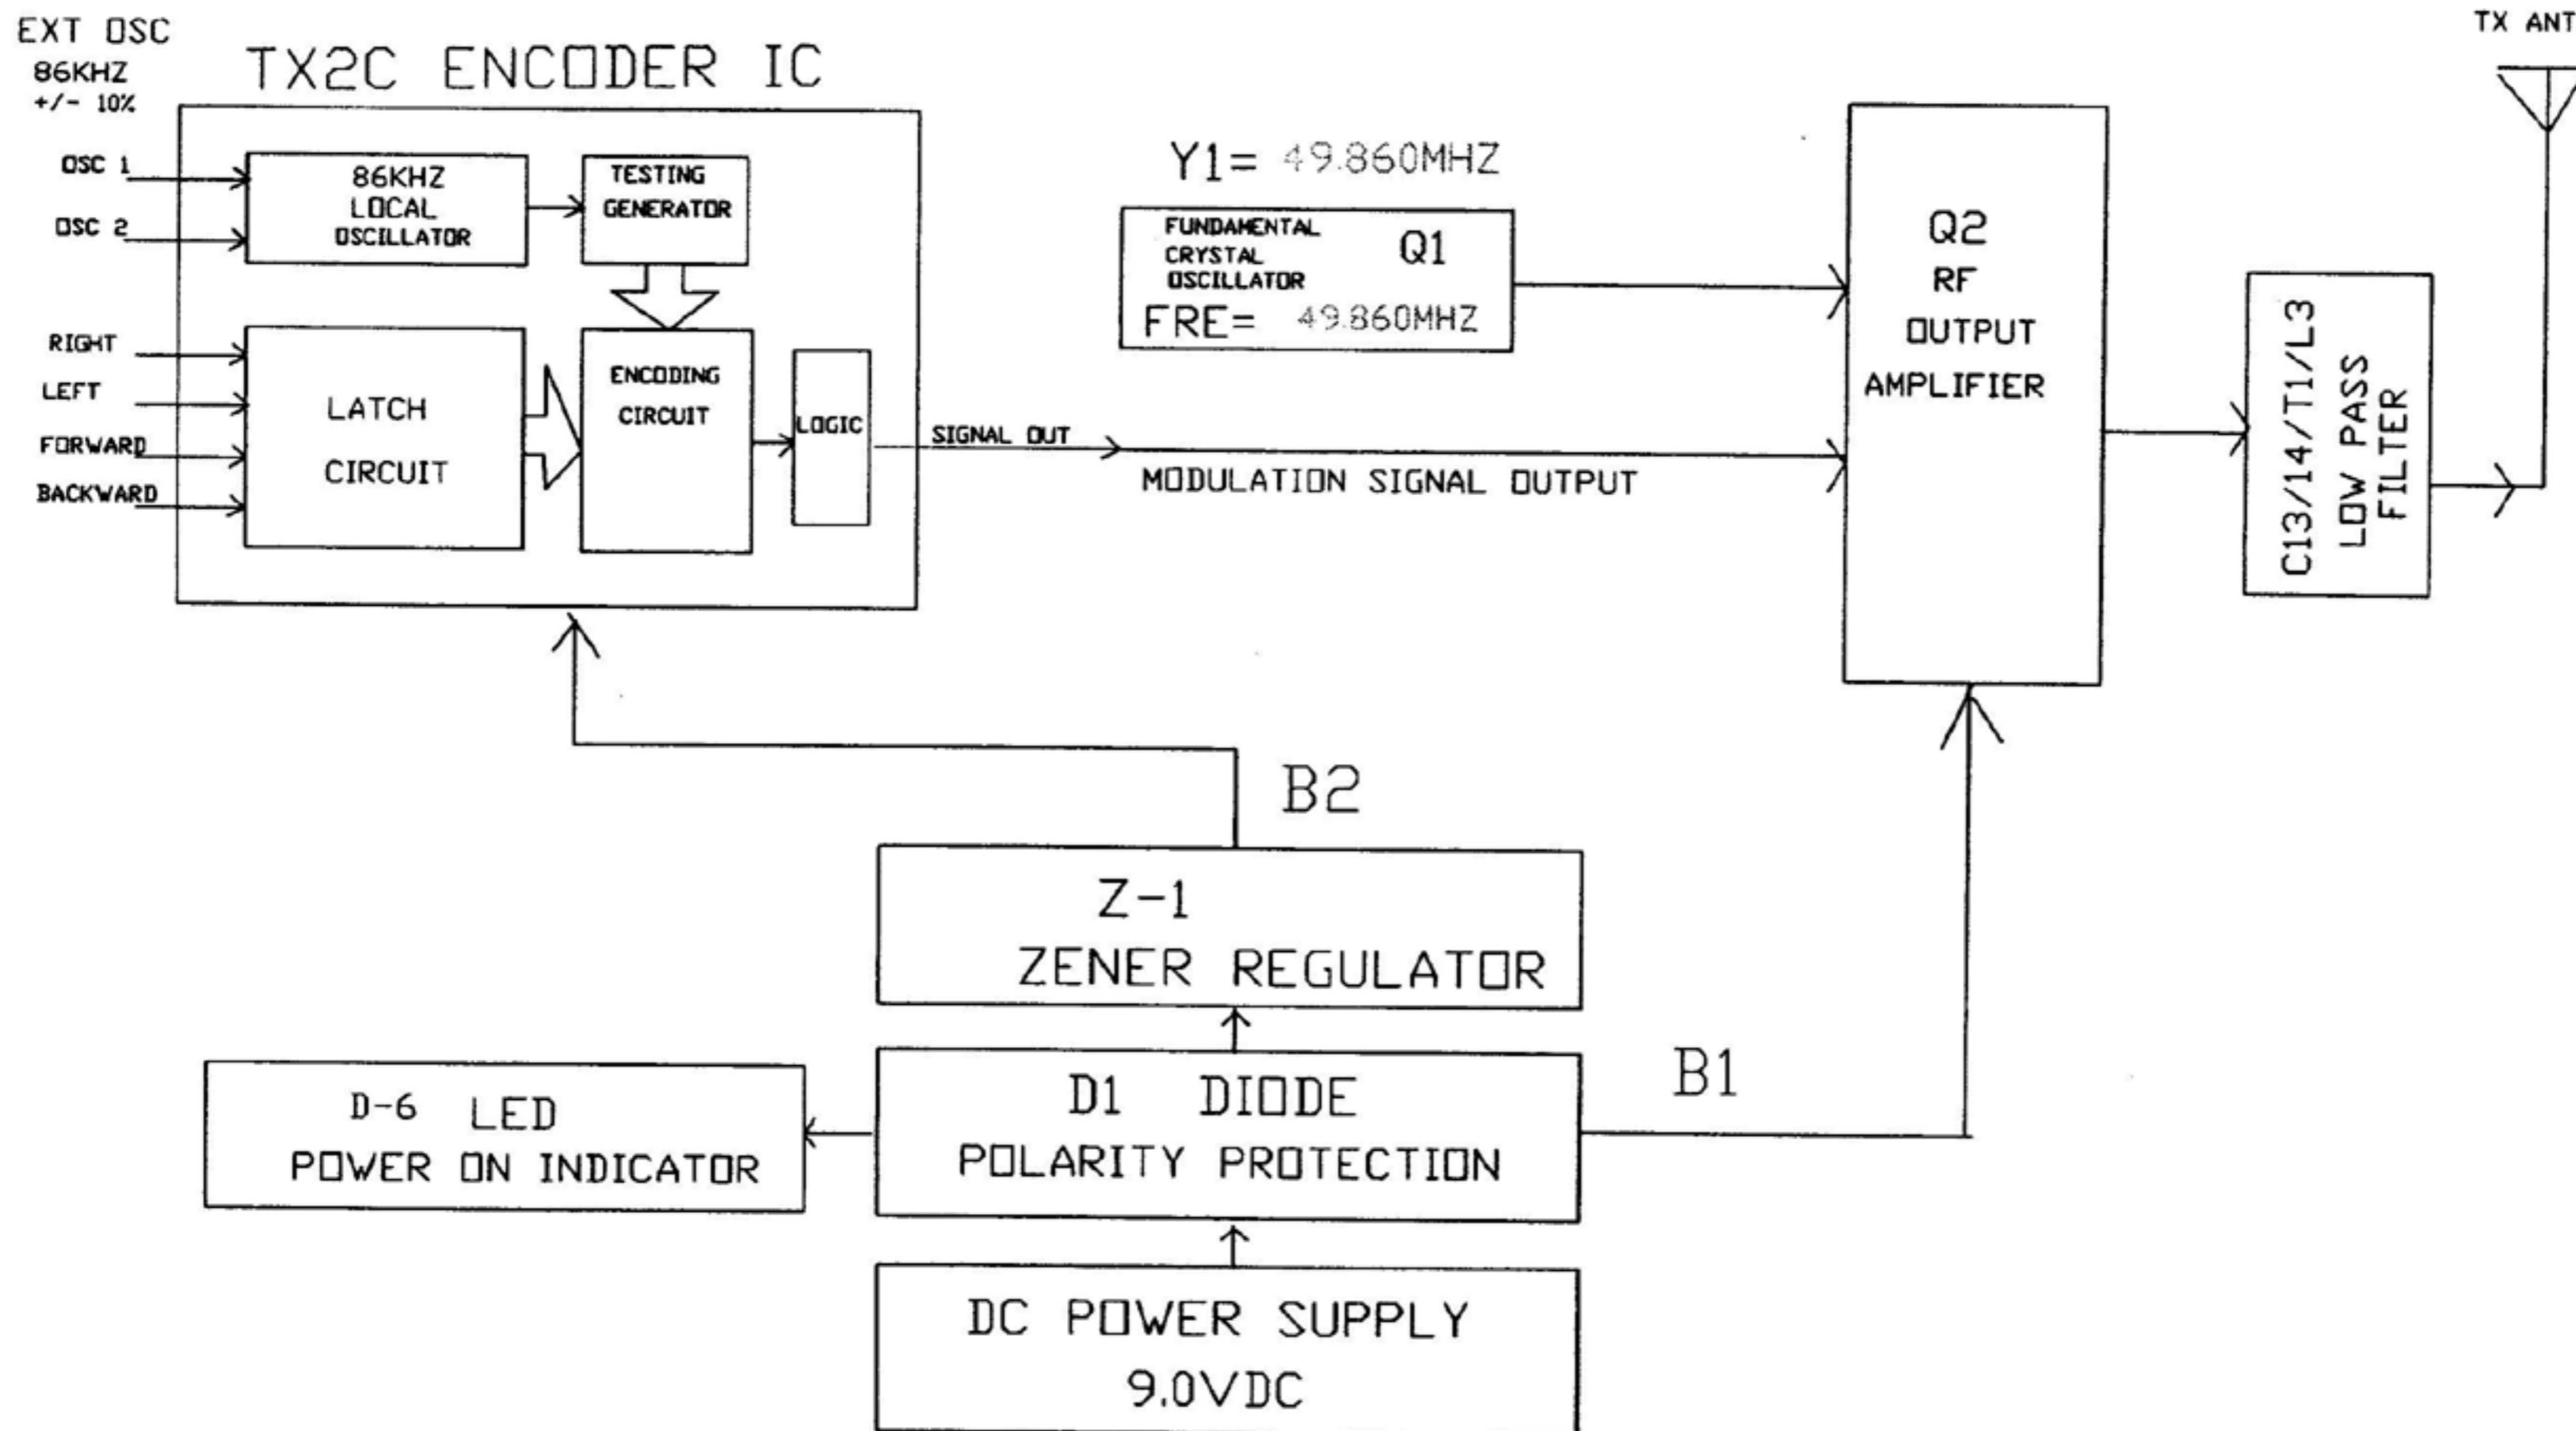

49.860MHZ TX VERSION RC JET CAR

ISSUE	CHANGE DETAIL	DATE	CHECKED	APP.

49.860MHZ TX VERSION

DO NOT SCALE DRAWING	TITLE BLOCK DIAGRAM-TX		Q'TY	UNIT
UNLESS OTHERWISE SPECIFIC DEC ±0.1 ANGLE ±1°	MATERIAL 49.860MHZ TX SIDE	FINISH		SCALE
GENERAL DRAFT	MODEL RC JET CAR	ITEM 0232	PART NO. 412-366TB49-8601	
UNLESS OTHERWISE SPECIFIC WALL THICKNESS	DRAWN BLEE 22/2/2004.	CHECKED	APPROVED BILLY 28/2/2004	SIZE A4