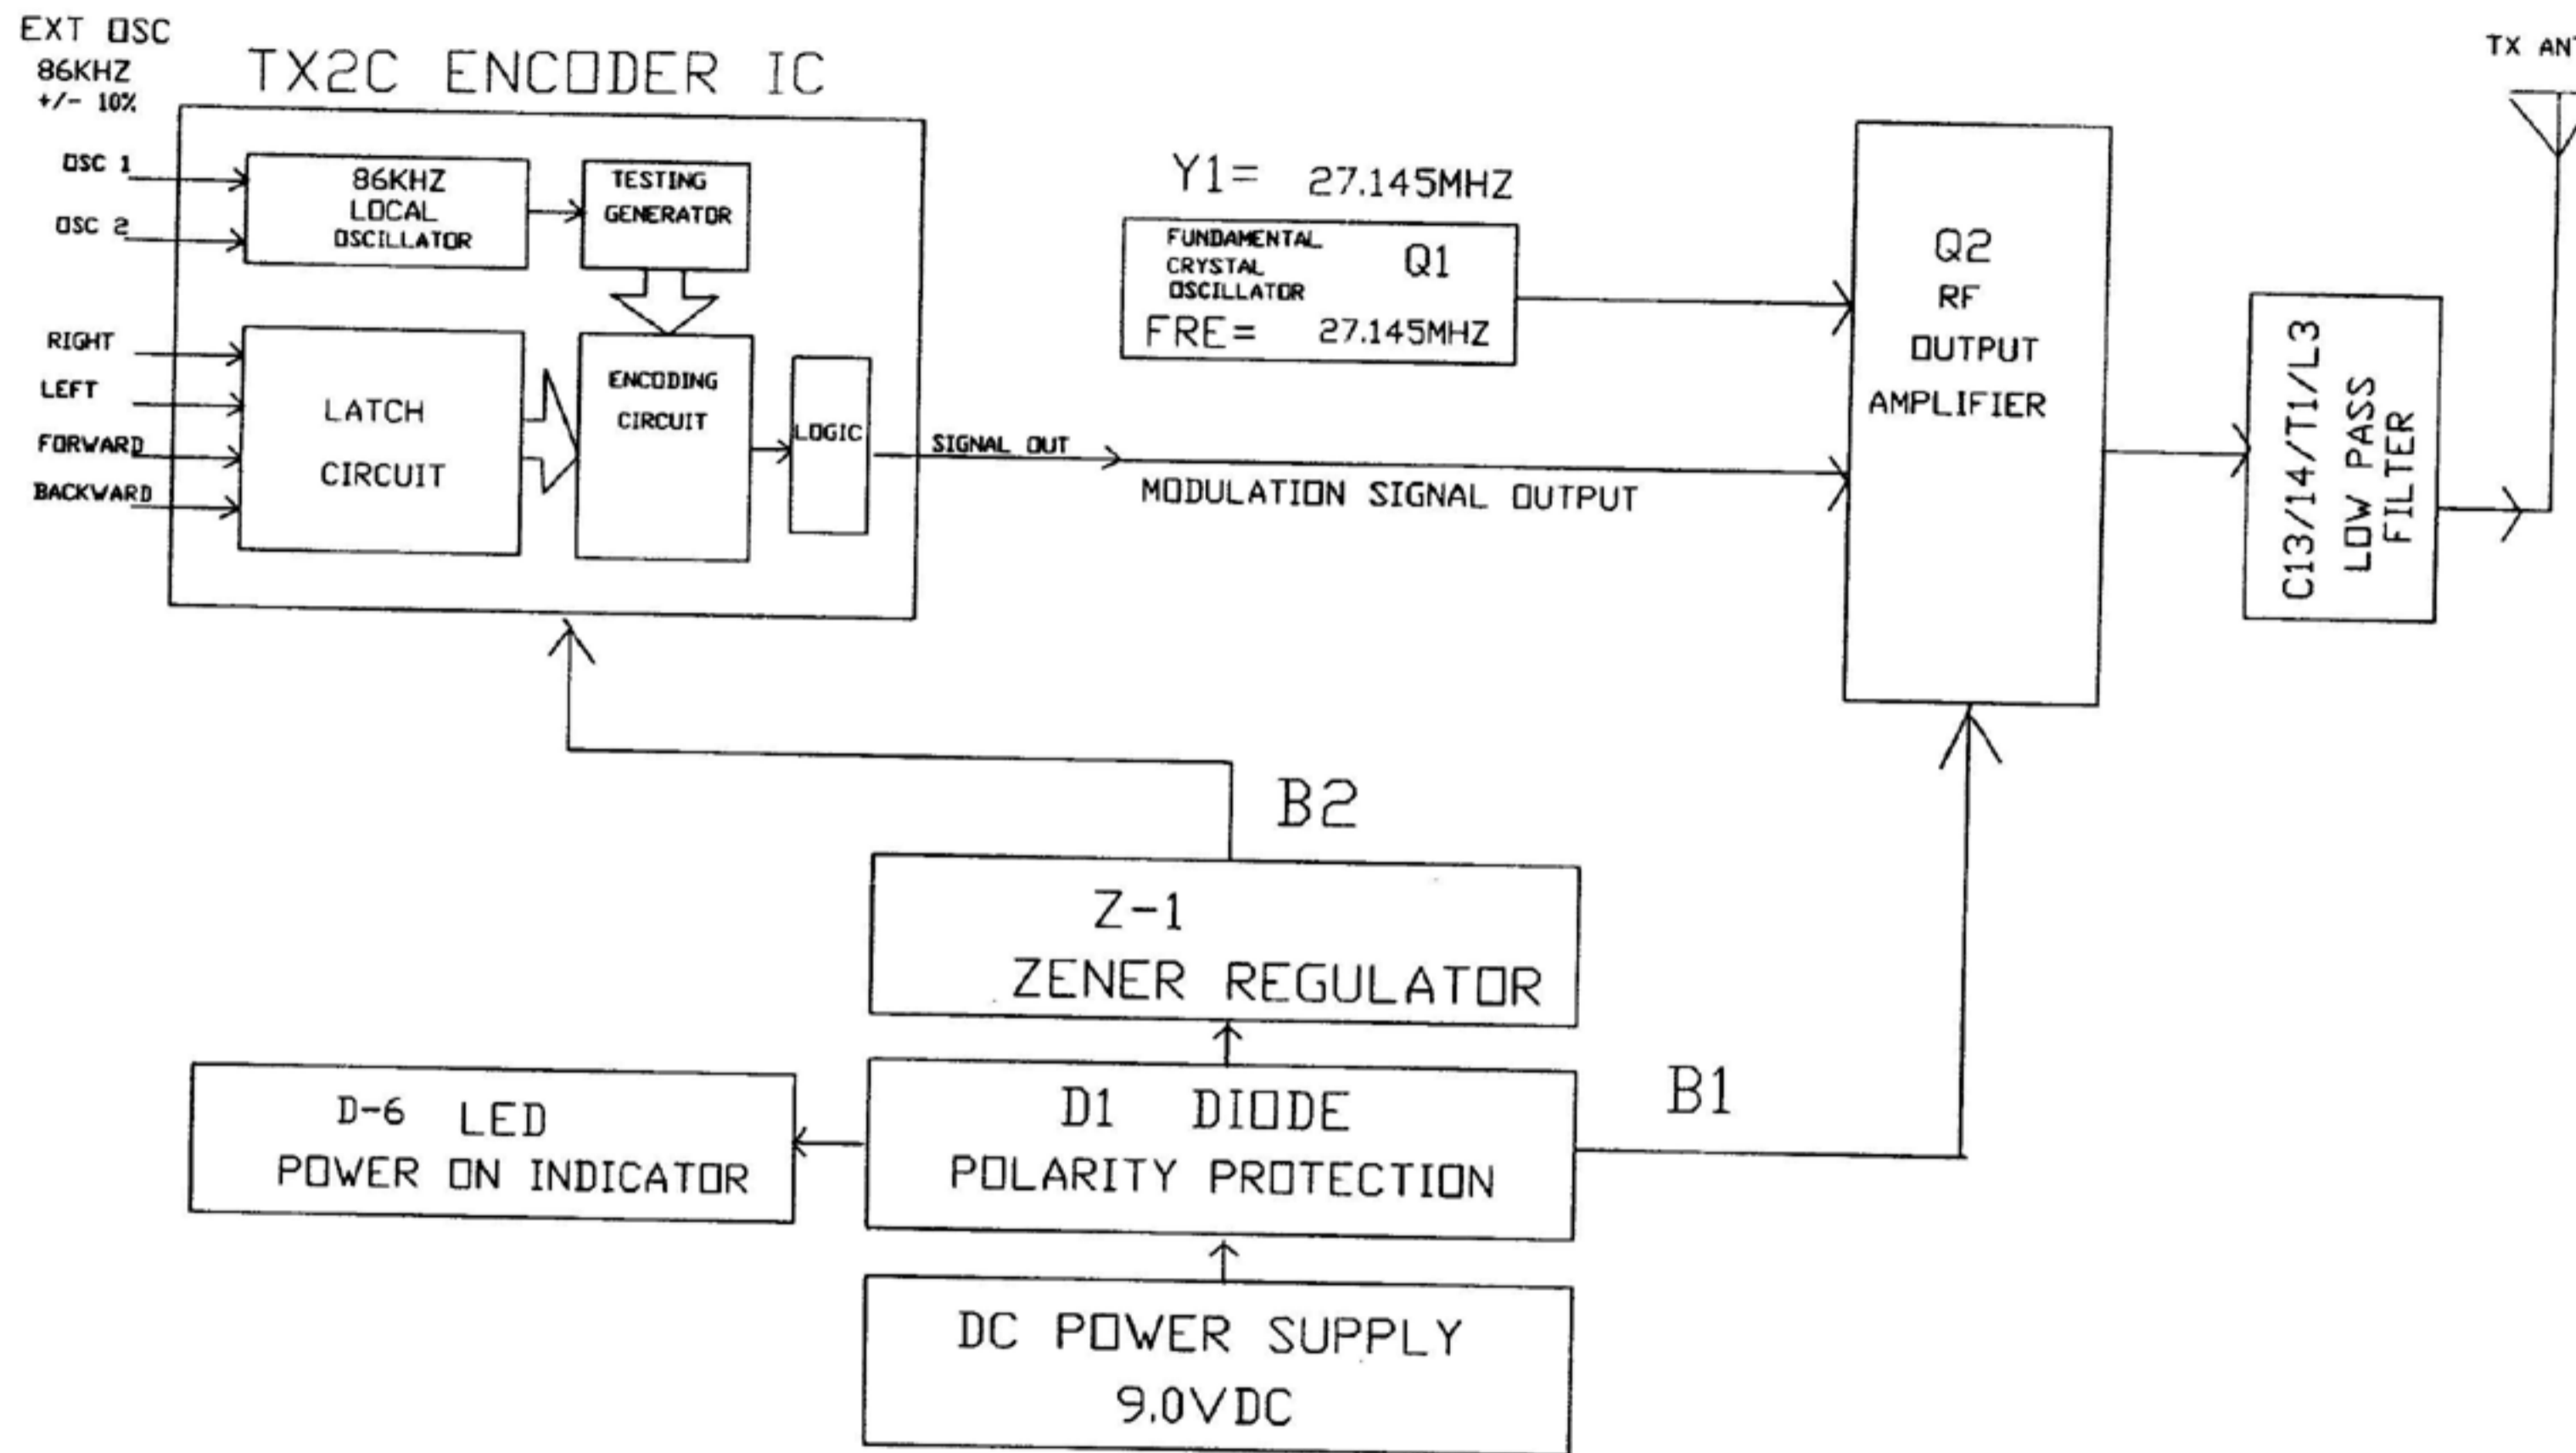

27.145MHZ TX VERSION RC JET CAR

ISSUE	CHANGE DETAIL	DATE	CHECKED	APP.

27.145MHZ TX VERSION

DO NOT SCALE DRAWING	TITLE BLOCK DIAGRAM-TX		Q'TY	UNIT
UNLESS OTHERWISE SPECIFIC DEC ±0.1 ANGLE ±1°	MATERIAL	TX SIDE	FINISH	SCALE
GENERAL DRAFT	MODEL RC JET CAR	ITEM 0232	PART NO. 412-366TB27-1401	⊕
UNLESS OTHERWISE SPECIFIC WALL THICKNESS	DRAWN BLEE 22/2/2004	CHECKED	APPROVED BILLY 28/2/2004	SIZE A4