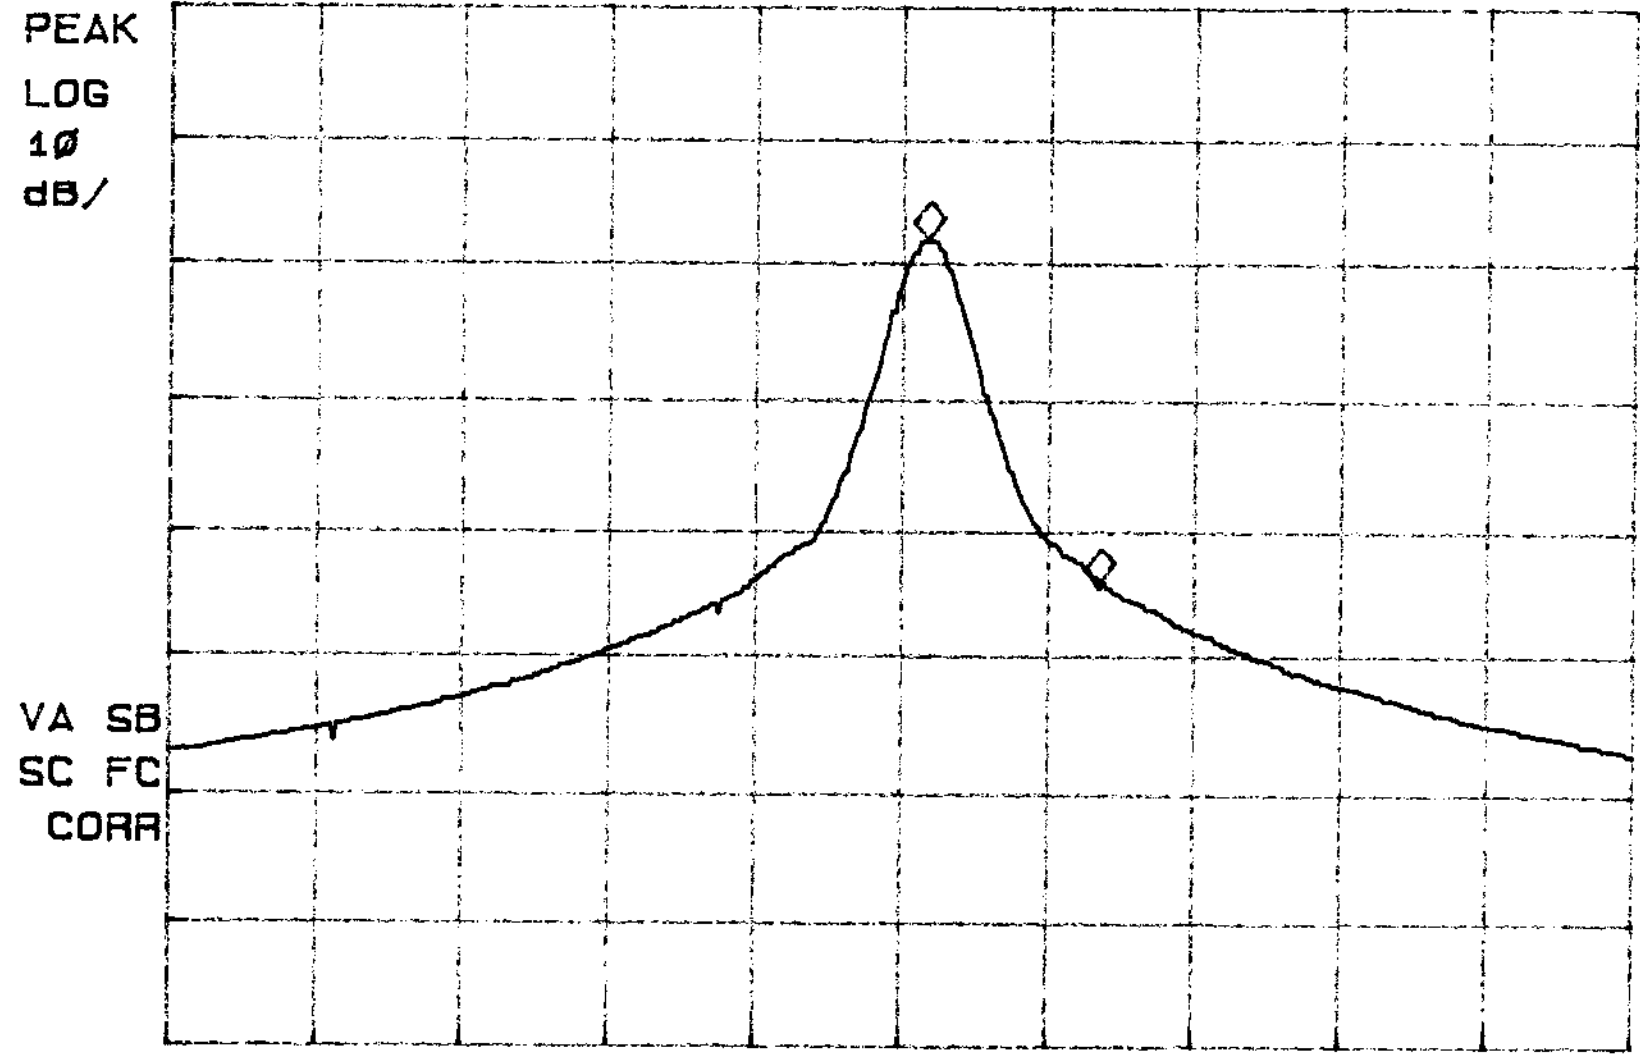

hp

REF 117.0 dB μ V AT 20 dB

MKR 11.8 kHz
-26.29 dB

START 49.8100 MHz
#RES BW 3.0 kHz

#VBW 3 kHz

STOP 49.9100 MHz
#SWP 1.00 sec