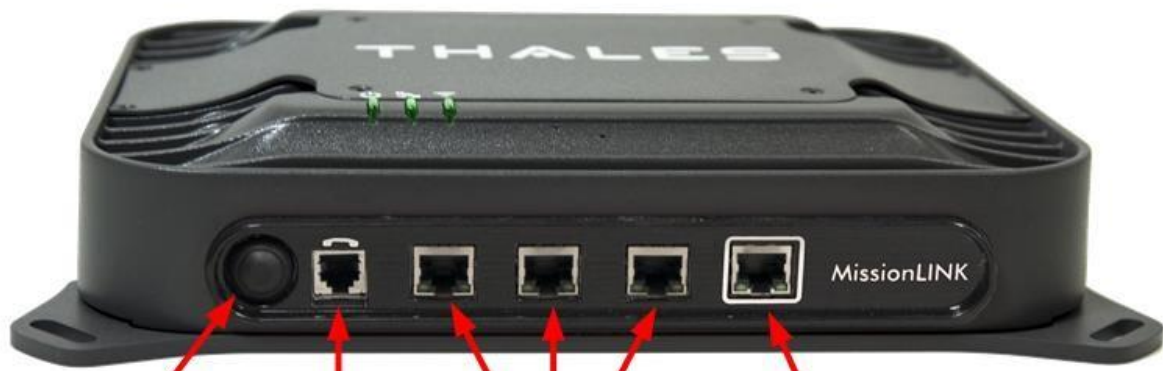

# MissionLINK

External Photos

Power Switch

RJ-14 POTS

RJ-45 Ethernet

WAN