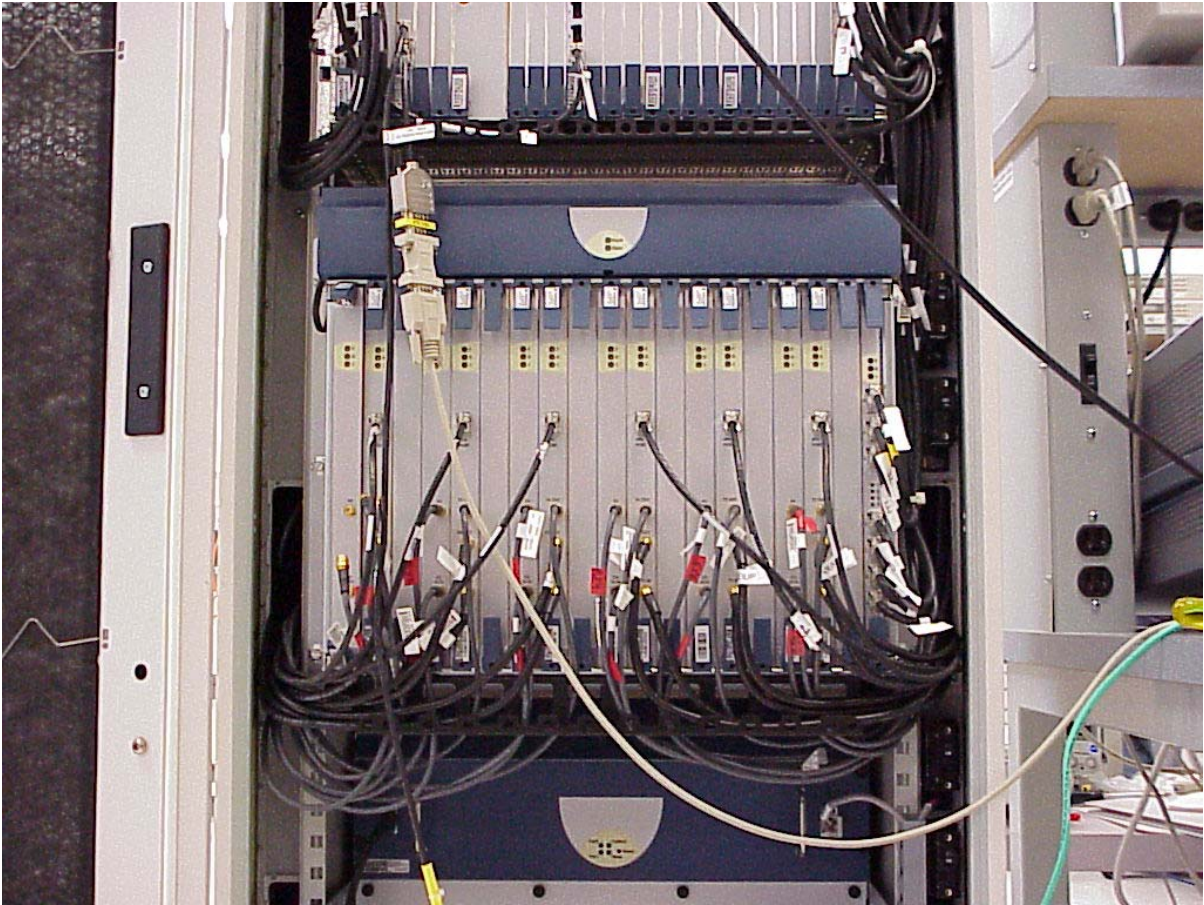

Power Amplifier 60Watt

Tx Card Top side

Tx Card Bottom Side

Rx Card Top Side

Rx Card Bottom Side

RBS1130

LNA's

Cello Shelf

Rx-Tx Card Shelf

HPA Shelf.