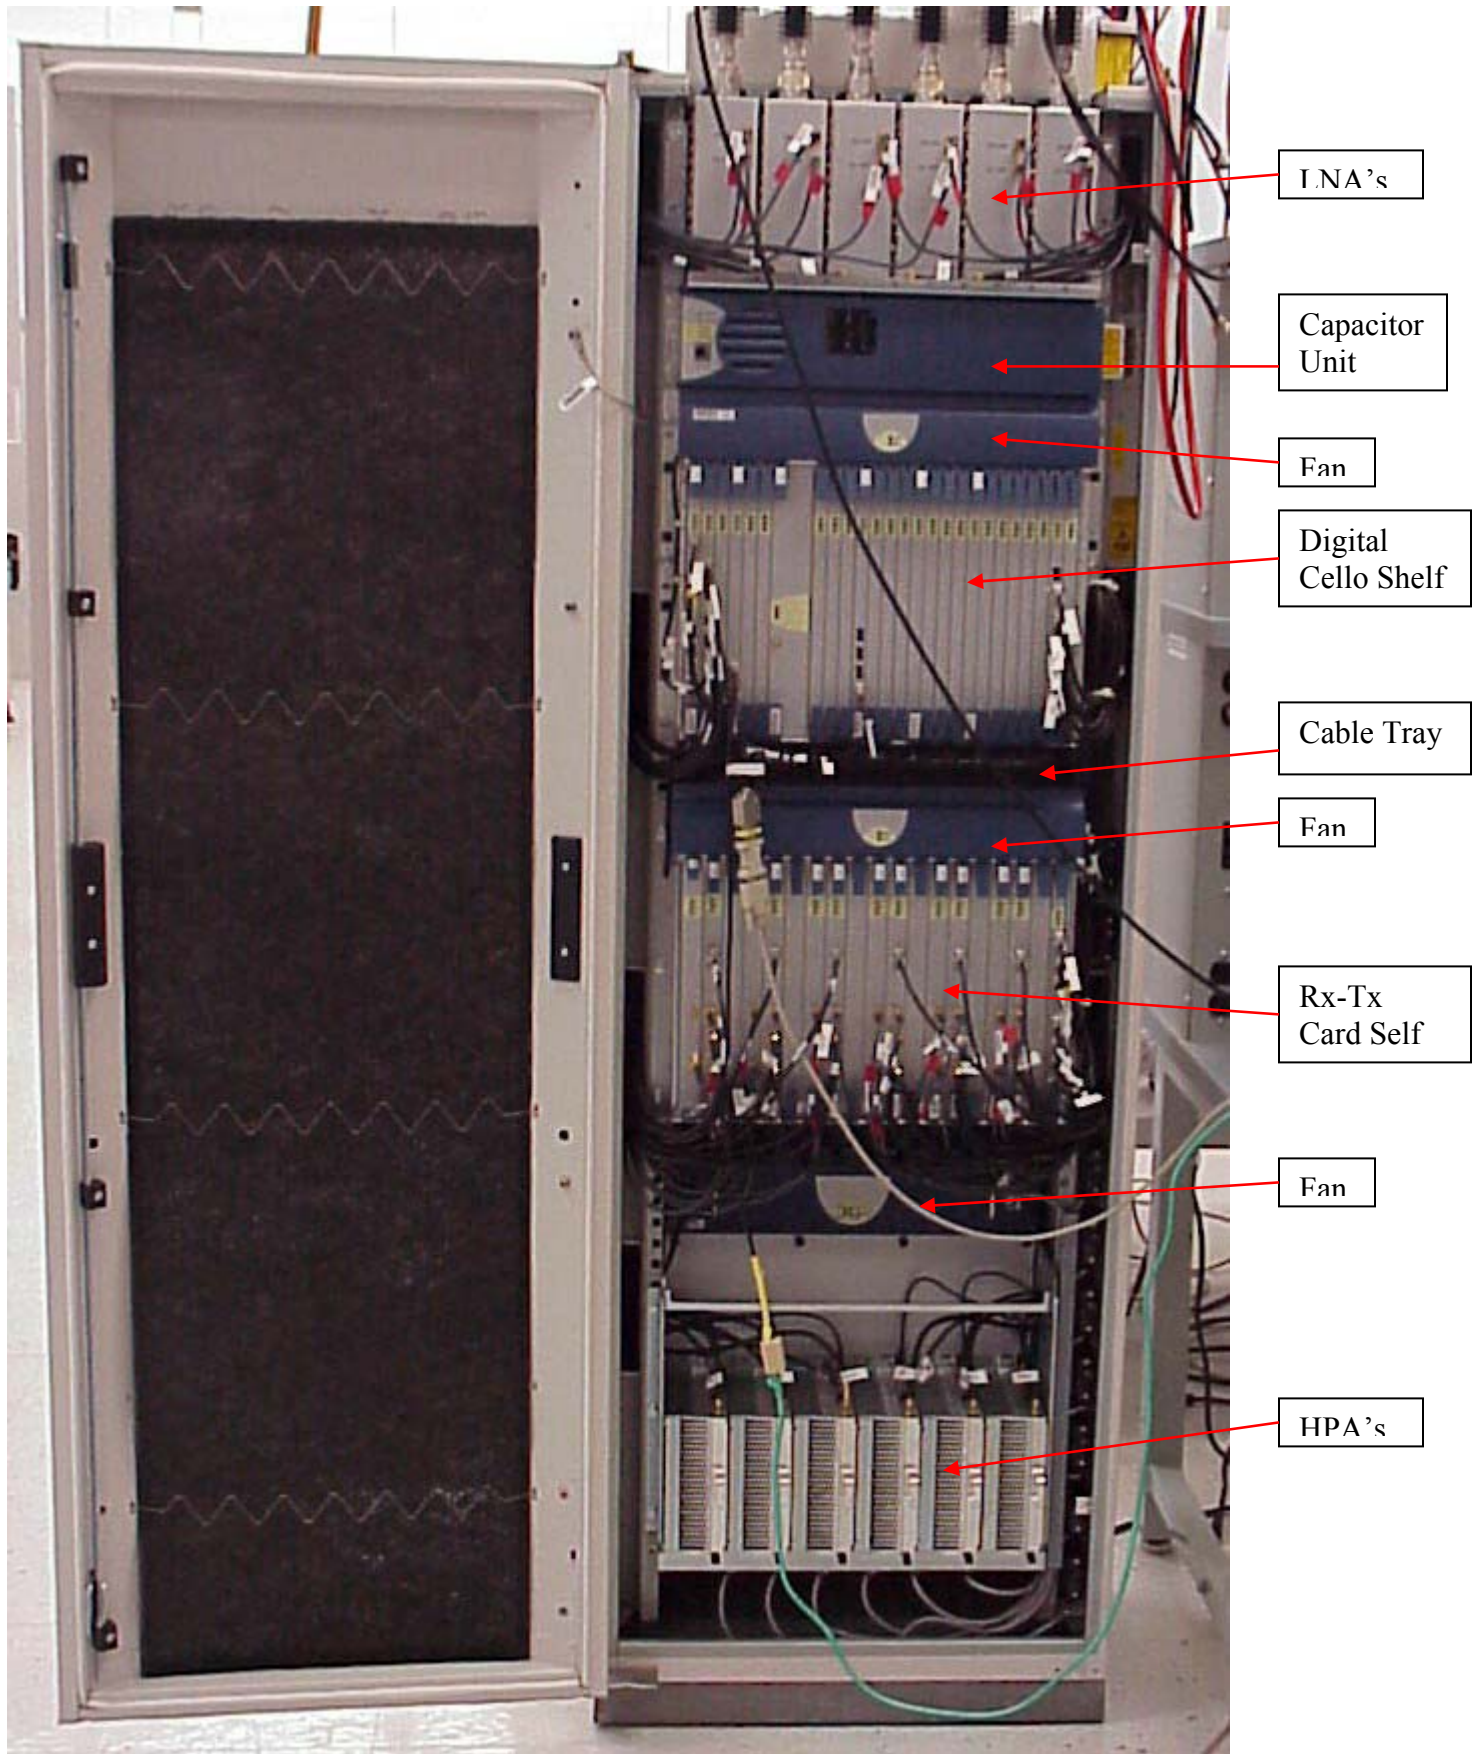

Power Amplifier 60Watt

Tx Card Top side

Tx Card Bottom Side

Rx Card Top Side

Rx Card Bottom Side

RBS1130

LNA's

Cello Shelf

Rx-Tx Card Shelf

HPA Shelf.