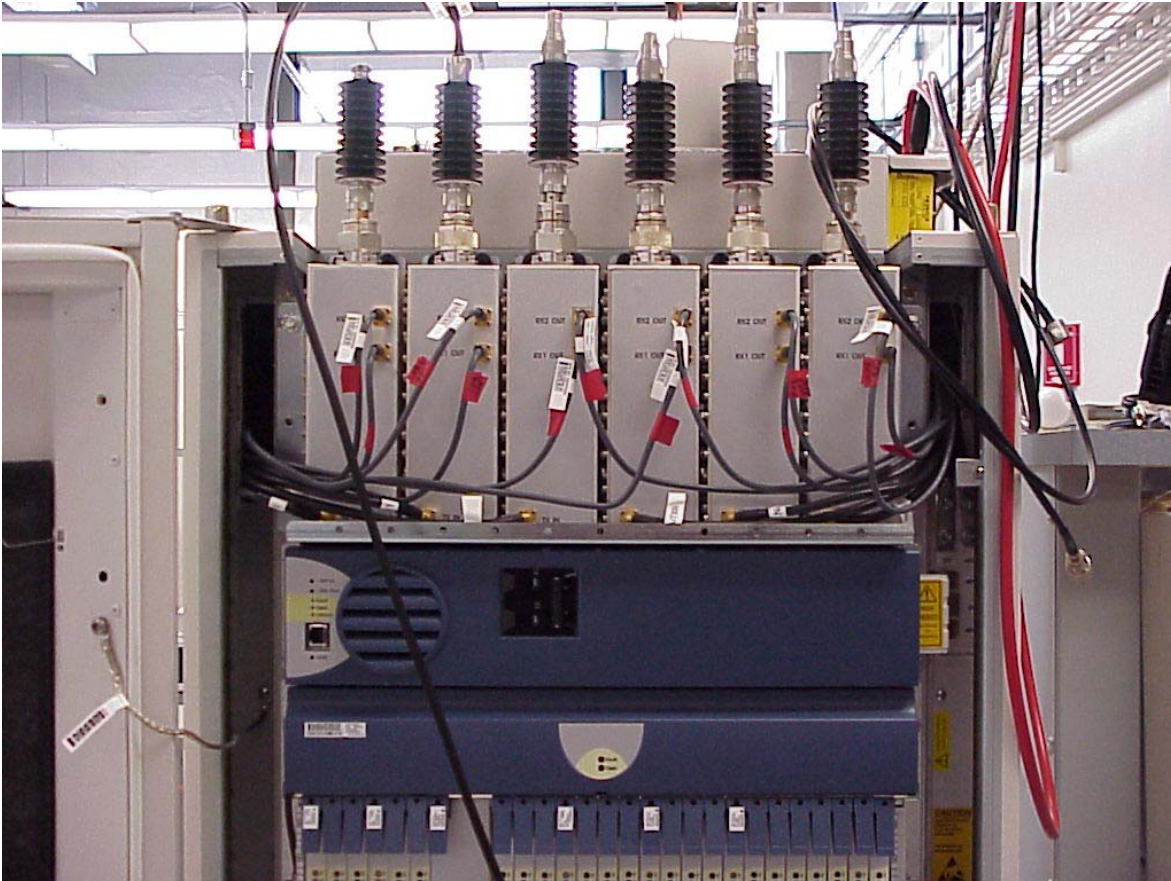

Power Amplifier 60Watt

Tx Card Top side

Tx Card Bottom Side

Rx Card Top Side

Rx Card Bottom Side

RBS1130

LNA's

Cello Shelf

Rx-Tx Card Shelf

HPA Shelf.