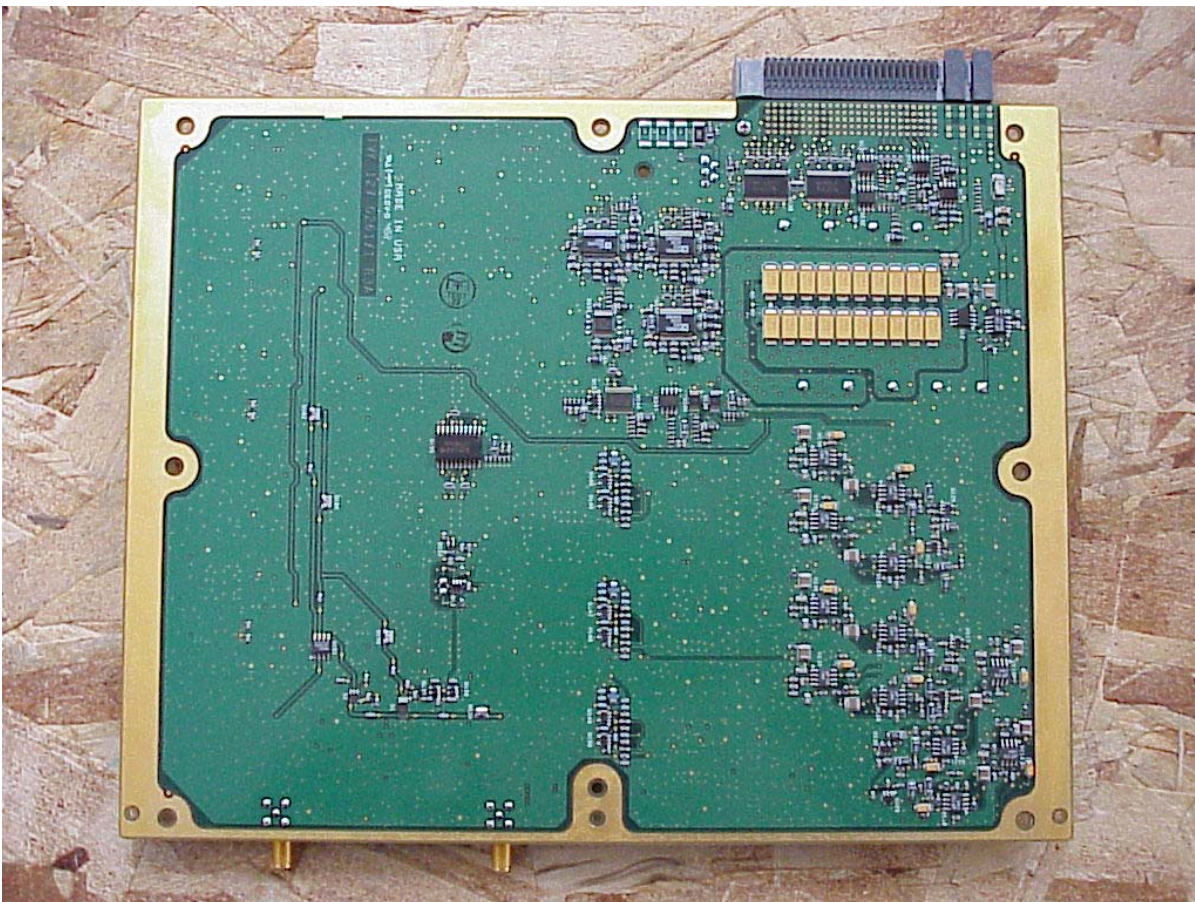

Power Amplifier 60Watt

Tx Card Top side

Tx Card Bottom Side

Rx Card Top Side

Rx Card Bottom Side

RBS1130

LNA's

Cello Shelf

Rx-Tx Card Shelf

HPA Shelf.