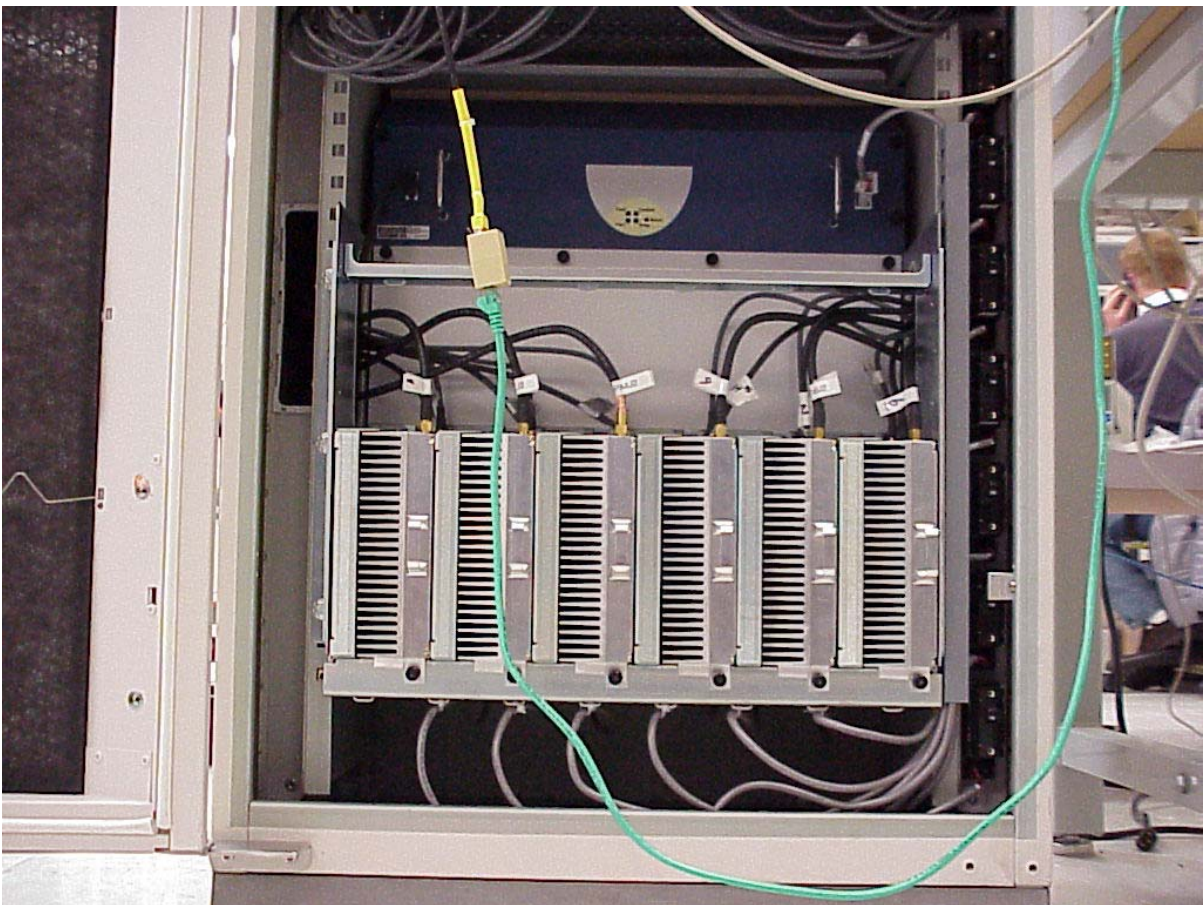

Power Amplifier 60Watt

Tx Card Top side

Tx Card Bottom Side

Rx Card Top Side

Rx Card Bottom Side

RBS1130

LNA's

Cello Shelf

Rx-Tx Card Shelf

HPA Shelf.