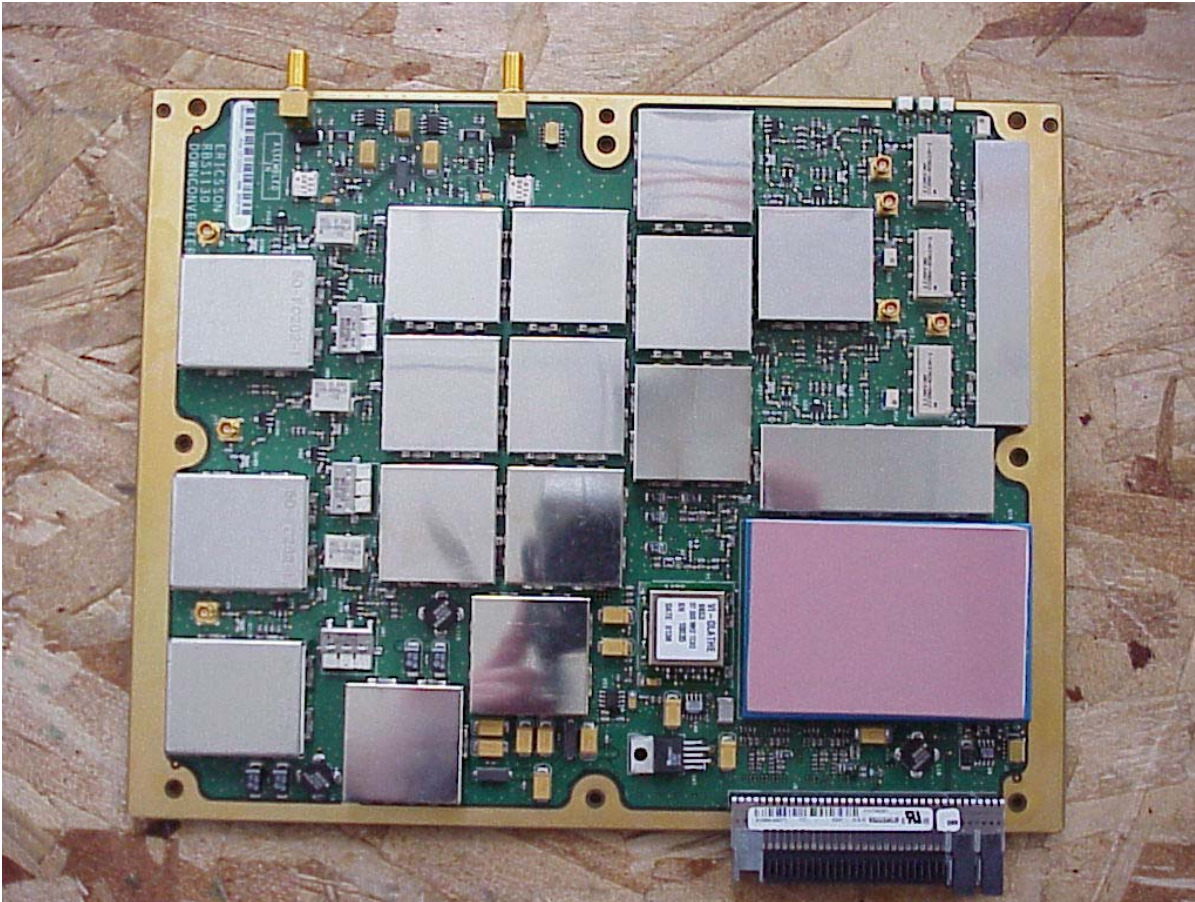

Power Amplifier 60Watt

Tx Card Top side

Tx Card Bottom Side

Rx Card Top Side

Rx Card Bottom Side

RBS1130

LNA's

Cello Shelf

Rx-Tx Card Shelf

HPA Shelf.