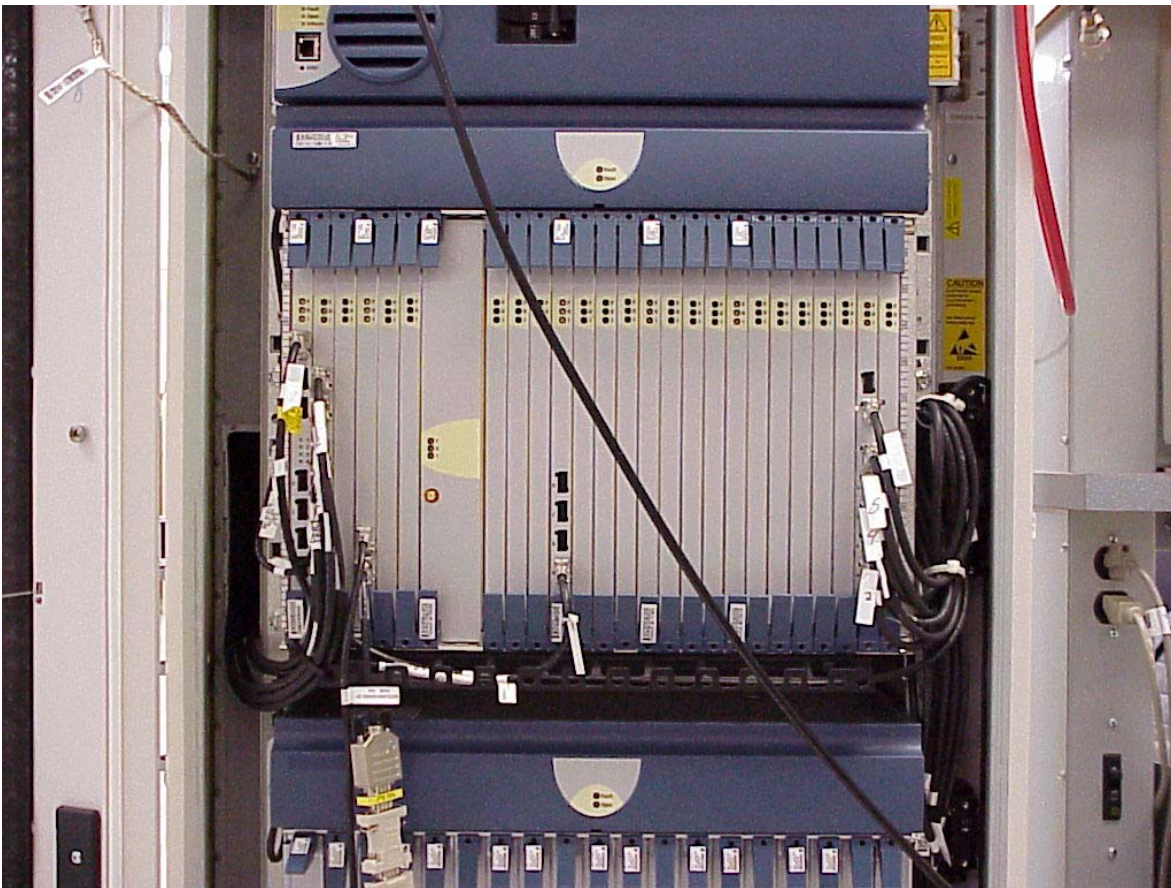

Power Amplifier 60Watt

Tx Card Top side

Tx Card Bottom Side

Rx Card Top Side

Rx Card Bottom Side

RBS1130

LNA's

Cello Shelf

Rx-Tx Card Shelf

HPA Shelf.