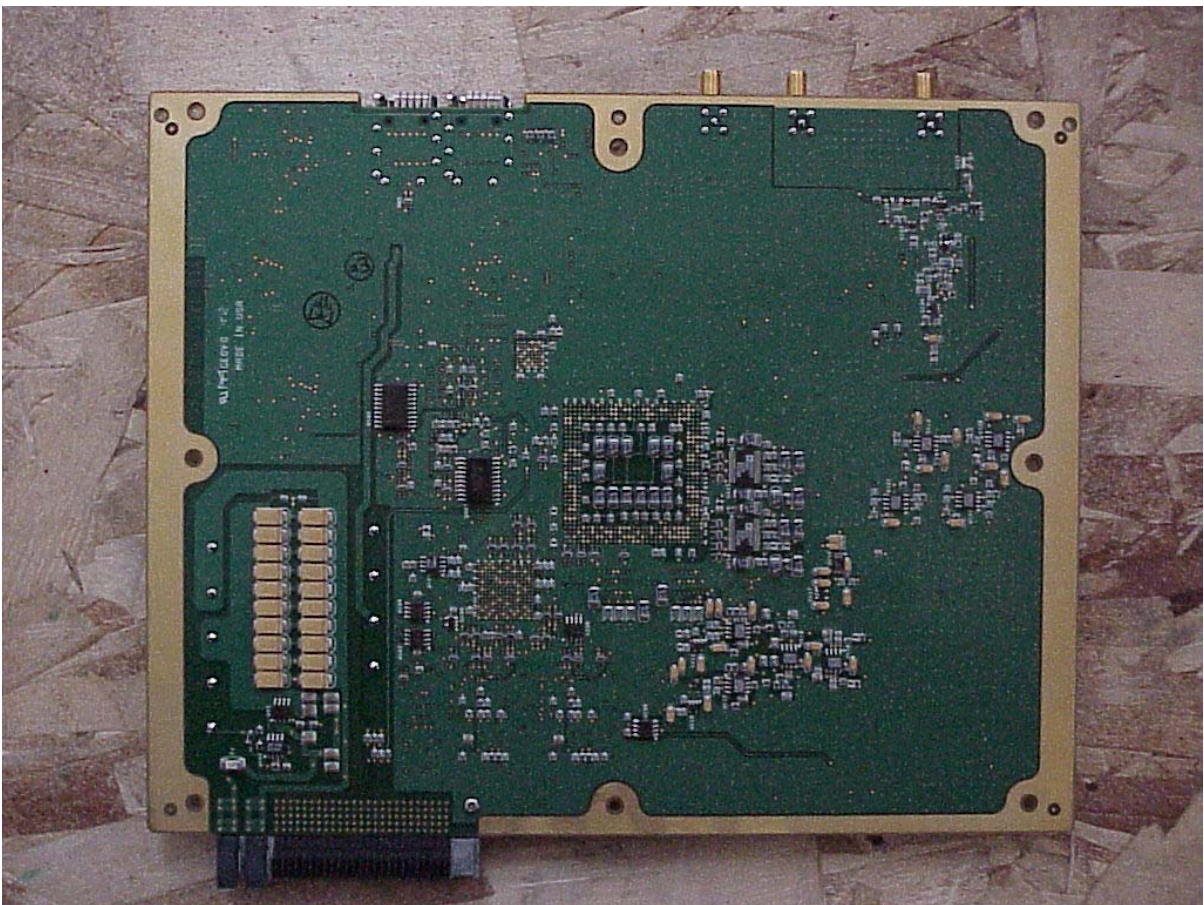

Power Amplifier 60Watt

Tx Card Top side

Tx Card Bottom Side

Rx Card Top Side

Rx Card Bottom Side

RBS1130

LNA's

Cello Shelf

Rx-Tx Card Shelf

HPA Shelf.