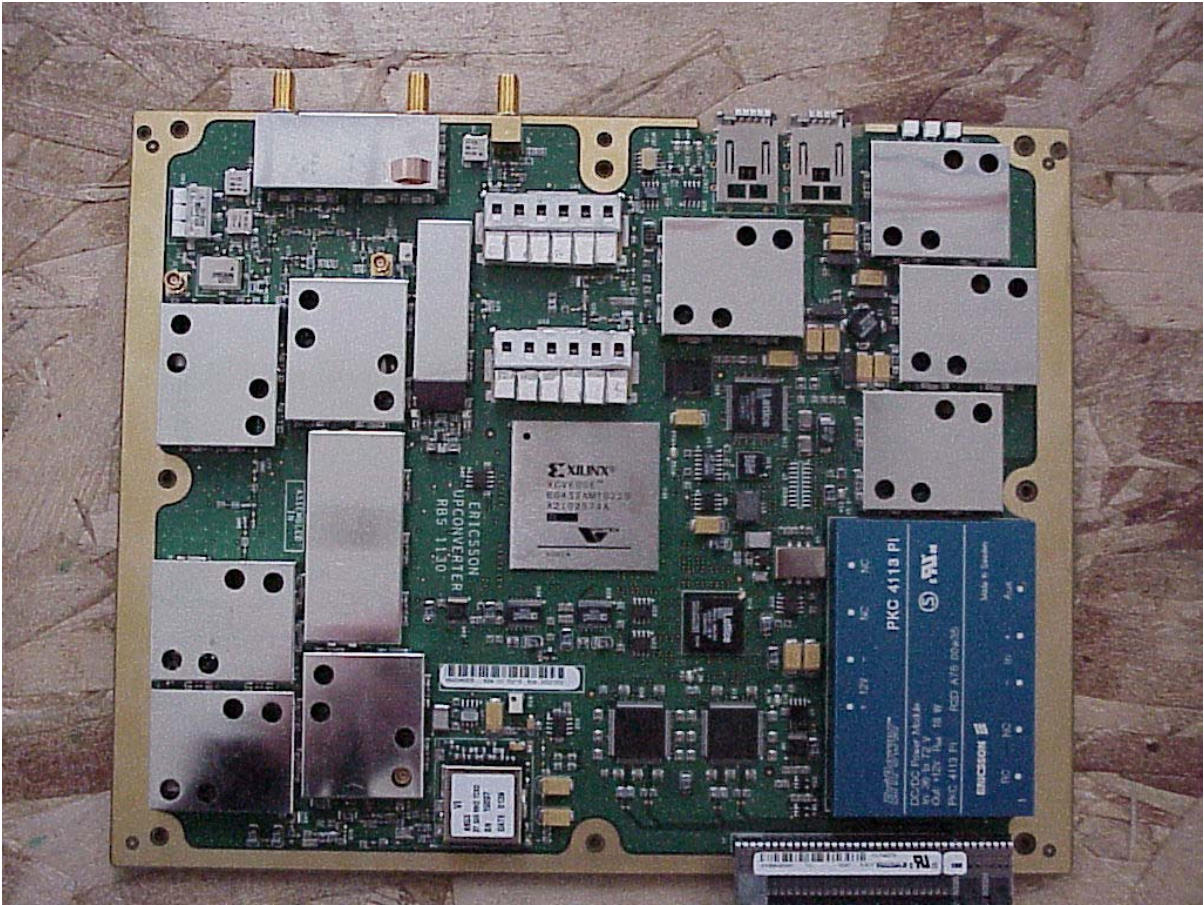

Power Amplifier 60Watt

Tx Card Top side

Tx Card Bottom Side

Rx Card Top Side

Rx Card Bottom Side

RBS1130

LNA's

Cello Shelf

Rx-Tx Card Shelf

HPA Shelf.