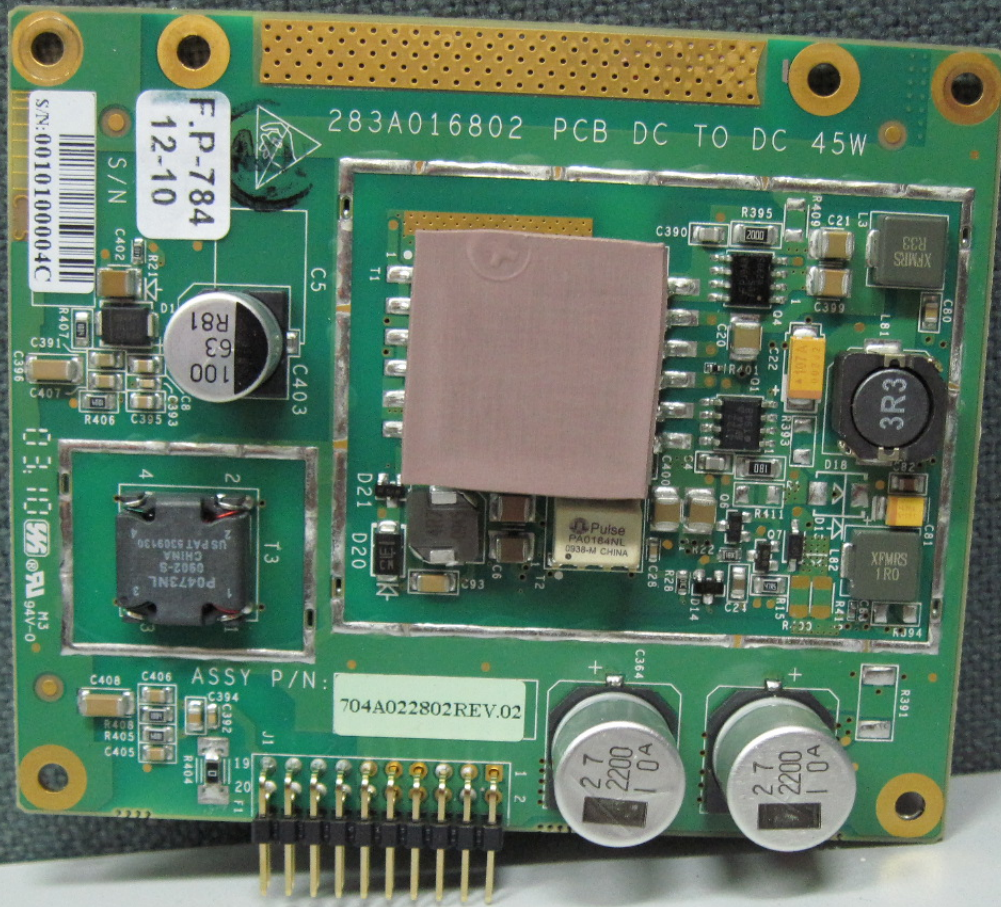

Reference card side 1

FP-735
08-10

VE 700LTE
PROTO II

704A018401REV.06

S/N

P/N

P.S
4

R37 R84 R86 04
R82
C97
R88
C99
R90
C96
R89
R81
C3
R85
R83
C98

L29

L30

L28

Reference card side 2

RF IF Card Side 1

RF IF Card Side 2

Splitter Side 1

Digital card side 1

Digital Card side 2