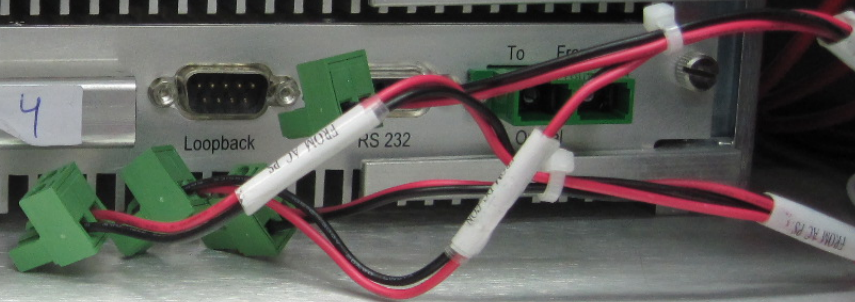

CORNING | MobileAccess
Wireless Solutions
QX Add-On Module AWS

RS 232

Power

CORNING | MobileAccess
Wireless Solutions
QX Add-On Module 700 LTE

2

RS 232

Power

CORNING | MobileAccess
Wireless Solutions
QX Remote Hub Module Cell/PCS

4

Loopback

RS 232

To

From

Add On - AWS

Add On - LTE

RHU CELL PCS