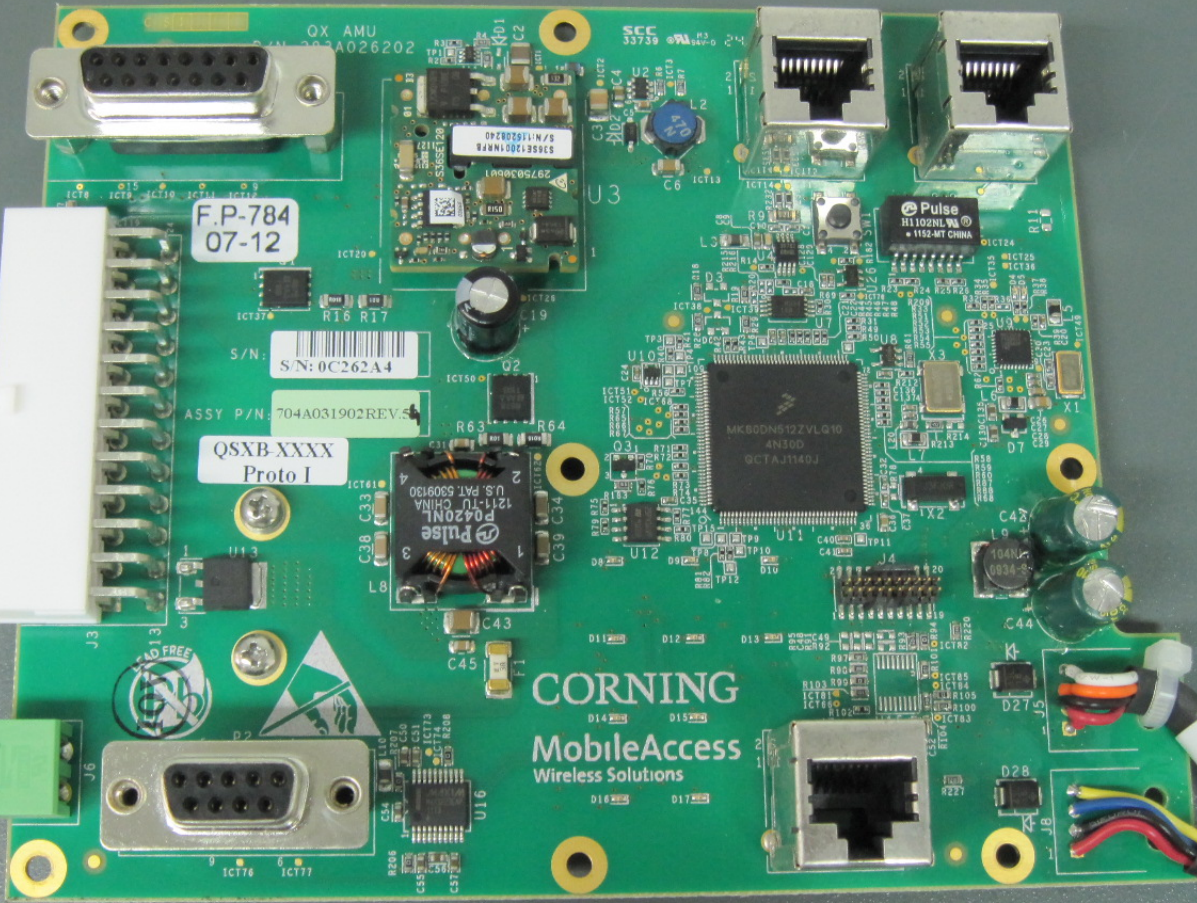

Add On - AWS

Add On - LTE

RHU CELL PCS

4012

CORNING | MobileAccess
Wireless Solutions
QX Add-On Module 700 LTE

2

RS 232

Power

CORNING | MobileAccess
Wireless Solutions
QX Remote Hub Module Cell/PCS

4

Loopback

RS 232

To From
Optical

FROM AC DC

F.P-784
07-12

S/N: 
S/N: 0C262A4

ASSY P/N: 704A031902REV.5

QSXB-XXXX
Proto I

CORNING
MobileAccess
Wireless Solutions

MK80DN512ZVLQ10
4N500
QCTAJ1140J