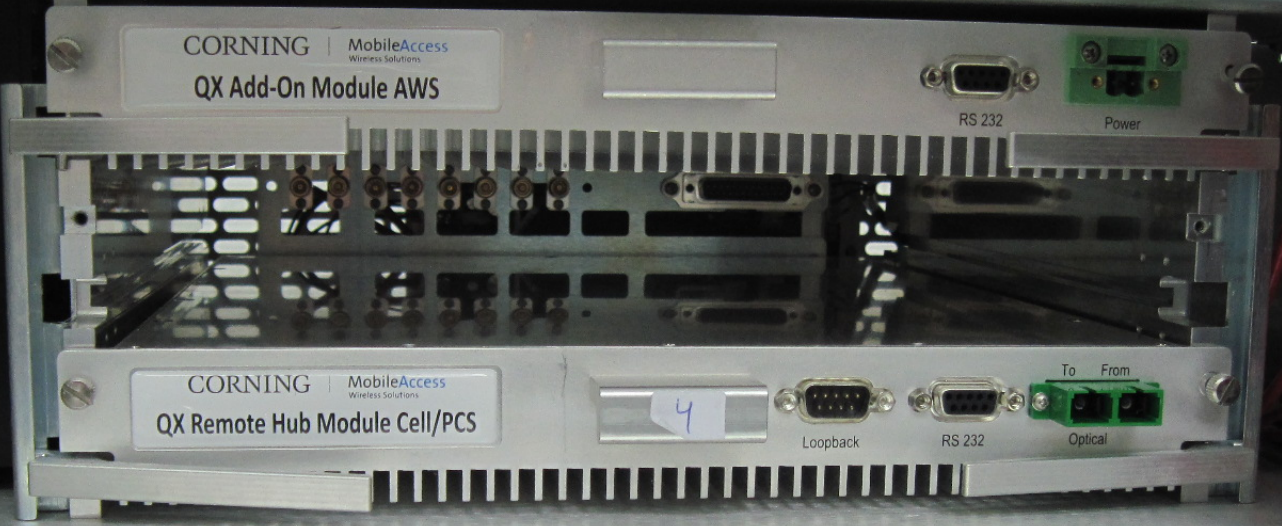

Add On - AWS

Add On - LTE

RHU CELL PCS

4012

CORNING | MobileAccess
Wireless Solutions

QX Add-On Module AWS

RS 232

Power

CORNING | MobileAccess
Wireless Solutions

QX Remote Hub Module Cell/PCS

4

Loopback

RS 232

To From

Optical

OX AMU
303A026202