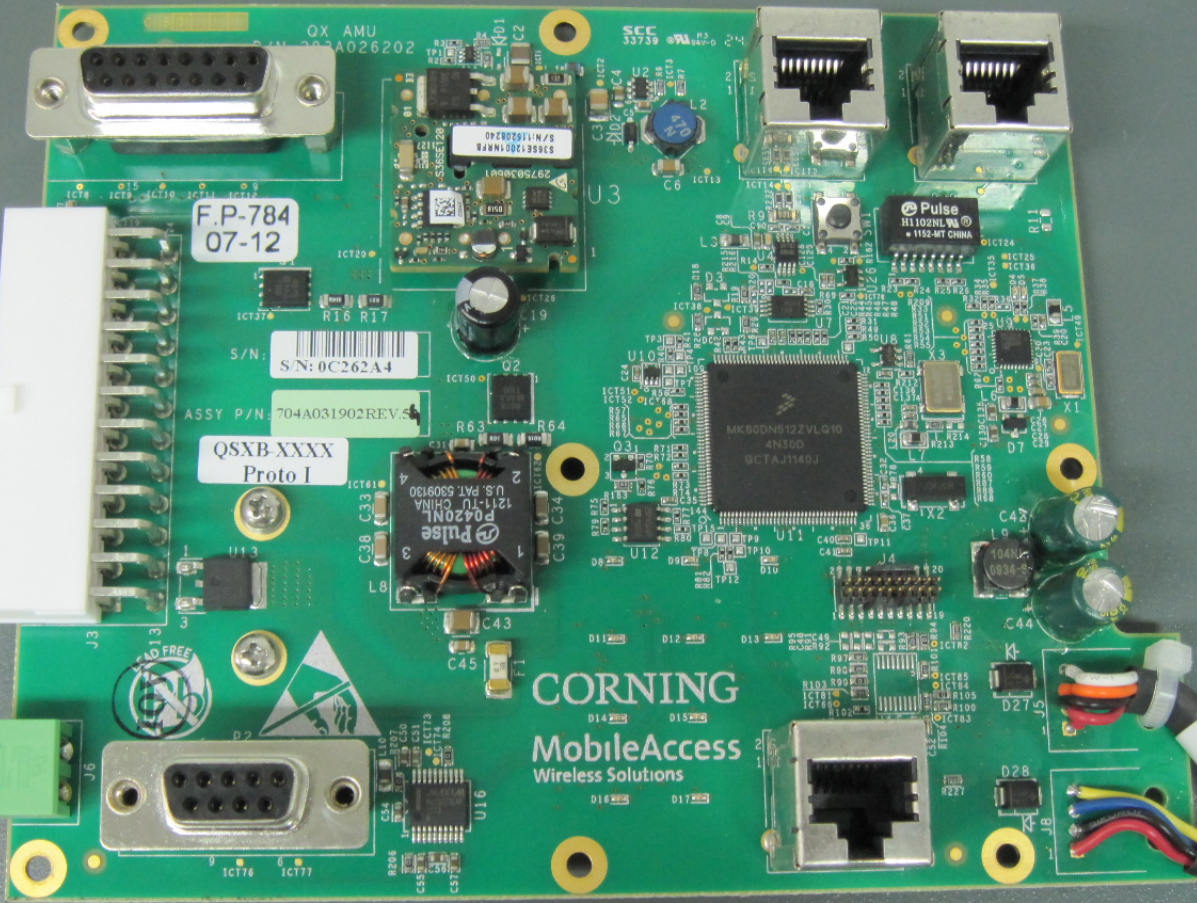

Add On - AWS

Add On - LTE

RHU CELL PCS

CORNING | MobileAccess
Wireless Solutions
QX Remote Hub Module Cell/PCS

4

Loopback RS 232 To From
Optical

F.P-784
07-12

S/N: 
S/N: 0C262A4

ASSY P/N: 704A031902REV.5

QSXB-XXXX
Proto I

Pulse
P420N1
1241U0
U.S. PAT. 5909130
CHINA

CORNING
MobileAccess
Wireless Solutions

AOI

8 7
6 5 4 3 2 1

8 7
6 5 4 3 2 1

8 7
6 5 4 3 2 1