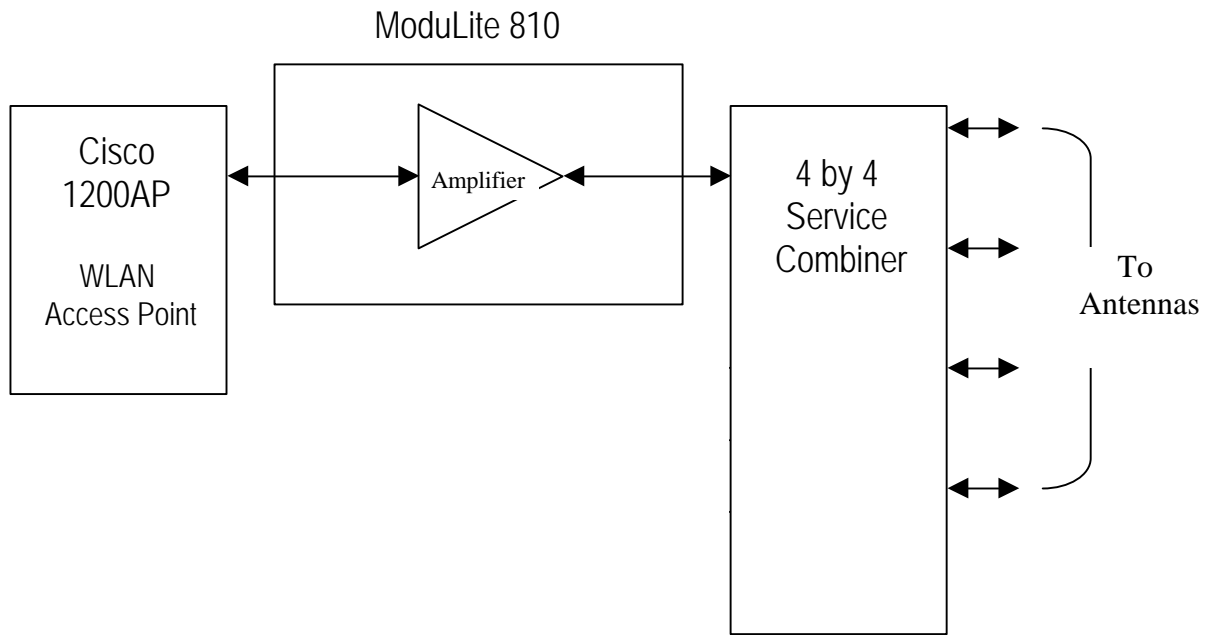

Detail Schematic Diagram:

Components:

Access Point CISCO 1200 – FCC ID: LDK102042

Smart amplifier of Shockwave.

4 by 4 Service Combiner – Hybrid Matrix 4x4 Wlan 0.8-2.5 GHz model: HC-44-1

Antennas:

Vendor	Catalog number	Gain [dBi]
Mars Antennas	MA-CM36-15	2 low band 3-4 high band 5 WLAN 802.11b
Celwave	A08818DC00-28T0	2.1
Antenna	ASP-3561	2