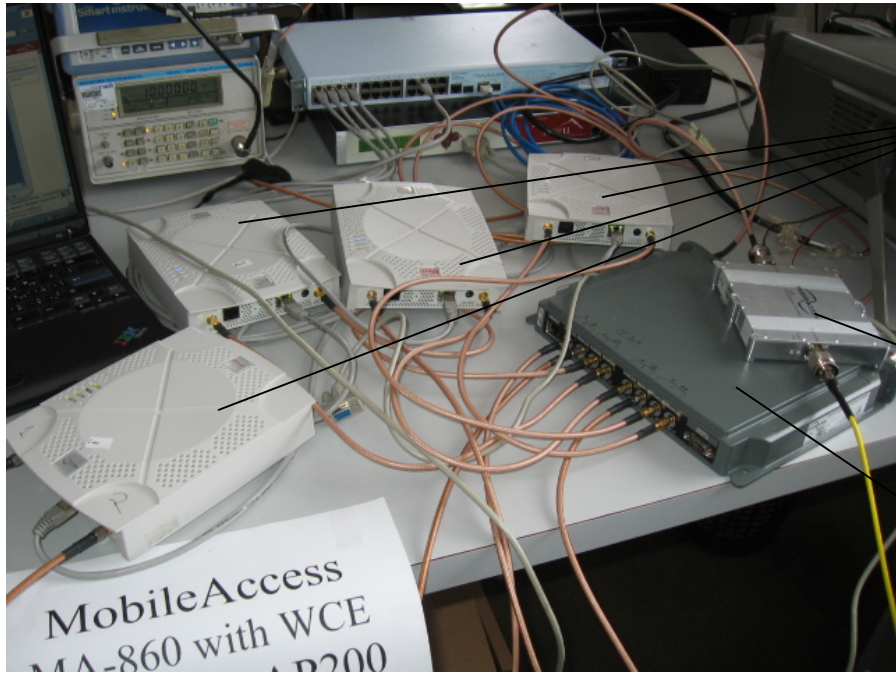

Meru Access Point

WCE

860M

Conducted Emission on Antenna Port

Meru Access Point

WCE

860M

Closeup Conducted Emission on Antenna Port

860M

WCE

Meru Access Point

Radiated Emission

860M

WCE

Radiated Emission

Closeup Radiated Emission