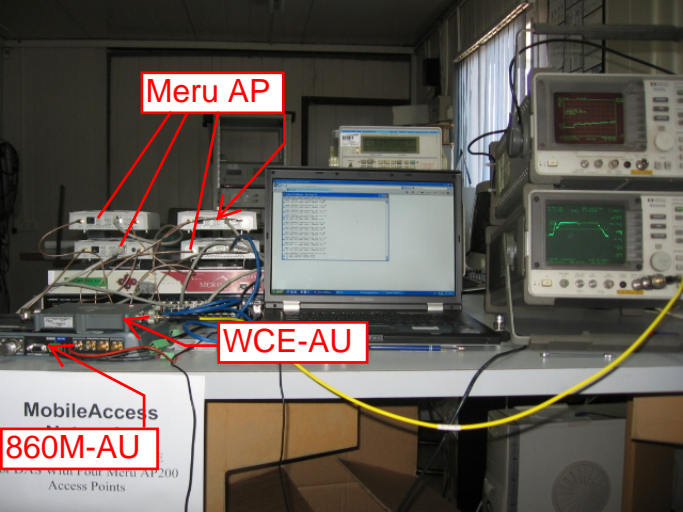

Meru AP

860M-AU

WCE-AU

mobileAccess  
Networks  
WLAN Module With WCE  
for DAS With Four Meru AP200  
Access Points

Meru AP

WCE-AU

860M-AU

MobileAccess  
...  
... with Four Meru AP200  
Access Points

Meru AP

MobileAccess  
WCE-AU

860M-AU

Access Points