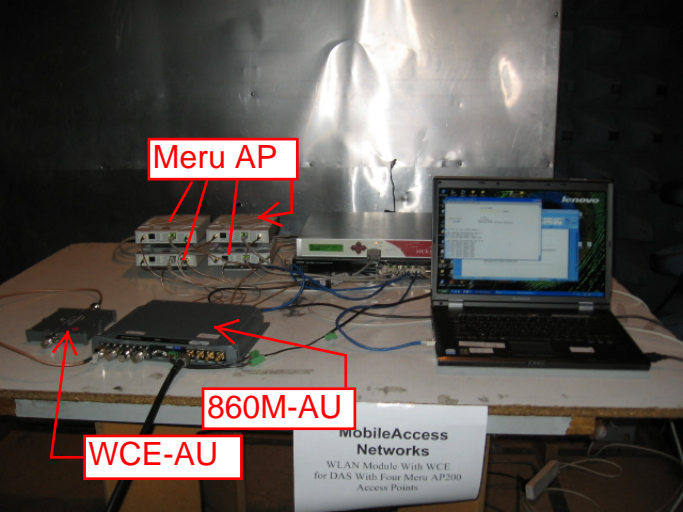

Meru AP

860M-AU

WCE-AU

mobileAccess  
Networks  
WLAN Module With WCE  
for DAS With Four Meru AP200  
Access Points

Meru AP

WCE-AU

860M-AU

MobileAccess  
...  
... with Four Meru AP200  
Access Points

Meru AP

MobileAccess  
WCE-AU

860M-AU

Access Points