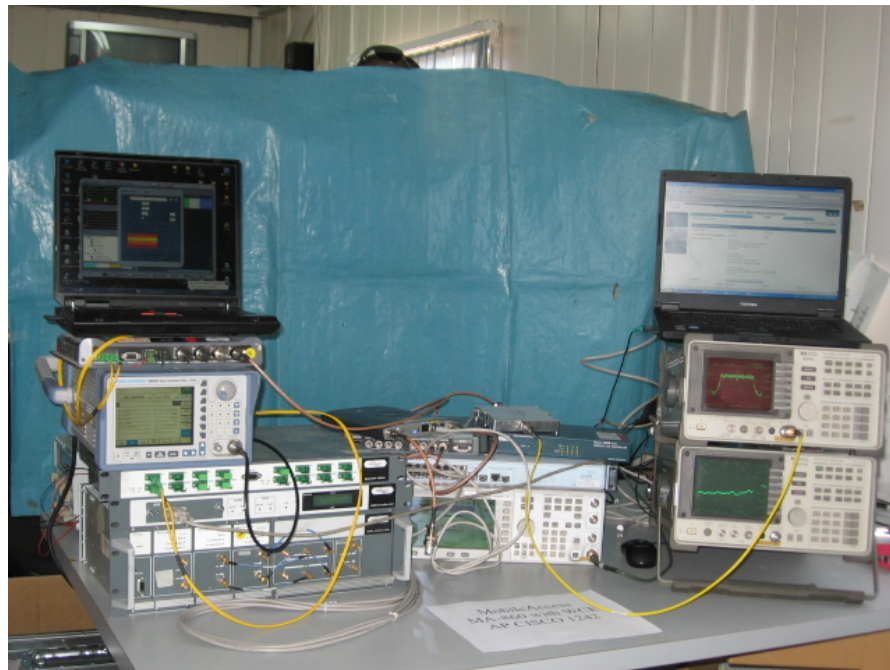

Radiated Emission Test setup

Conducted Tests from Antenna Port With Cisco 1242 Access Point

Conducted Tests from Antenna Port With Colubris MAP-330 Access Point

Conducted Tests from Antenna Port With Aruba AP70 Access Point

Conducted Tests from Antenna Port With Meru AP200 Access Point

Conducted Tests from Antenna Port With Trapeze MP-442 Access Point