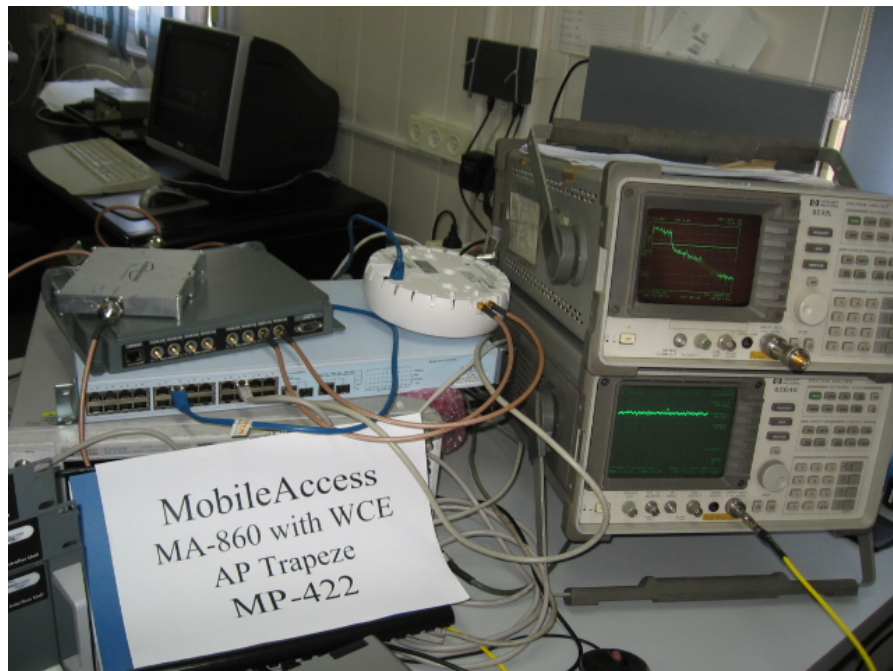

Radiated Emission Test setup

Conducted Tests from Antenna Port With Cisco 1242 Access Point

Conducted Tests from Antenna Port With Colubris MAP-330 Access Point

Conducted Tests from Antenna Port With Aruba AP70 Access Point

Conducted Tests from Antenna Port With Meru AP200 Access Point

Conducted Tests from Antenna Port With Trapeze MP-442 Access Point