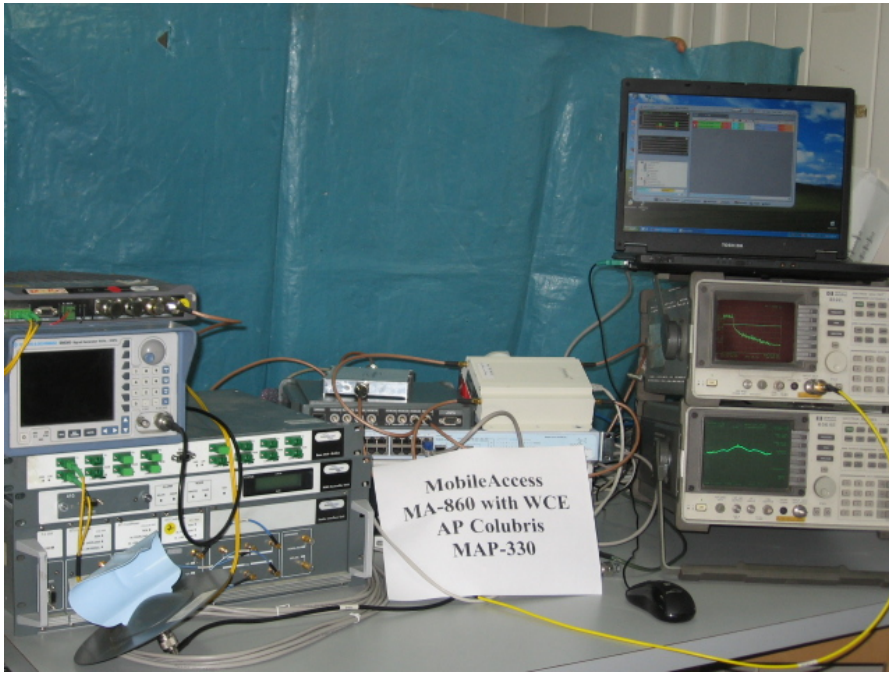

Radiated Emission Test setup

Conducted Tests from Antenna Port With Cisco 1242 Access Point

Conducted Tests from Antenna Port With Colubris MAP-330 Access Point

Conducted Tests from Antenna Port With Aruba AP70 Access Point

Conducted Tests from Antenna Port With Meru AP200 Access Point

Conducted Tests from Antenna Port With Trapeze MP-442 Access Point