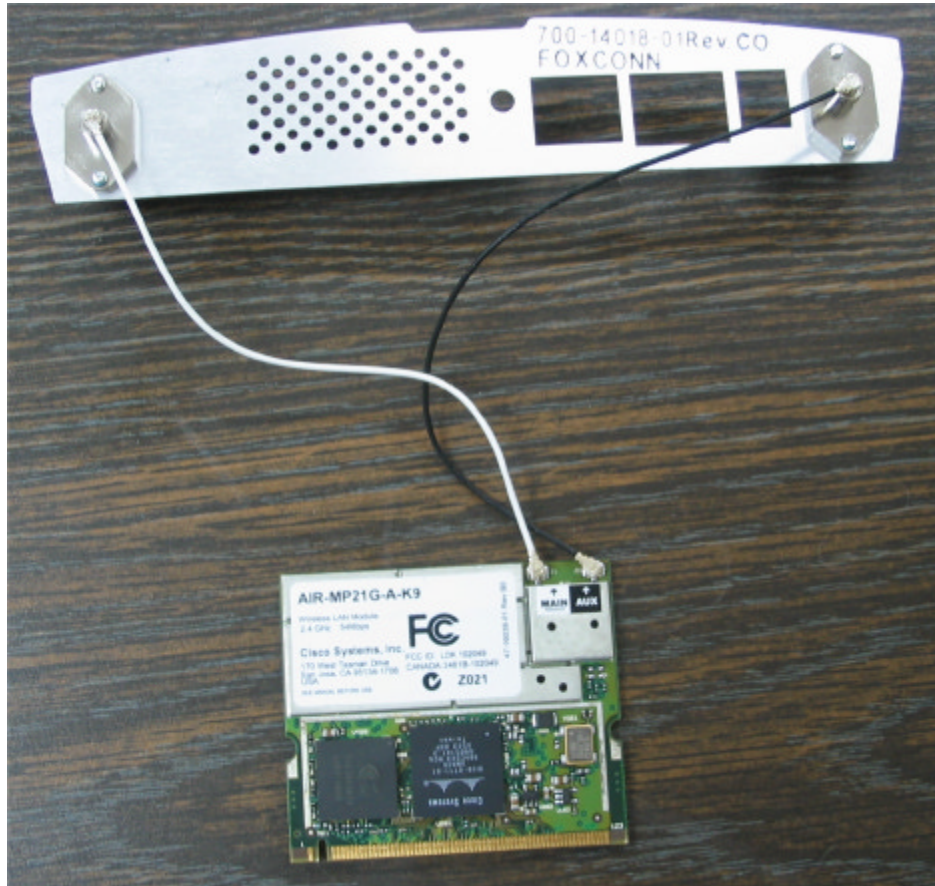

INTERNAL PHOTOGRAPHS of ACCESS POINT

This document contains 12 photographs

Photograph No.1
Internal view

Photograph No.2
Internal view, second side

Photograph No.3
Internal view with 5 GHz LAN module removed

Photograph No.4
Main PCB top view

Photograph No.5
PCB second side view

Photograph No.6
PCB second side view with 2.4 GHz LAN module removed

Photograph No.7
PCB second side view

Photograph No.8
Wireless LAN 2.4 GHz module

Photograph No.9
Wireless LAN 2.4 GHz module view

Photograph No.10
Wireless LAN 2.4 GHz module rear view

Photograph No.11
Wireless LAN 5.8 GHz module view

Photograph No.12
Wireless LAN5.8 GHz module second side view