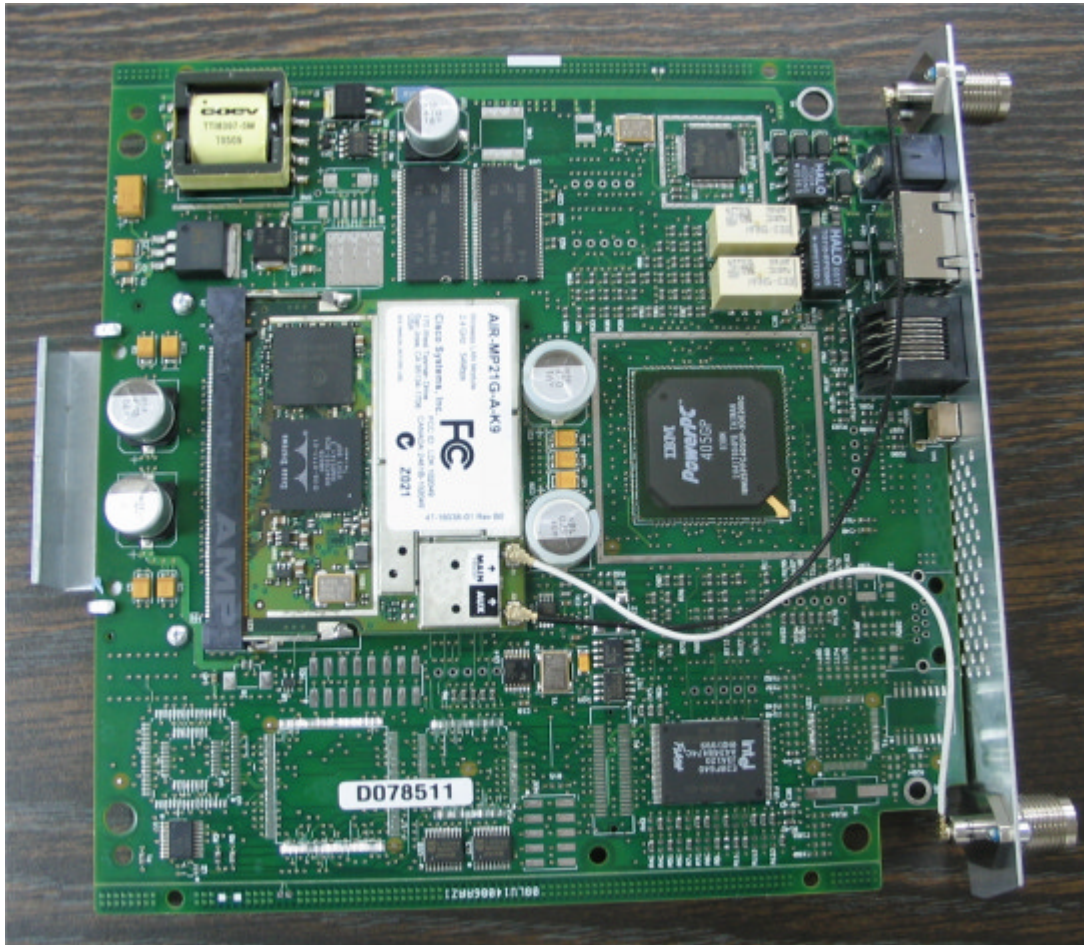

INTERNAL PHOTOGRAPHS of ACCESS POINT

This document contains 12 photographs

Photograph No.1
Internal view

Photograph No.2
Internal view, second side

Photograph No.3
Internal view with 5 GHz LAN module removed

Photograph No.4
Main PCB top view

Photograph No.5
PCB second side view

Photograph No.6
PCB second side view with 2.4 GHz LAN module removed

Photograph No.7
PCB second side view

Photograph No.8
Wireless LAN 2.4 GHz module