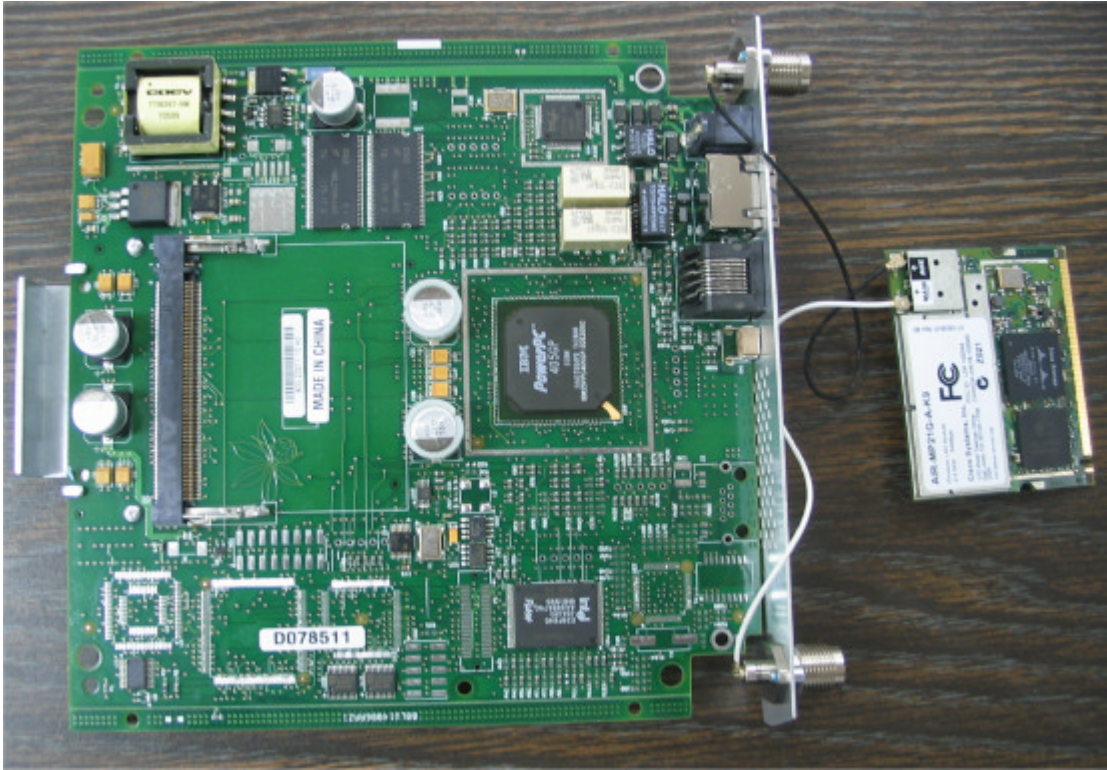

INTERNAL PHOTOGRAPHS of ACCESS POINT

This document contains 12 photographs

Photograph No.1
Internal view

Photograph No.2
Internal view, second side

Photograph No.3
Internal view with 5 GHz LAN module removed

Photograph No.4
Main PCB top view

Photograph No.5
PCB second side view

Photograph No.6
PCB second side view with 2.4 GHz LAN module removed

Photograph No.7
PCB second side view

Photograph No.8
Wireless LAN 2.4 GHz module