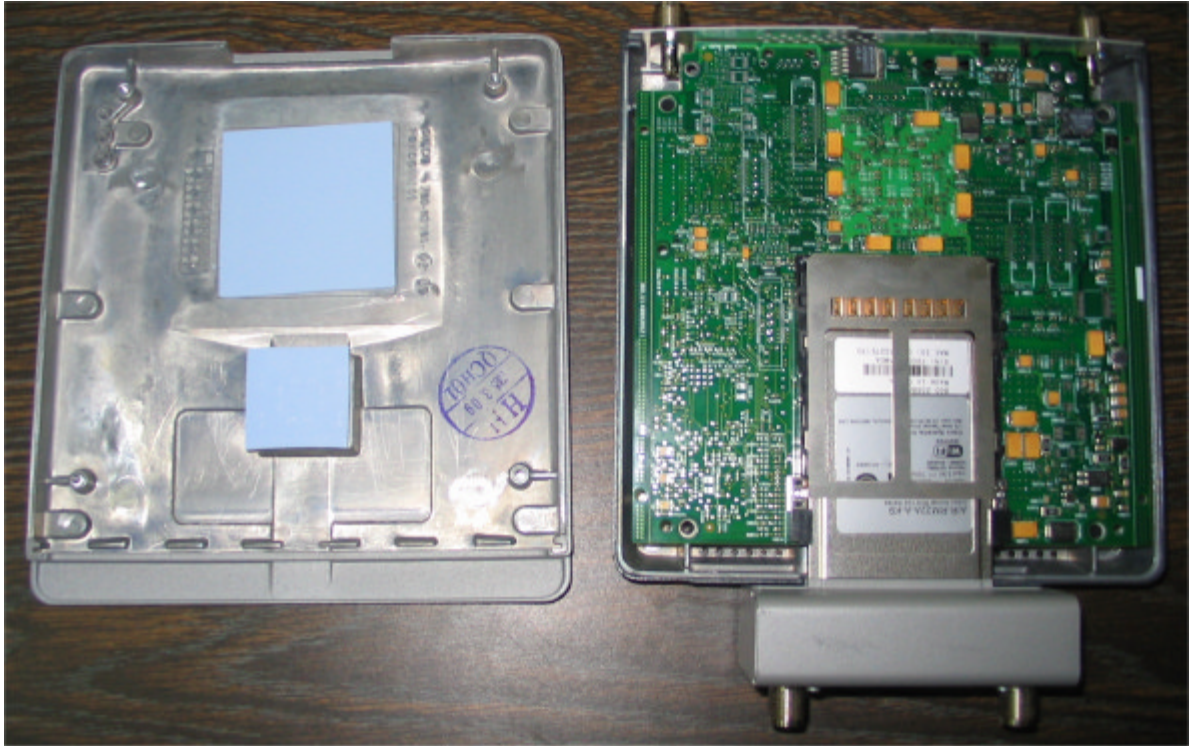

INTERNAL PHOTOGRAPHS of ACCESS POINT

This document contains 12 photographs

Photograph No.1
Internal view

Photograph No.2
Internal view, second side

Photograph No.3
Internal view with 5 GHz LAN module removed

Photograph No.4
Main PCB top view

Photograph No.5
PCB second side view

Photograph No.6
PCB second side view with 2.4 GHz LAN module removed

Photograph No.7
PCB second side view

Photograph No.8
Wireless LAN 2.4 GHz module