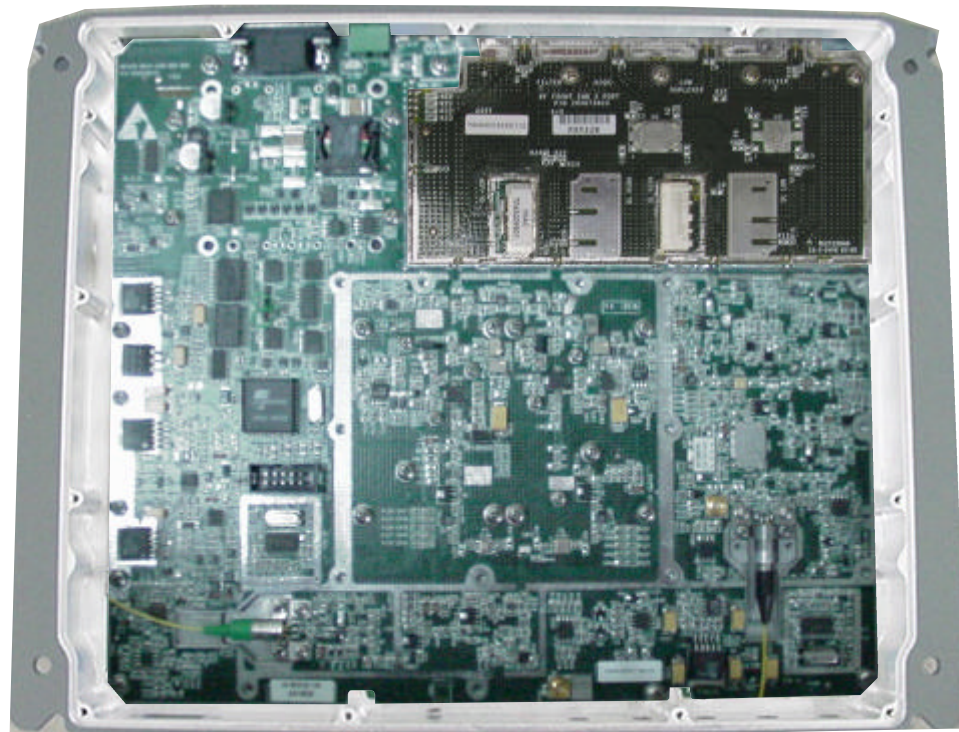

2000-IDEN-SMR - Unit before change, with an without shield

2000-IDEN-SMRE - Unit after change, with an without shield