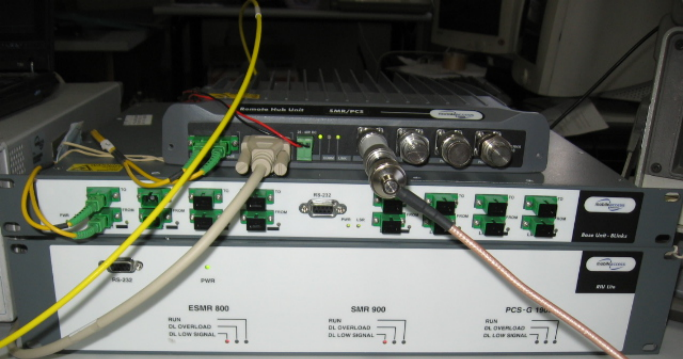

MOBILEACCESS

1000-SMR/PCS

MOBILEACCESS

1000-SMR/PCS

Remote Hub Unit SMR/PCS

www.3com.com

TO FROM TO FROM TO FROM TO FROM TO FROM TO FROM TO FROM TO FROM

RS-232

3COM

Base Unit - 800

3COM

RV Unit

RS-232

PWR

ESMR 800

RUN
DL OVERLOAD
DL LOW SIGNAL

SMR 900

RUN
DL OVERLOAD
DL LOW SIGNAL

PCS-G 100

RUN
DL OVERLOAD
DL LOW SIGNAL