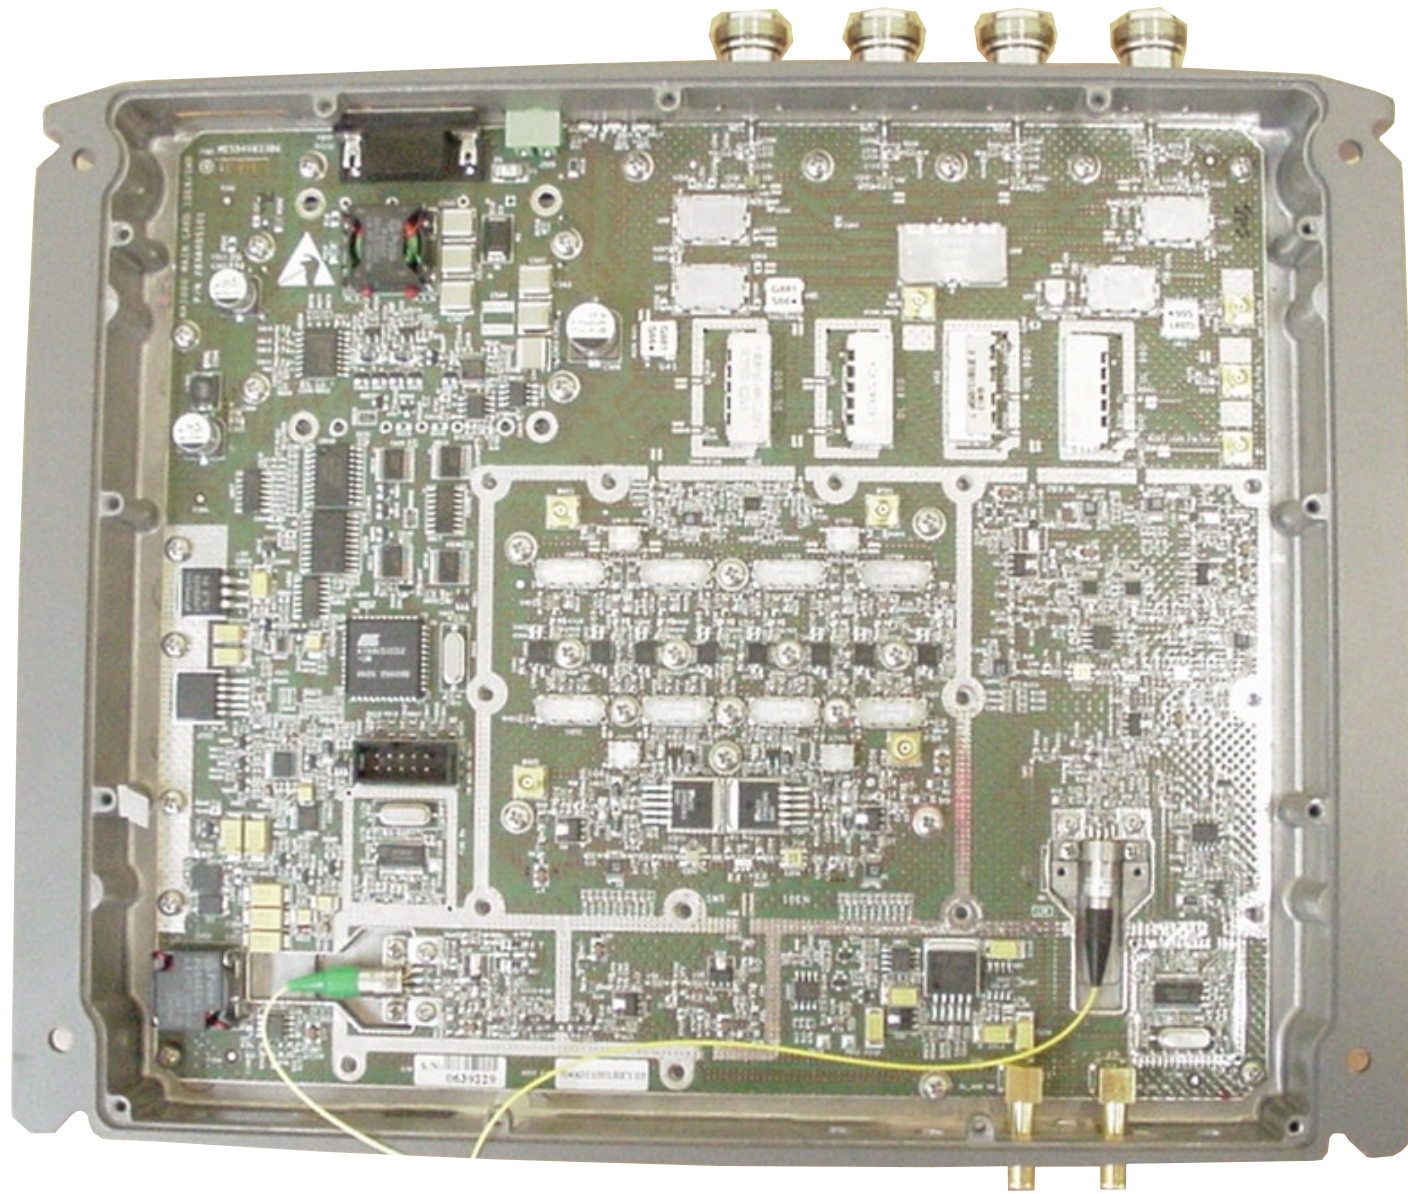

1000-IDEN-SMR4E - After Permissive Change

Without Shield

With Shield