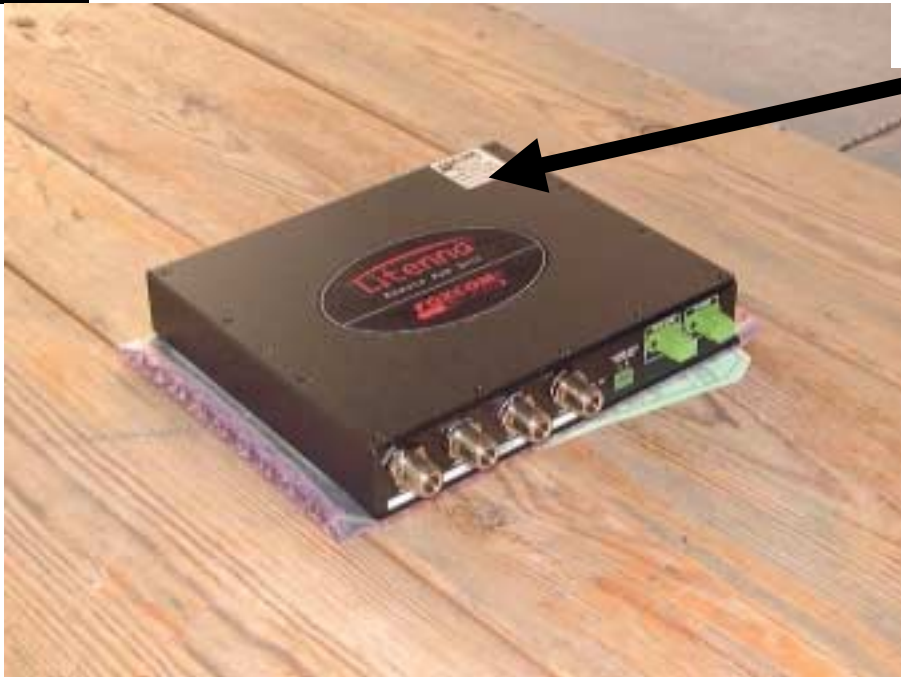

FCC ID LABEL/Location Info

Pursuant 47CFR Section 2.983(f) see the identification label of Litenna™:

Base Unit
Model #: 9B430-B1U
Serial #: J0228604

Remote Hub Unit
Model #: 9B430- R4U
Serial #: J0228603
FCC ID: OJFLITENNA9B430P4

Note: Base Unit Model: B8U, B4U, B2U, B1U
Remote Unit Model: R1U, R4U

Location Info:

FCC ID Label Location:
FCC ID:OJFLITENNA9B430P4