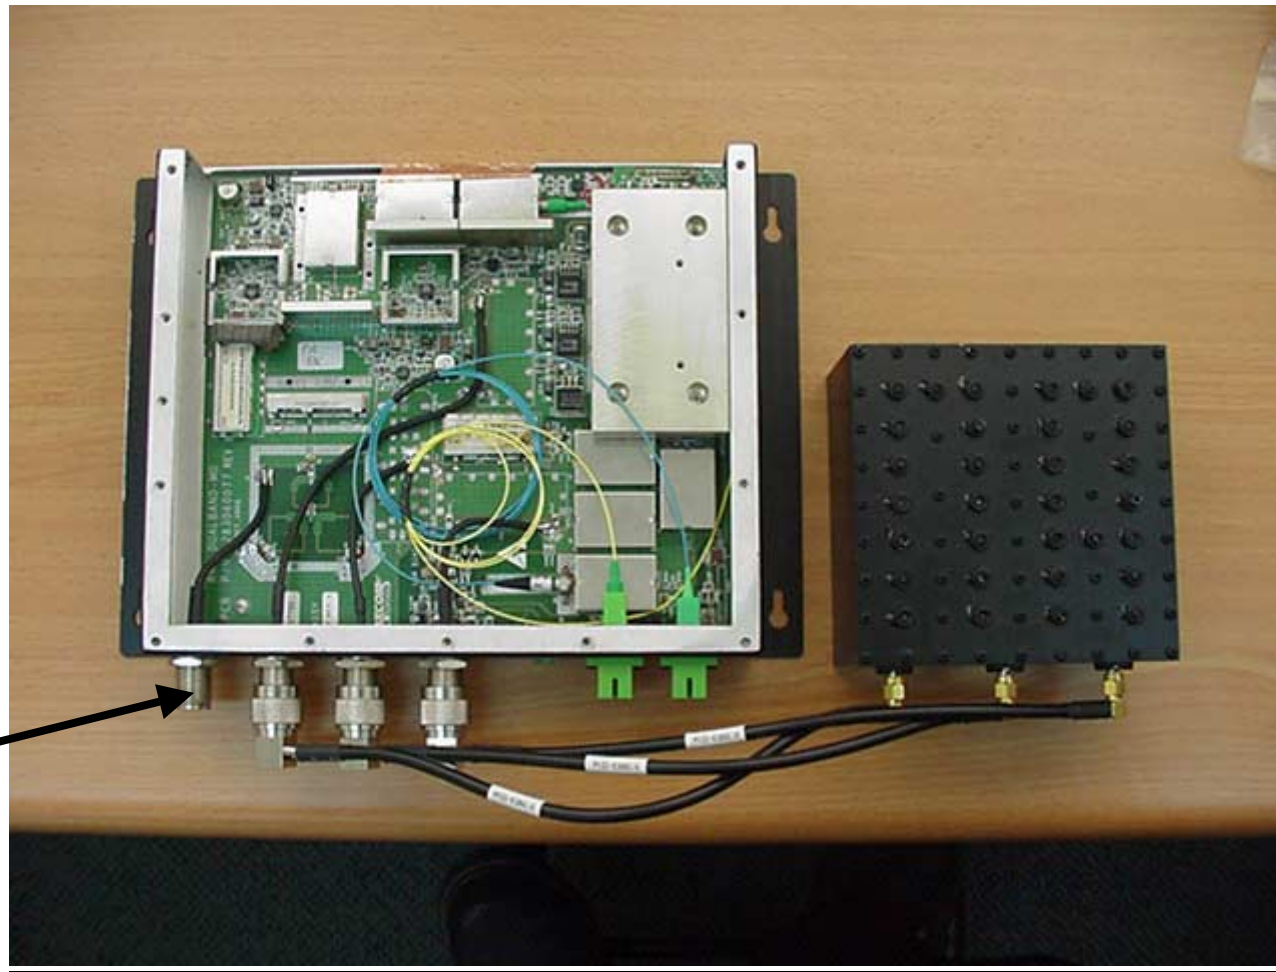

PHOTOGRAPHS OF THE RHU OF Litenna™
MODEL: 9B412, 9B422, 9B430, 9B440
FOR ModuLite™
INTERNAL VIEW

Remote Hub Unit Model 9B412 LMR/iDEN 800/PCS 1900 for ModuLite

RF Output
To Antenna

Remote Hub Unit Model 9B422 SMR 900/PCS 1900 for ModuLite

RF Output
To Antenna

Remote Hub Unit Model 9B430 Cellular 800/PCS 1900 for ModuLite

RF Output
To Antenna

Remote Hub Unit Model 9B440 Paging 900/PCS 1900 for ModuLite