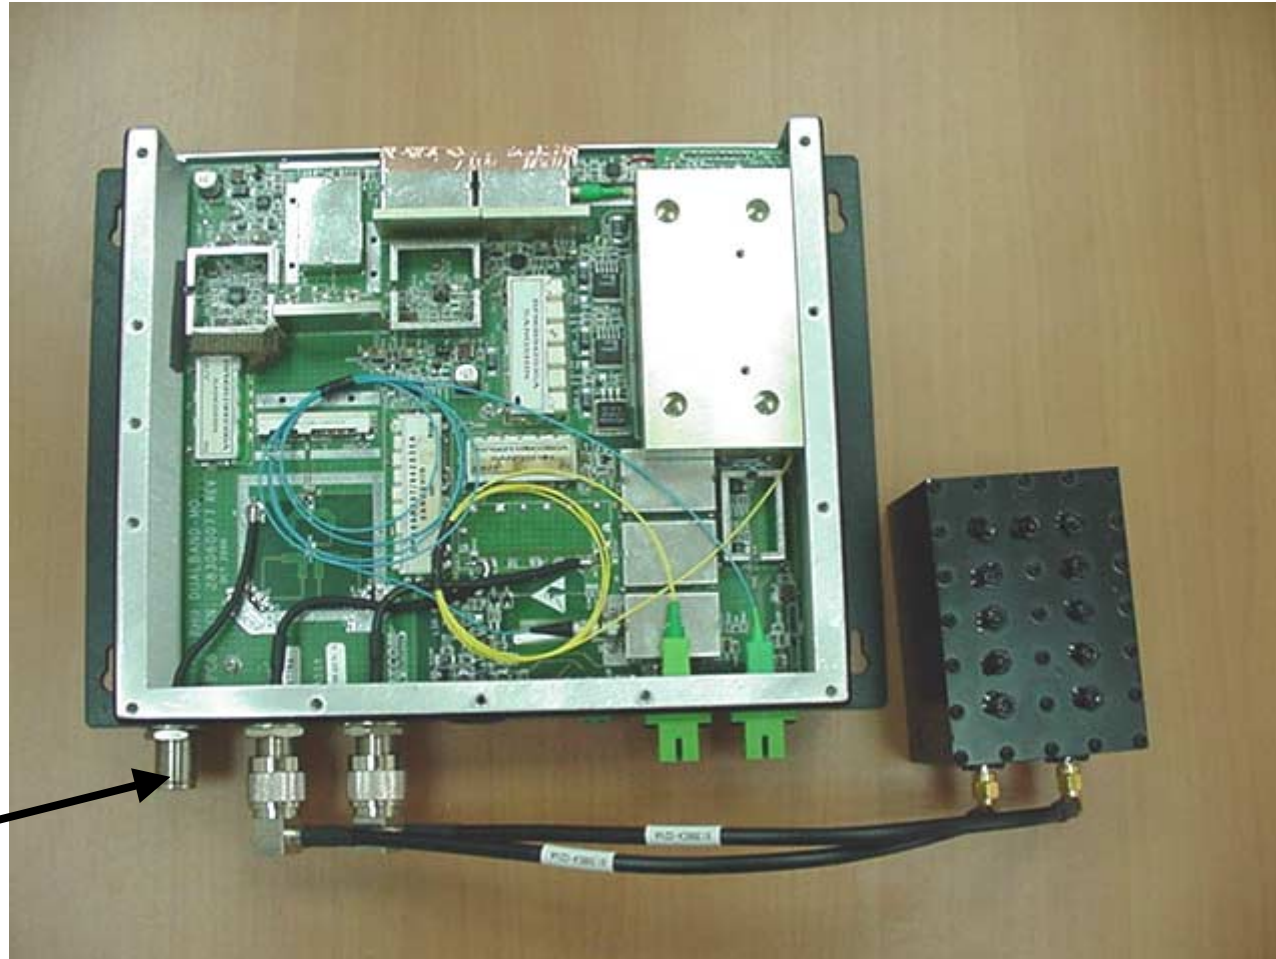

PHOTOGRAPHS OF THE RHU OF Litenna™
MODEL: 9B412, 9B422, 9B430, 9B440
FOR ModuLite™
INTERNAL VIEW

Remote Hub Unit Model 9B412 LMR/iDEN 800/PCS 1900 for ModuLite

RF Output
To Antenna

Remote Hub Unit Model 9B422 SMR 900/PCS 1900 for ModuLite

RF Output
To Antenna

Remote Hub Unit Model 9B430 Cellular 800/PCS 1900 for ModuLite

RF Output
To Antenna

Remote Hub Unit Model 9B440 Paging 900/PCS 1900 for ModuLite