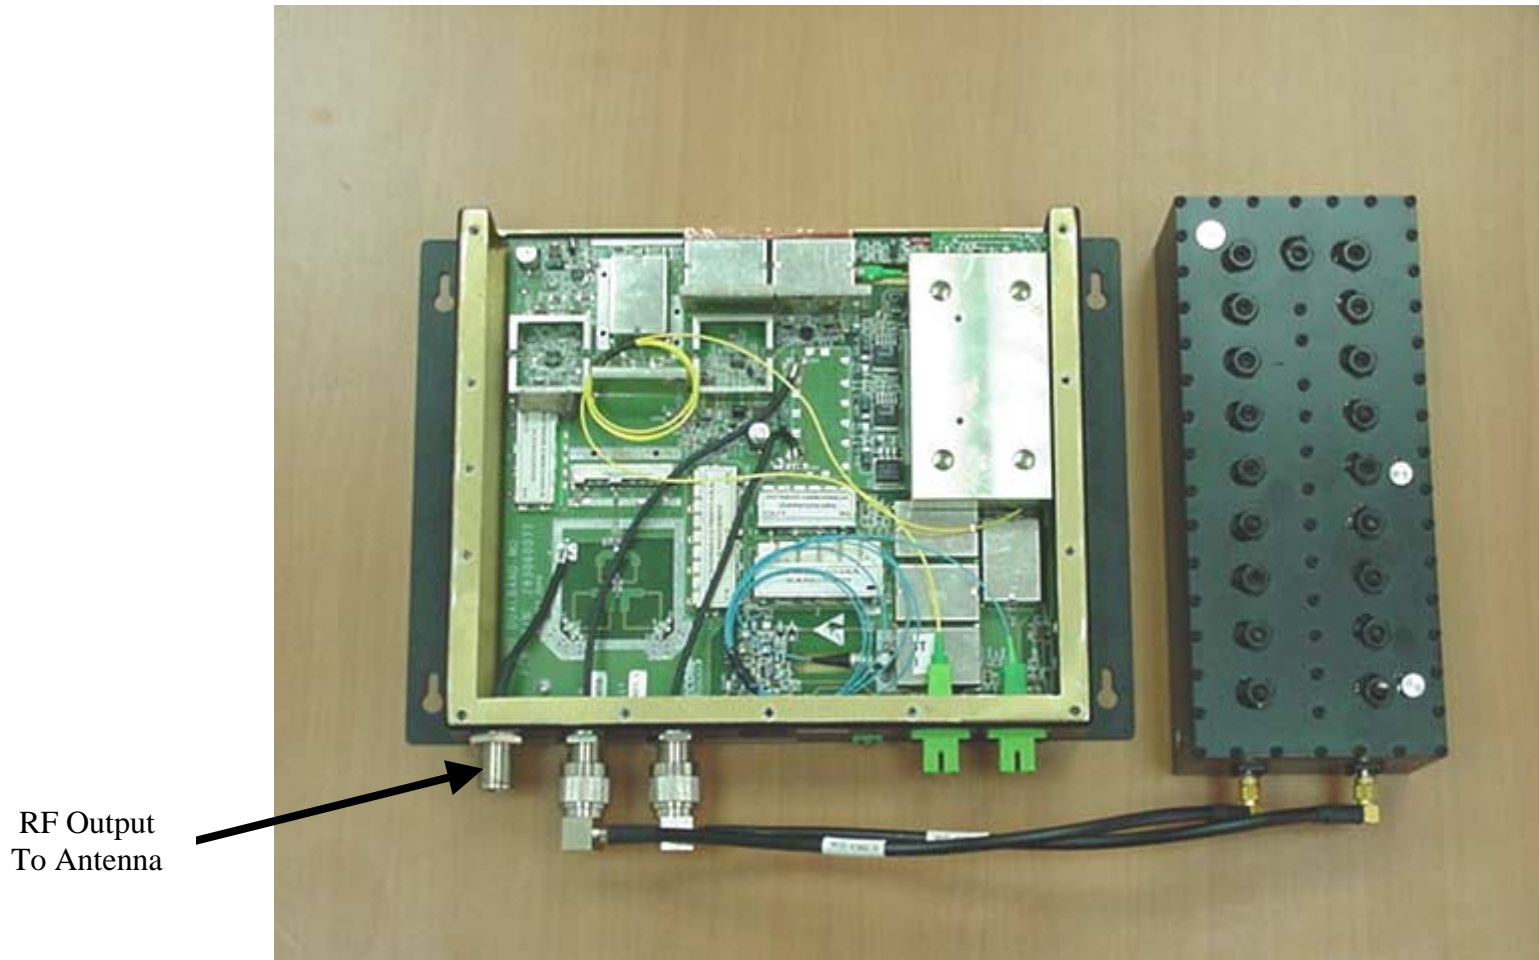

PHOTOGRAPHS OF THE RHU OF Litenna™
MODEL: 9B412, 9B422, 9B430, 9B440
FOR ModuLite™
INTERNAL VIEW

Remote Hub Unit Model 9B412 LMR/iDEN 800/PCS 1900 for ModuLite

RF Output
To Antenna

Remote Hub Unit Model 9B422 SMR 900/PCS 1900 for ModuLite

RF Output
To Antenna

Remote Hub Unit Model 9B430 Cellular 800/PCS 1900 for ModuLite

RF Output
To Antenna

Remote Hub Unit Model 9B440 Paging 900/PCS 1900 for ModuLite