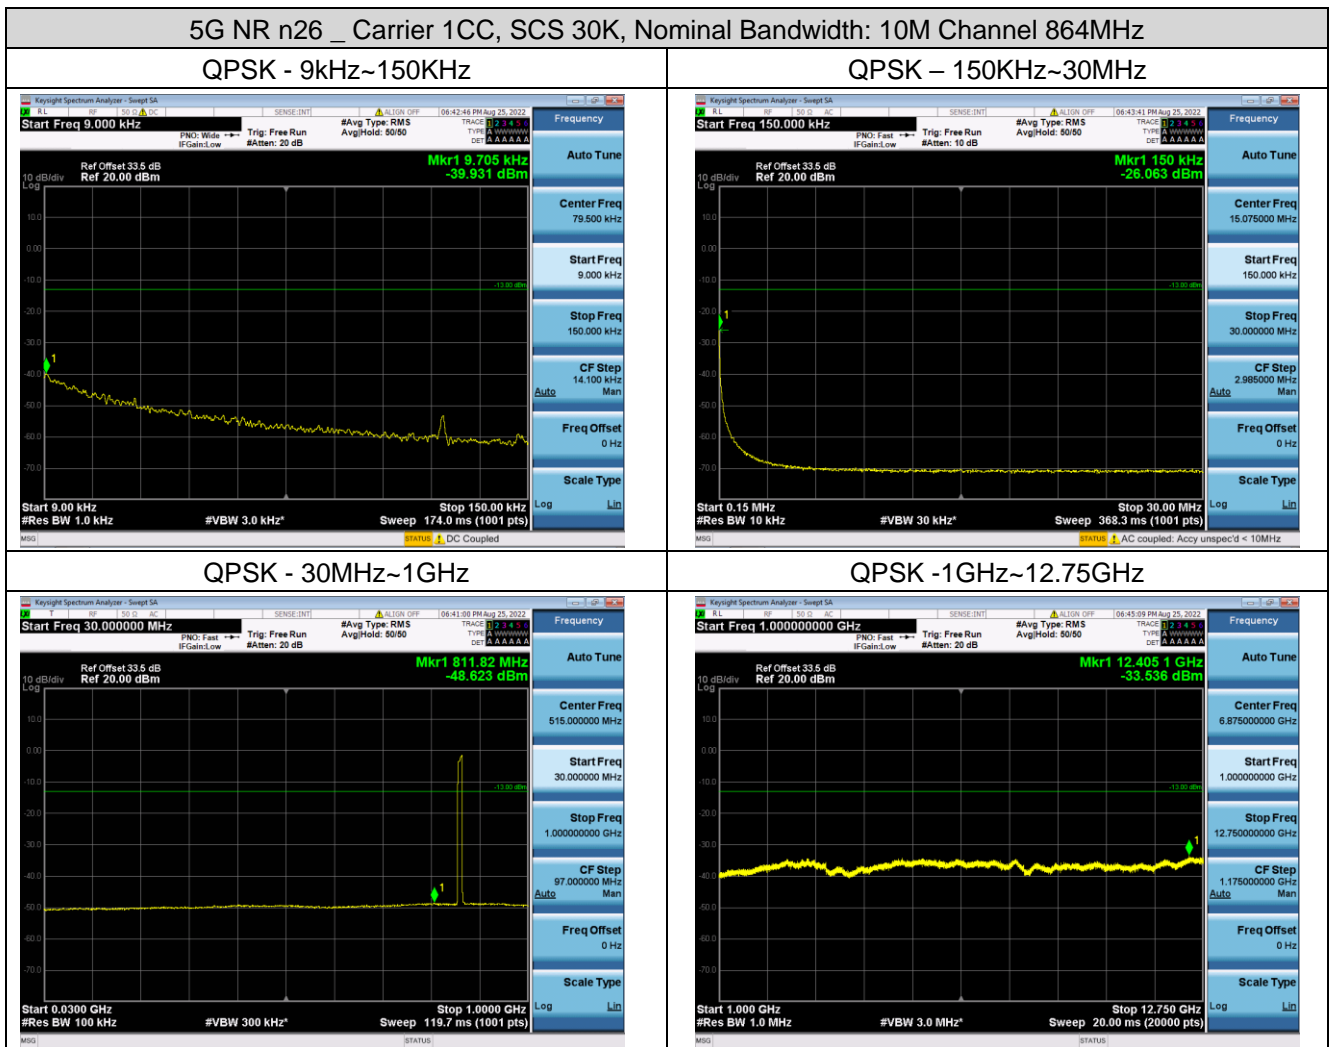

Appendix C for Conducted Spurious Emission Data

BW Arrange (MHz)	SCS (KHz)	Frequency (MHz)	Modulation	Frequency Range (MHz)	Verdict
Single Carrier contiguous					
10	30	864	QPSK	0.009-0.15	Pass
			QPSK	0.15-30	Pass
			QPSK	30-1000	Pass
			QPSK	1000-12750	Pass

Note 1: The test results of QPSK/16QAM/64QAM/256QAM and SCS configurations were evaluated, The EUT supports SISO and MIMO working mode. Each antenna can be used as SISO working port. we only presented the results of a test port of the worst.

No.10, Weiye Road, Innovation Park, Kunshan, Jiangsu, China 215300
中国·江苏·昆山市留学院创业园伟业路10号 邮编 215300

(86-512)57355888 (86-512)57370818 www.sgsgroup.com.cn
(86-512)57355888 (86-512)57370818 sgs.china@sgs.com