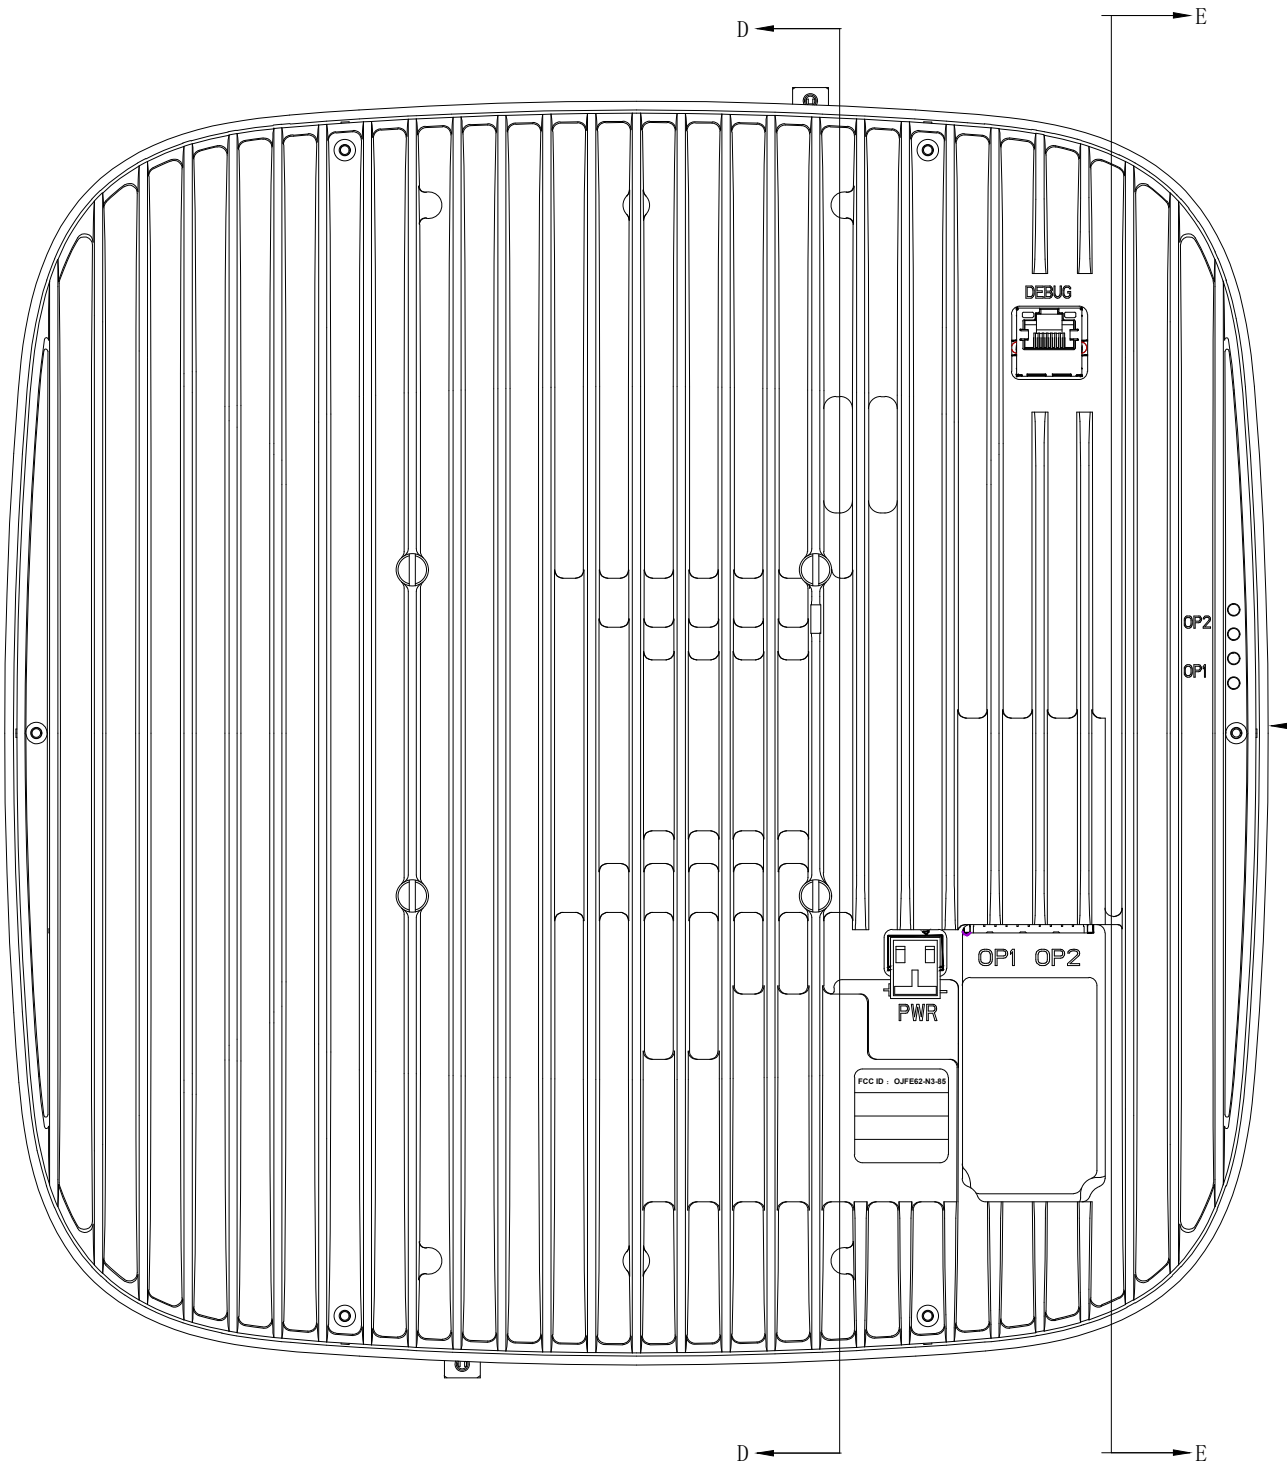

CORNING | Everon® 6200
Remote Unit, E62-N3
P/N: E62-N3-2-17193537-E
S/N: 362221XXXXX
MAC: XXXXXXXXXXXXX
Input: 48V 2A
Made in China 05-2022

REL: V0.3
REV: 003

CLASS 1 LASER PRODUCT