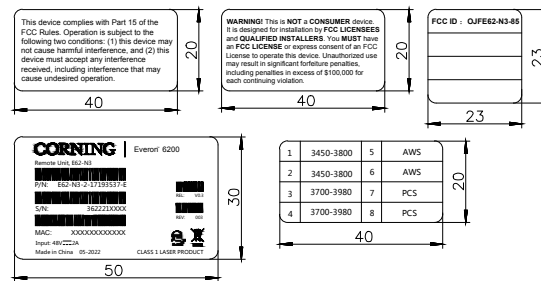

CORNING | Everon® 6200
Remote Unit, E62-N3
P/N: E62-N3-2-17193537-E
S/N: 362221XXXXX
MAC: XXXXXXXXXXXXX
Input: 48V 2A
Made in China 05-2022

REL: V0.3
REV: 003

CLASS 1 LASER PRODUCT