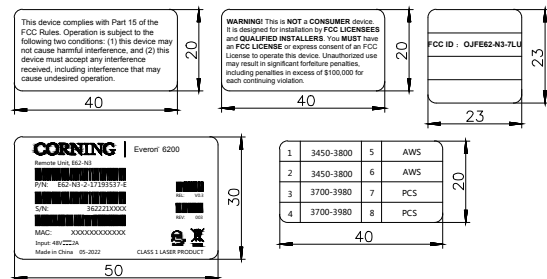

截面 E-E

CORNING | Everon® 6200

Part No. E62-N3-2-17193537-E

S/N: 362221XXXX

MAC: XXXXXXXXXXXX

Input: 48V 2A

Made in China 05-2022

CLASS 1 LASER PRODUCT

1	3450-3800	5	AWS
2	3450-3800	6	AWS
3	3700-3980	7	PCS
4	3700-3980	8	PCS

CORNING | Everon® 6200

Remote Unit, E62-N3

P/N: E62-N3-2-17193537-E

S/N: 362221XXXX

MAC: XXXXXXXXXXXX

Input: 48V 2A

Made in China 05-2022

CLASS 1 LASER PRODUCT

REL: V0.3

REV: 003

125