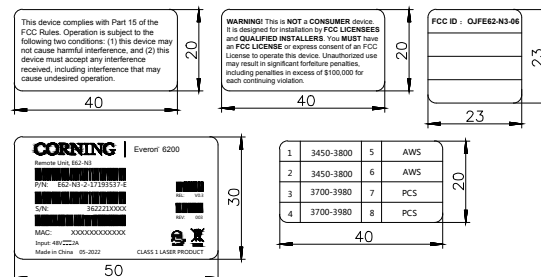

CORNING | Everon® 6200
Remote Unit, E62-N3
P/N: E62-N3-2-17193537-E
S/N: 362221XXXXX
MAC: XXXXXXXXXXXXX
Input: 48V 2A
Made in China 05-2022
CLASS 1 LASER PRODUCT

REL: V0.3
REV: 003