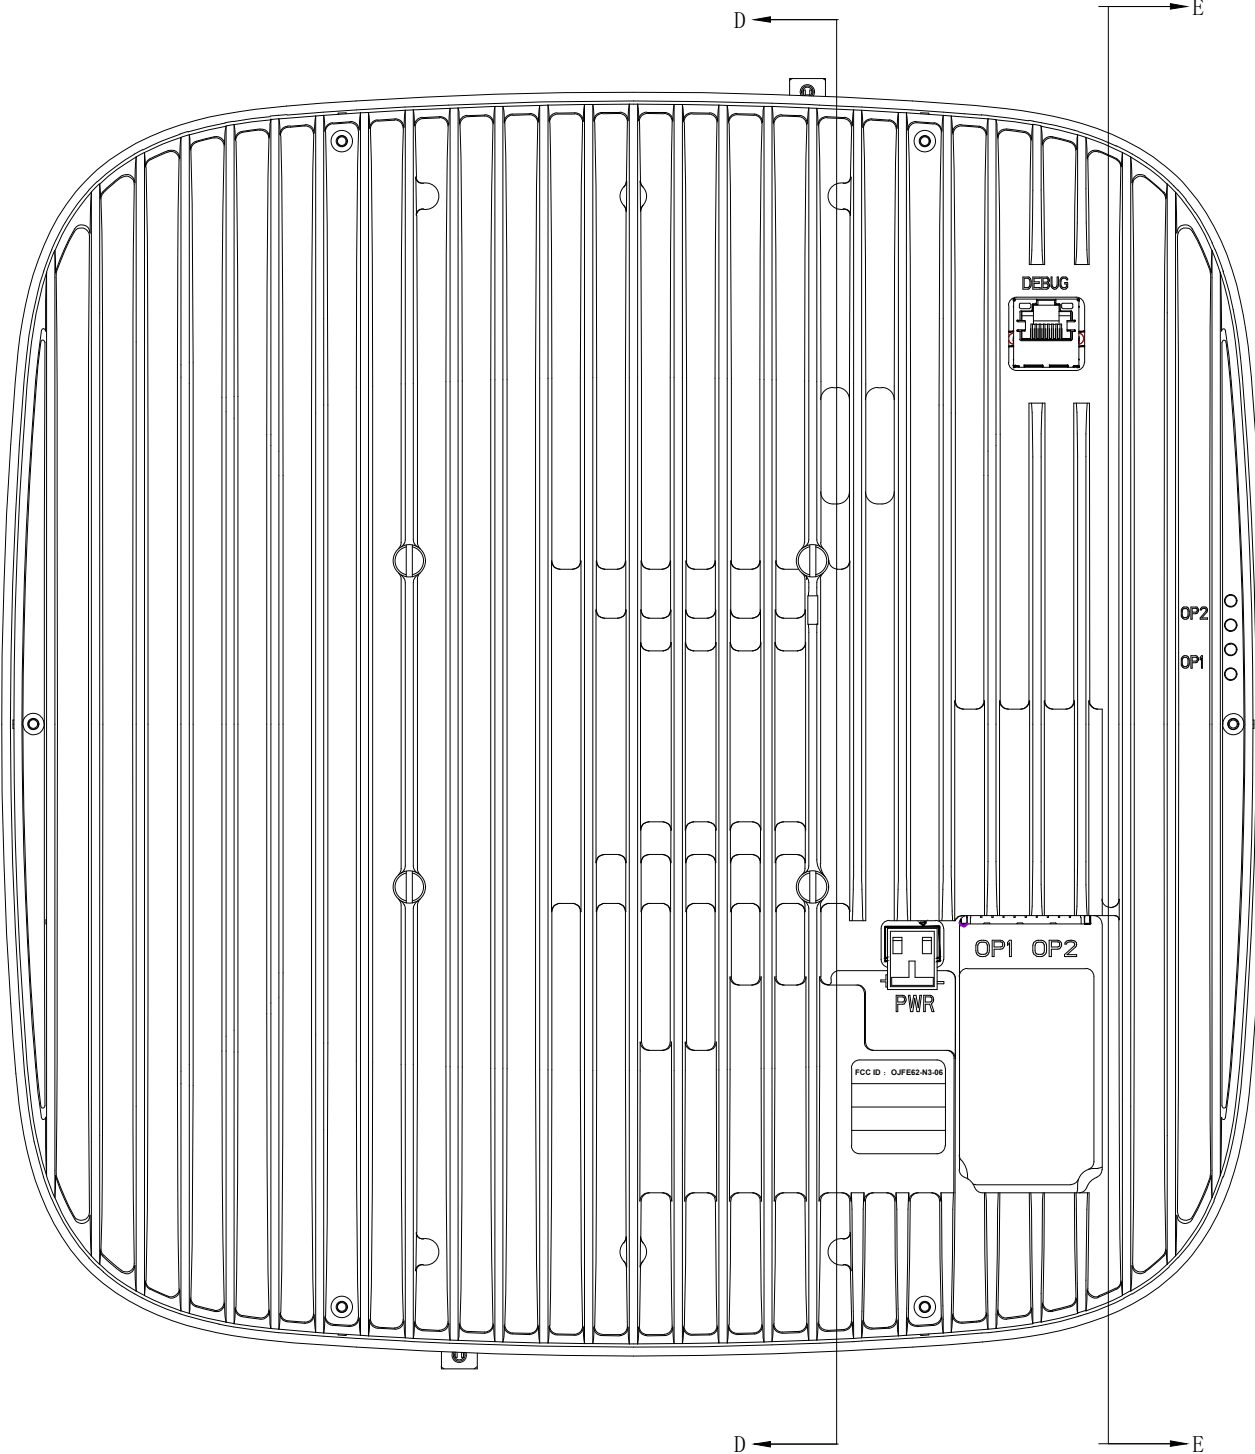

CORNING | Everon® 6200
Remote Unit, E62-N3
P/N: E62-N3-2-17193537-E
S/N: 362221XXXXX
MAC: XXXXXXXXXXXXX
Input: 48V 2A
Made in China 05-2022
CLASS 1 LASER PRODUCT

REL: V0.3
REV: 003