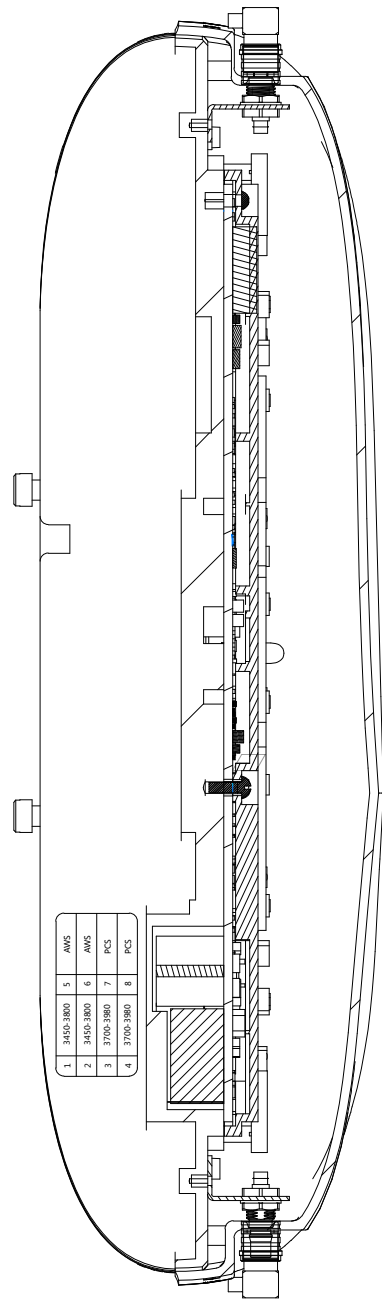

截面 D-D

1	3450-3800	5	AWS
2	3450-3800	6	AWS
3	3700-3980	7	PCS
4	3700-3980	8	PCS