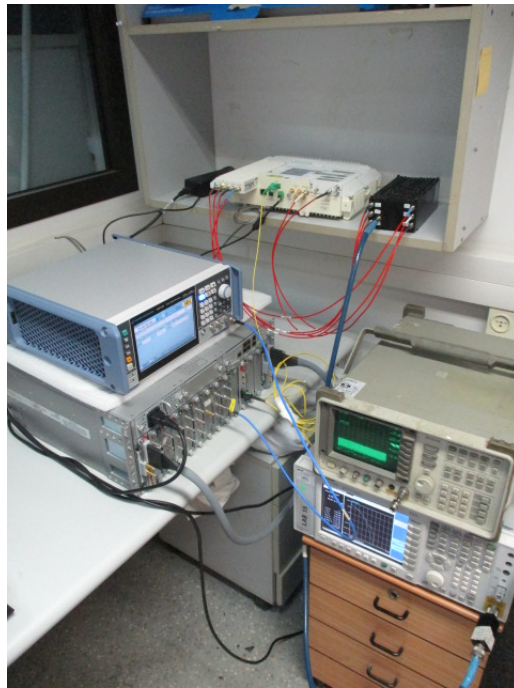

Test Set-Up Photos

Figure 1. Conducted Emission From Antenna Port Tests

Figure 2. Radiated Emission Test 9kHz - 30MHz

Figure 3. Radiated Emission Test 30 - 200 MHz

Figure 4. Radiated Emission Test 200 - 1000MHz

Figure 5. Radiated Emission Test 1.0 - 8.0GHz