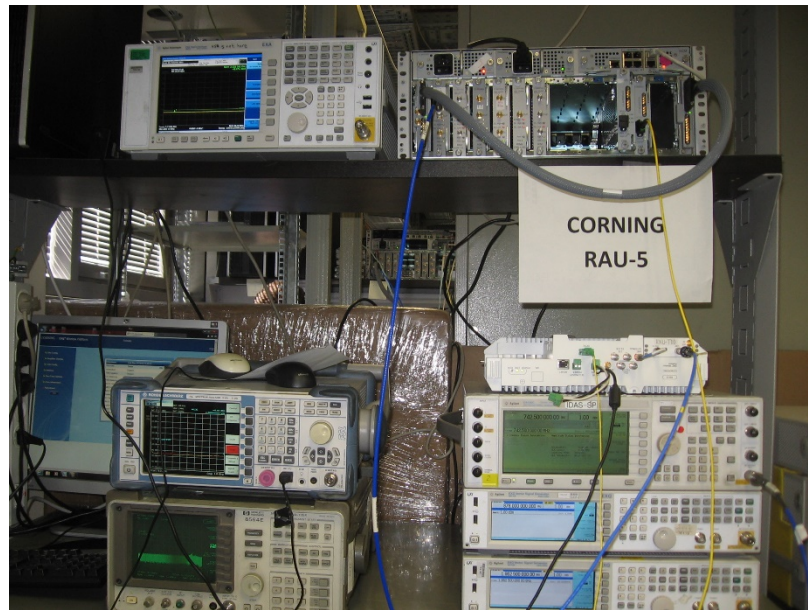

Test Set-Up Photos

Conducted Emission From Antenna Port Tests

Radiated Emission Test 0.009MHz-30MHz

Radiated Emission Test 30 - 200 MHz

Radiated Emission Test 200 - 1000MHz

Radiated Emission Test 1-18GHz

Radiated Emission Test 18-20.0GHz